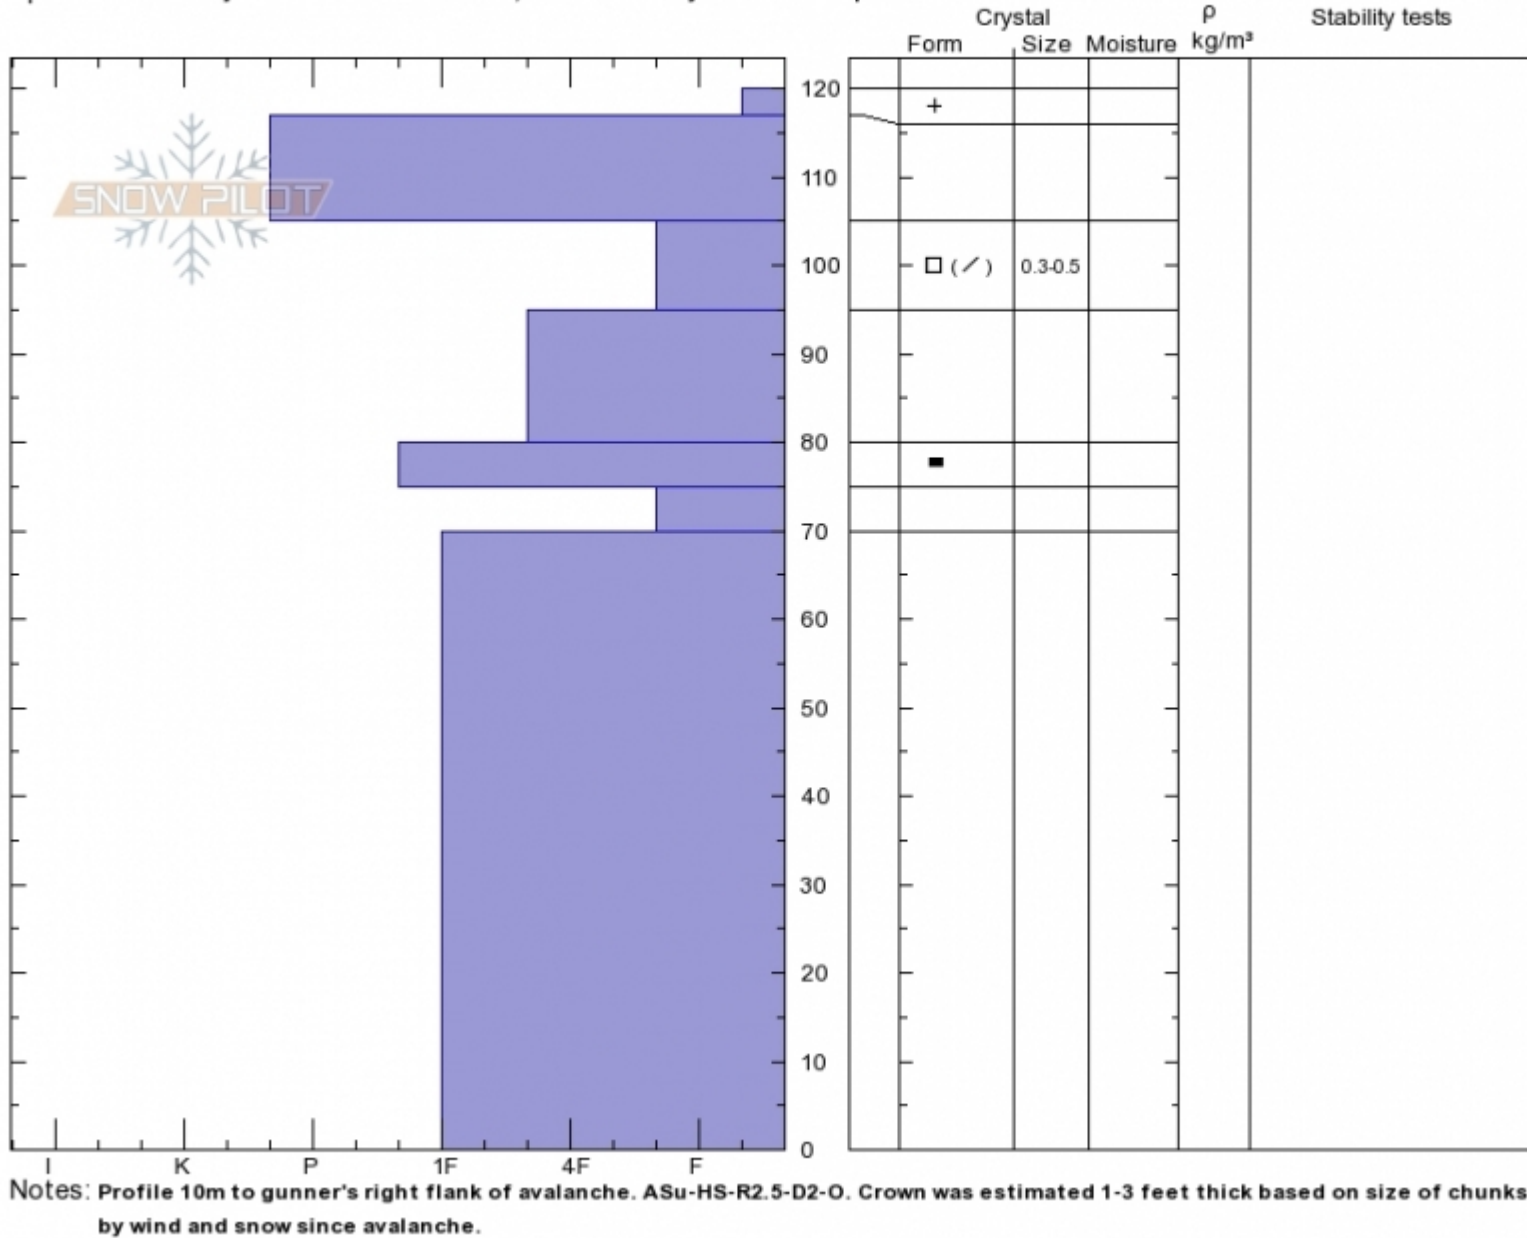

Imp Peak Avalanche
Madison Range-S
MT
 Elevation: **9880 ft**
 Aspect: **30°**
 Specifics: **Pit is adjacent to avalanche: flank; Recent activity on similar slopes**

Alex Marienthal
Mon Oct 9 11:45 2017
 Co-ord: **44.99686N, -111.45666W**
 Slope Angle: **27°**
 Wind Loading: **previous**

Stability:
 Air Temperature:
 Sky Cover: **CLR**
 Precipitation: **NO**
 Wind:

Layer No
 95-105: P
 0-70: (avg)

Advisory Region
 Southern Madison

Forecast link: [GNFAC Avalanche Forecast for Sat Oct 14, 2017](#)
 Southern Madison, 2017-10-11