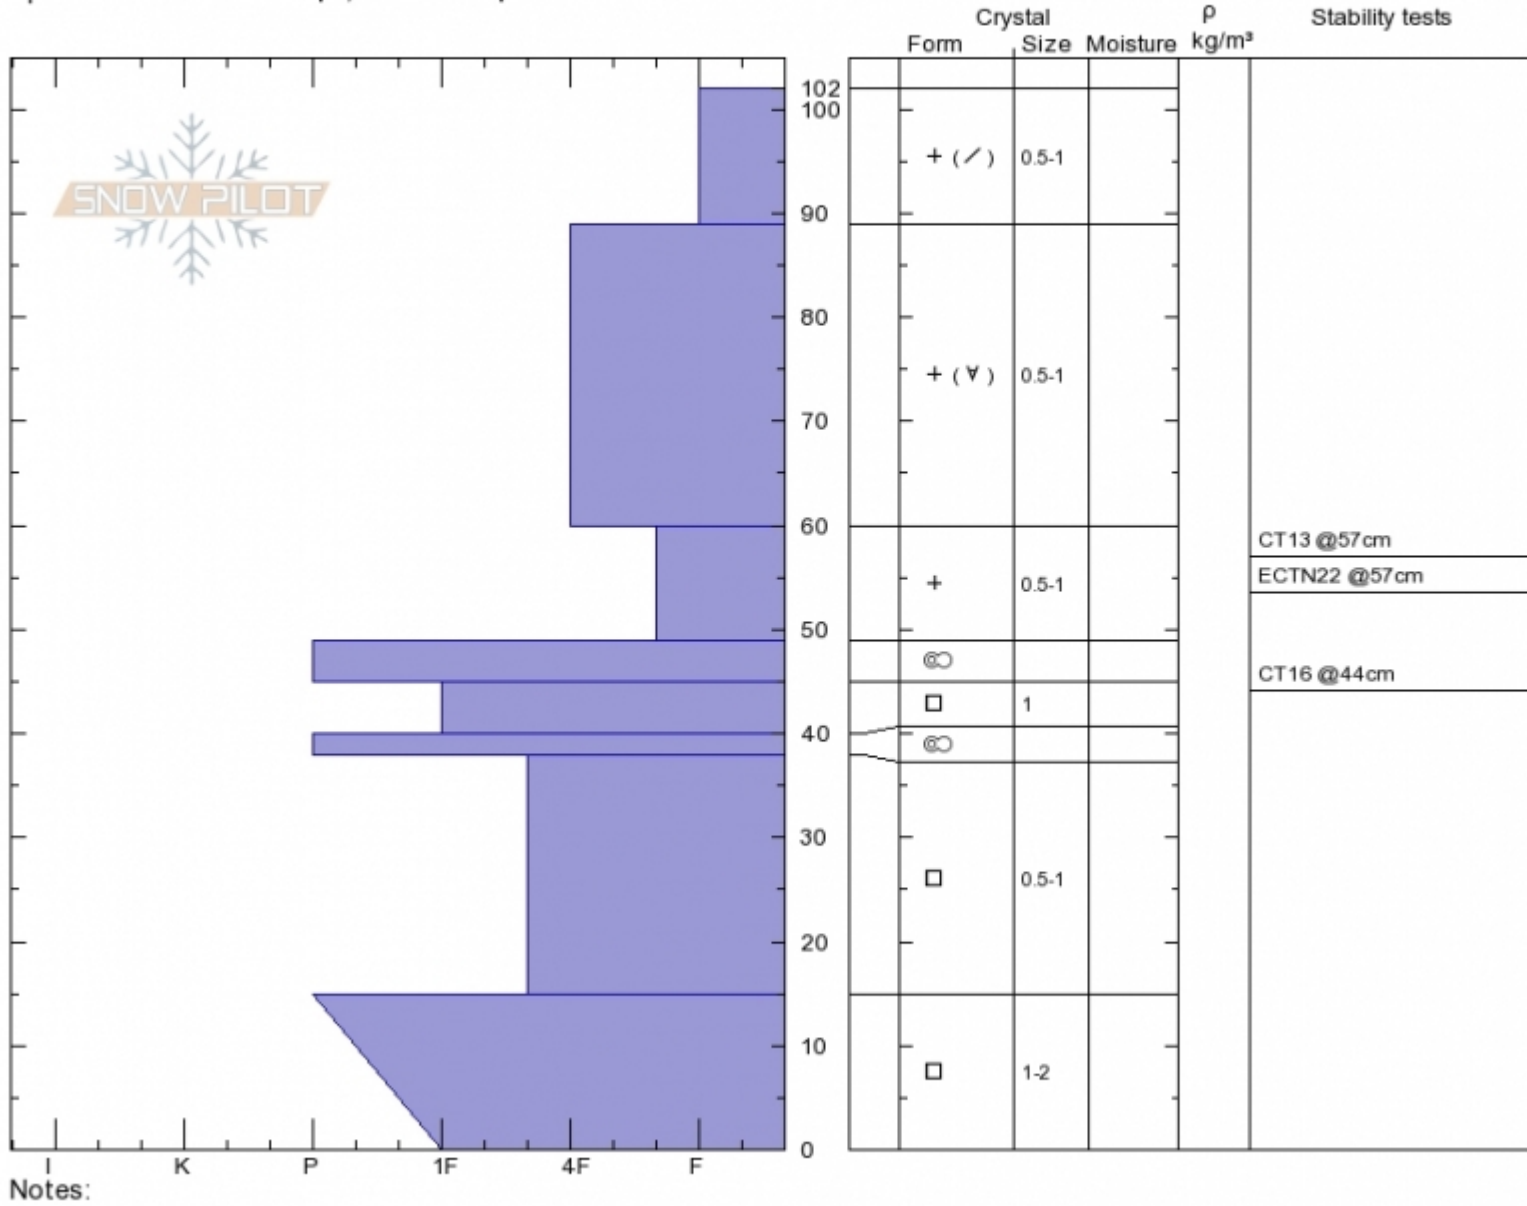

BB Apron
Bridger Range
MT
 Elevation: **7800 ft**
 Aspect: **38°**
 Specifics: **Ski tracks on slope; We skied slope**

Chris Bilbrey
Thu Nov 2 11:20 2017
 Co-ord: **45.82457N, -110.92605W**
 Slope Angle: **34°**
 Wind Loading: **no**

Stability: **Very Good**
 Air Temperature: **-5°C**
 Sky Cover: **OVC**
 Precipitation: **NO**
 Wind: **SW Calm**

HS102
Stability Test Notes
 57: Fx Char = SC
 44: Fx Char = B

Layer No

Advisory Region
 Bridger Range