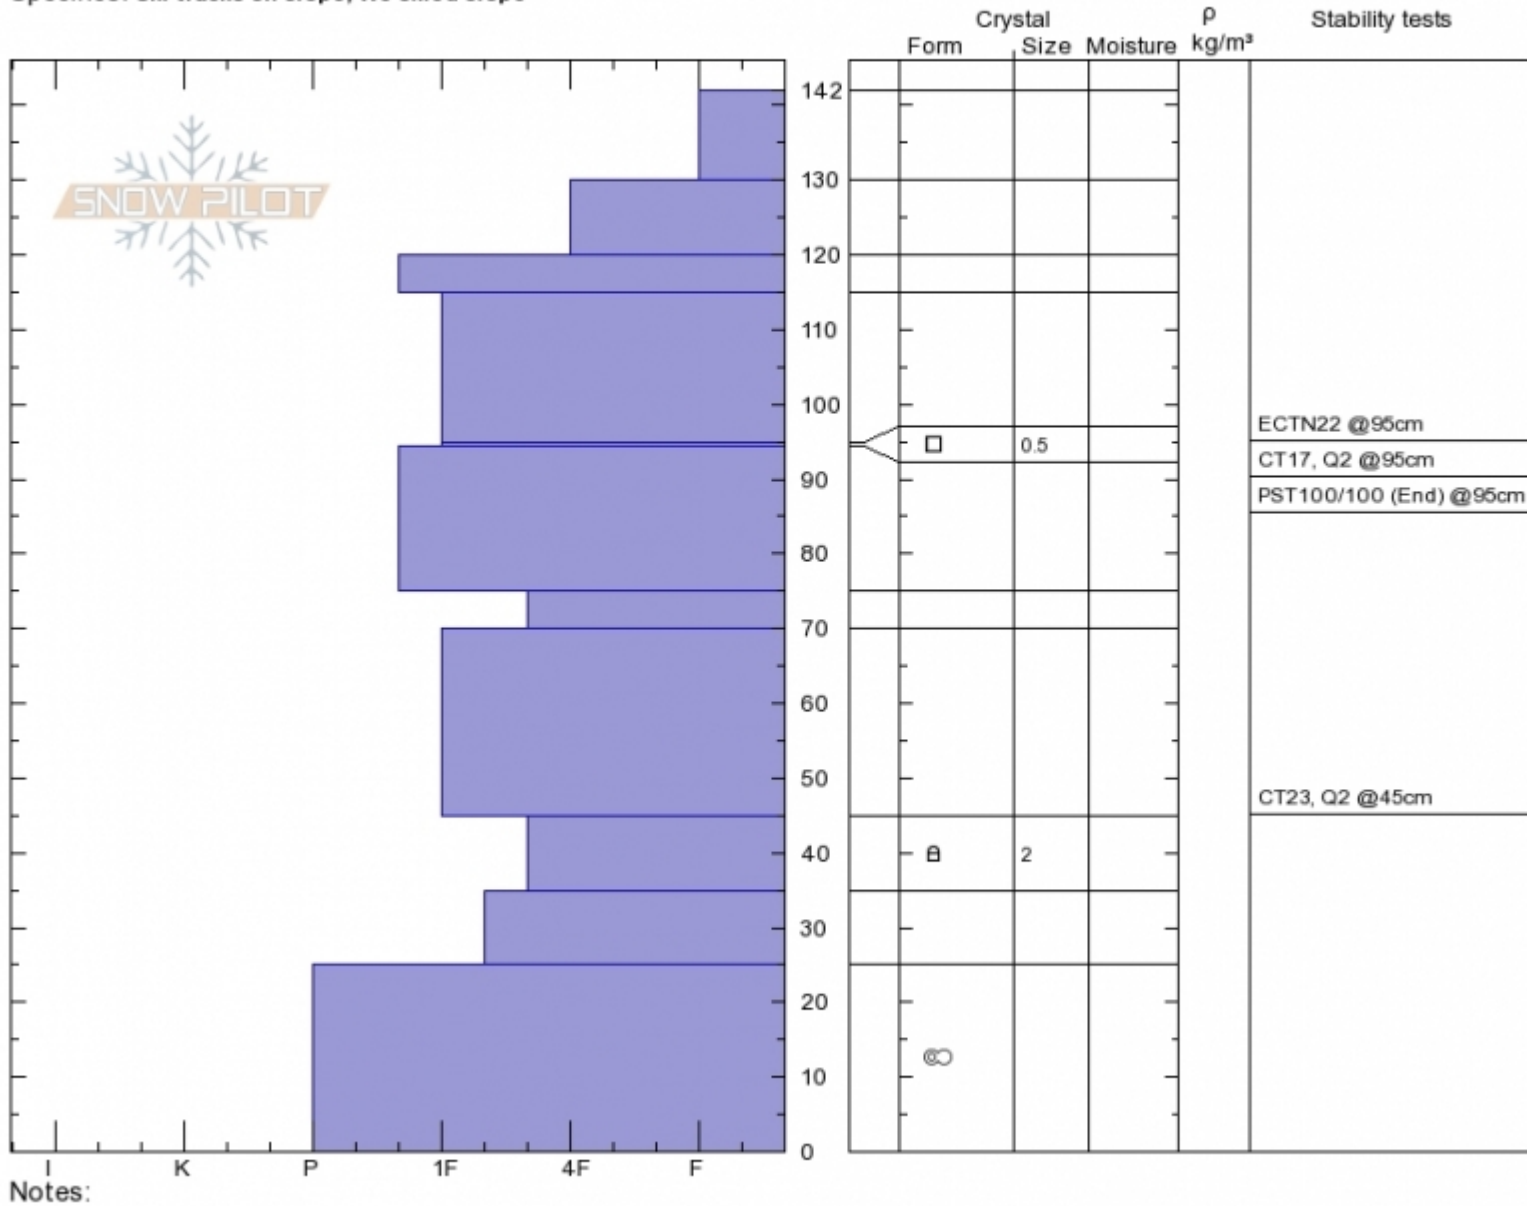

Blackmore east face
 Gallatin Range-N
 MT
 Elevation: 9800 ft
 Aspect: 60°
 Specifics: Ski tracks on slope; We skied slope

Alex Marienthal
 Wed Nov 8 12:00 2017
 Co-ord: 45.44567N, -111.00185W
 Slope Angle: 33°
 Wind Loading: previous

Stability: **Good**
 Air Temperature:
 Sky Cover: **BKN**
 Precipitation: **NO**
 Wind: **Calm**

HS142
 Stability Test Notes

Layer No

Advisory Region
 Northern Gallatin
 Longitude
 -111.00W
 Latitude
 45.44N
 Northern Gallatin, 2017-11-08