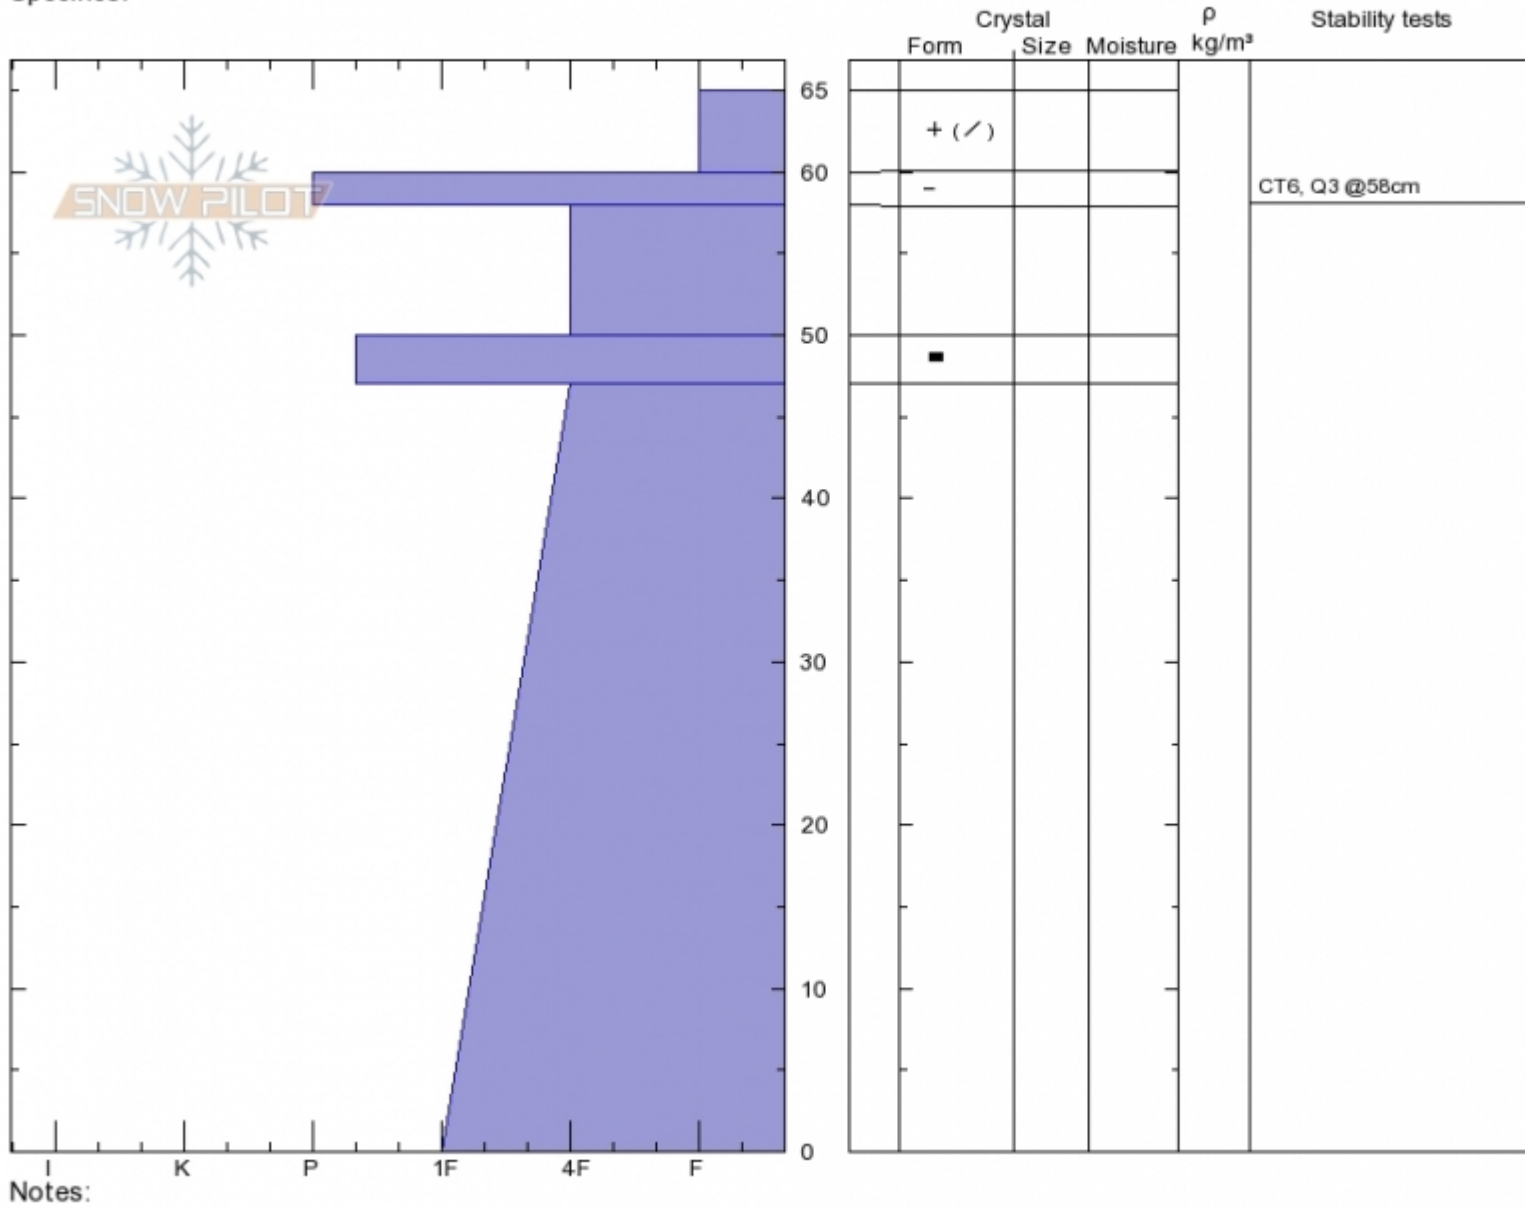

Pommel Lift
Bridger Range
MT
Elevation: **8200 ft**
Aspect: **SE**
Specifics:

Spencer Jonas
Sat Nov 18 15:45 2017
Co-ord: **45.81714N, -110.92629W**
Slope Angle: **27°**
Wind Loading:

Stability:
Air Temperature:
Sky Cover: **SCT**
Precipitation: **NO**
Wind: **Light Breeze**

HS65
Stability Test Notes

Layer No

Advisory Region
Bridger Range
Bridger Range, 2017-11-20