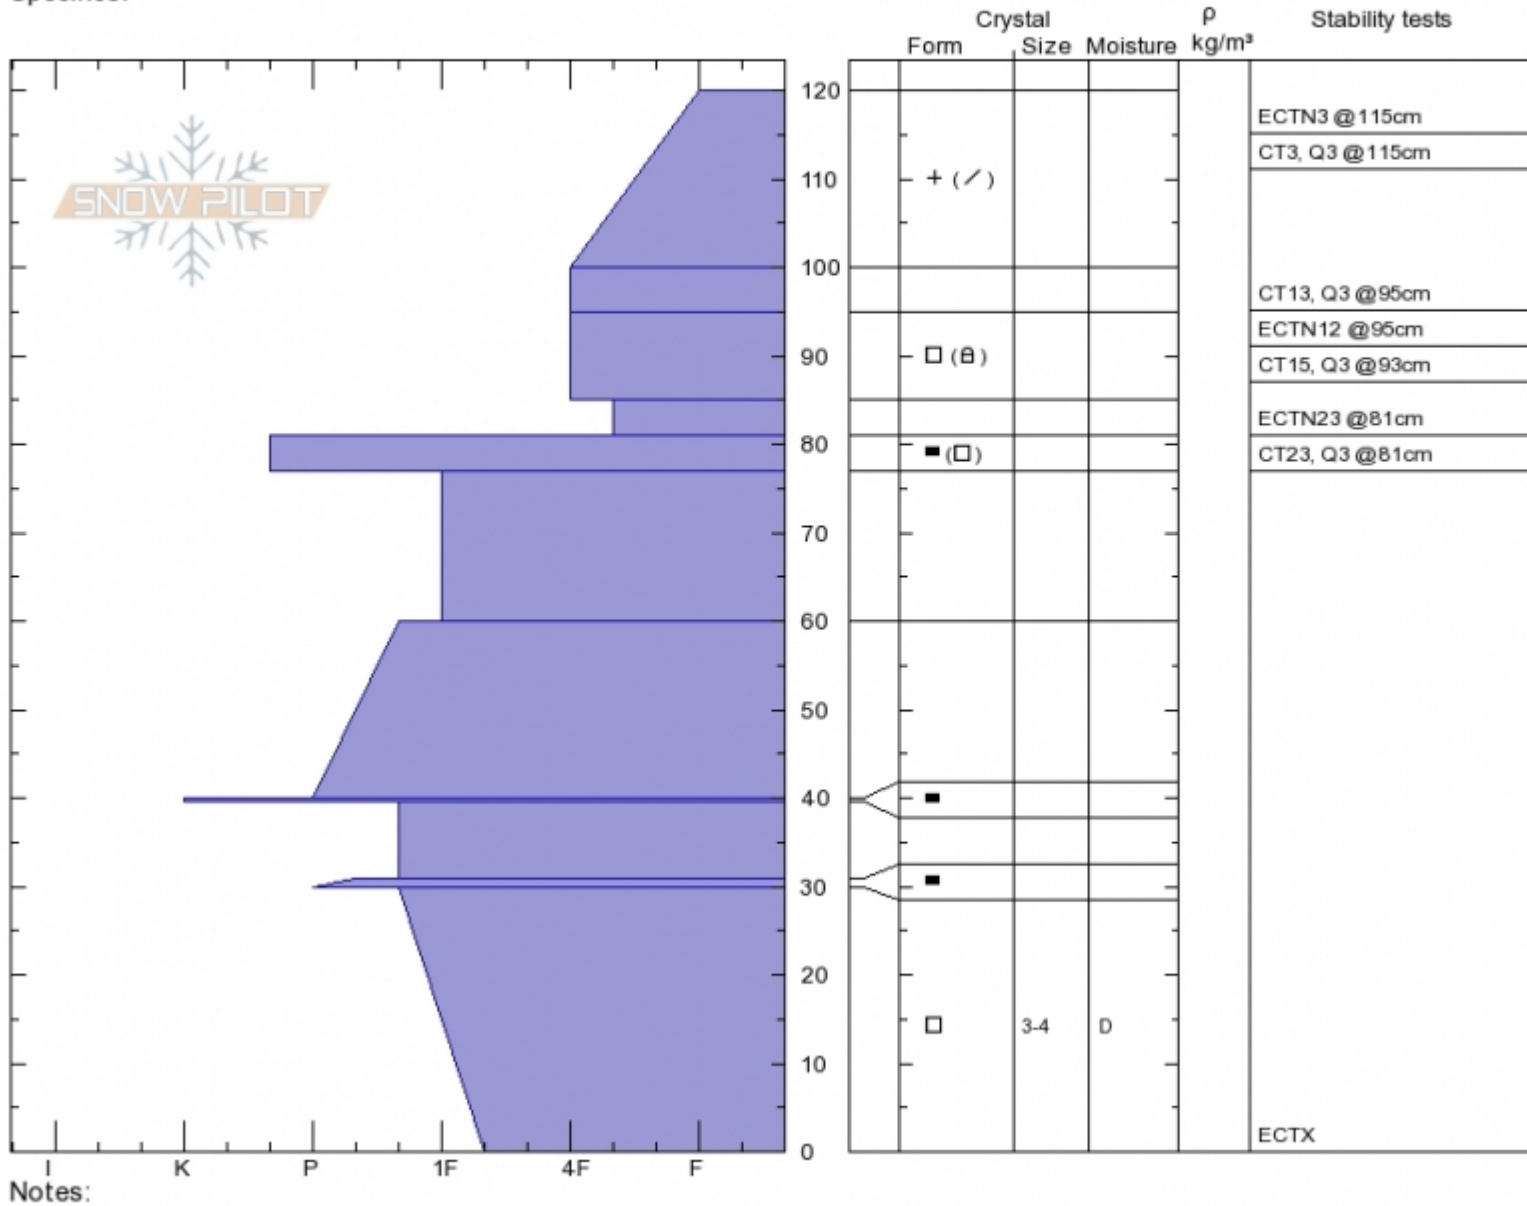

Main Fork
Gallatin Range-N
MT
 Elevation: **7844 ft**
 Aspect: **80°**
 Specifics:

Gabrielle Antonioli
Tue Dec 5 15:57 2017
 Co-ord: **45.40755N, -110.95889W**
 Slope Angle: **25°**
 Wind Loading: **no**

Stability: **Good**
 Air Temperature: **-15°C**
 Sky Cover: **CLR**
 Precipitation: **NO**
 Wind: **W Light Breeze**

HS120 SP30
Stability Test Notes

Layer No
85-95: Pr

Notes:
 Advisory Region
 Northern Gallatin
 Longitude
 -110.96W
 Latitude
 45.41N
 Northern Gallatin, 2017-12-05