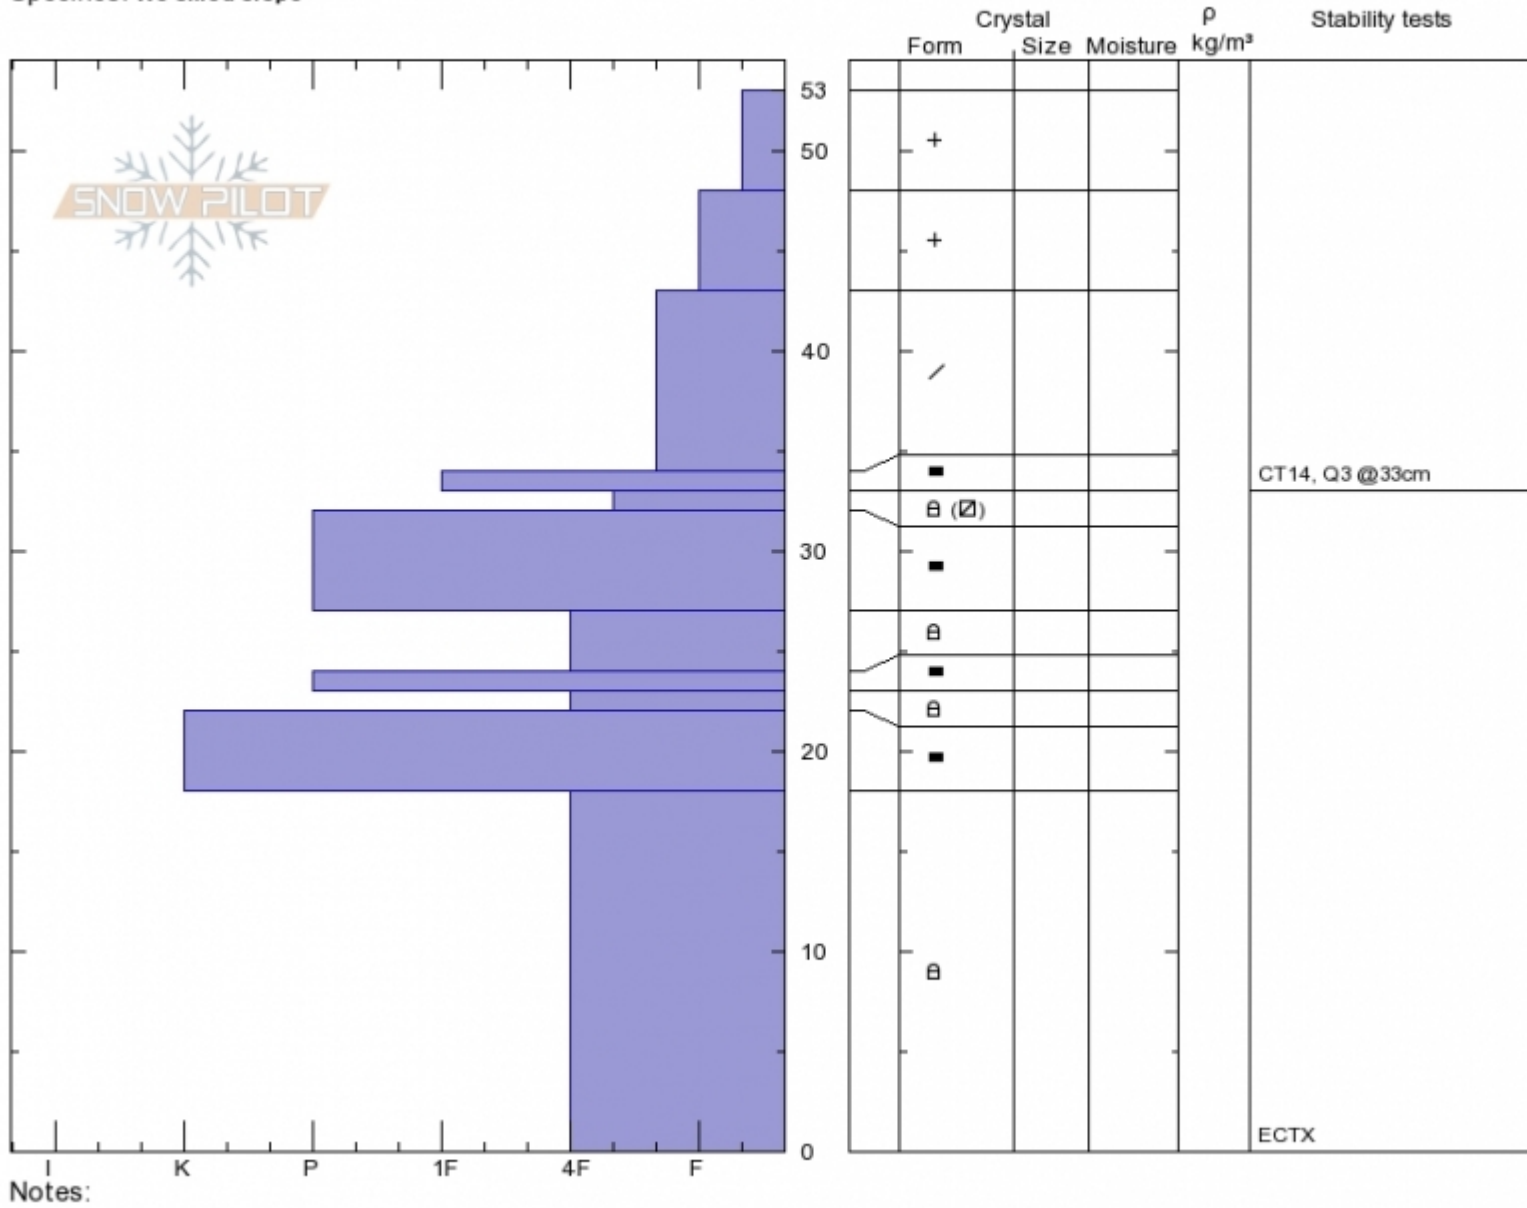

**Tepee Basin**  
**Madison Range-S**  
**MT**  
 Elevation: **8200 ft**  
 Aspect: **90°**  
 Specifics: **We skied slope**

**Eric Knoff**  
**Wed Dec 6 12:30 2017**  
 Co-ord:  
 Slope Angle: **30°**  
 Wind Loading: **no**

Stability:  
 Air Temperature: **-10°C**  
 Sky Cover: **CLR**  
 Precipitation: **NO**  
 Wind: **NW Calm**

**HS53**  
 Stability Test Notes

Layer No  
**24-27: Pro**

Advisory Region  
 Southern Madison  
 Southern Madison, 2017-12-08