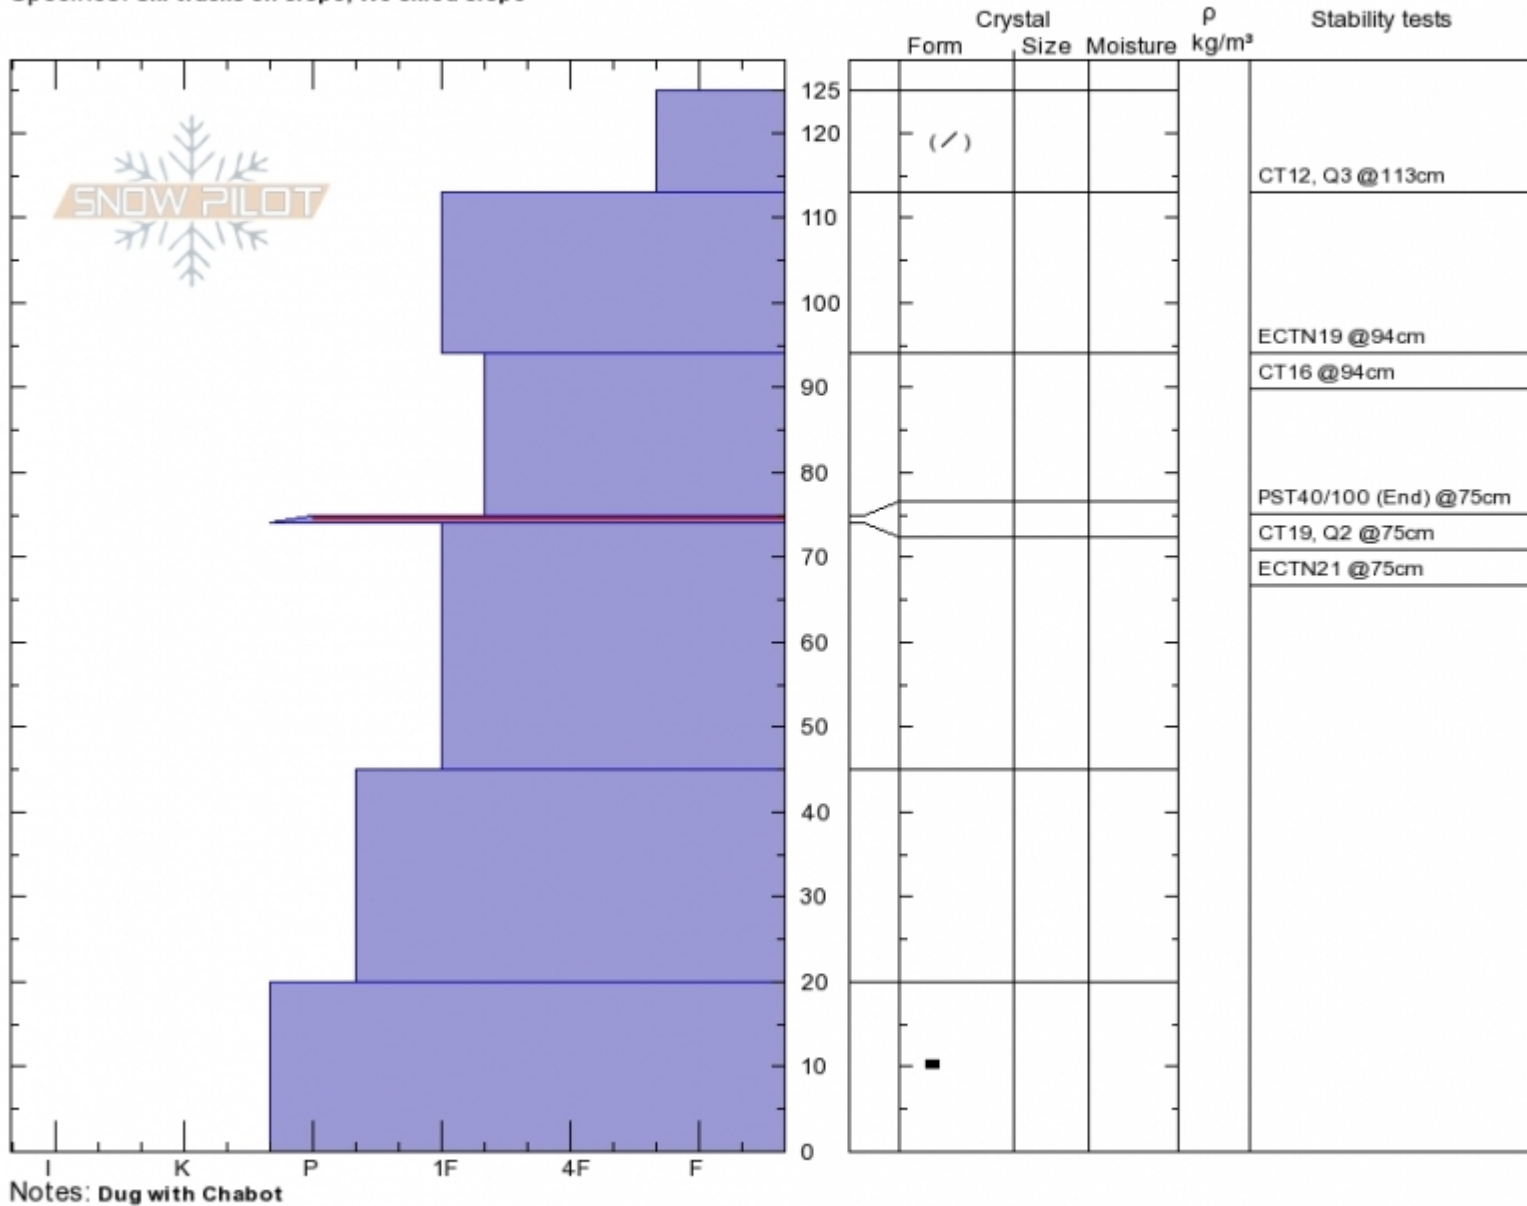

Divide
Gallatin Range-N
MT
 Elevation: **9400 ft**
 Aspect: **100°**
 Specifics: **Ski tracks on slope; We skied slope**

Gabrielle Antonioli
Mon Dec 11 11:36 2017
 Co-ord: **45.40189N, -110.96856W**
 Slope Angle: **27°**
 Wind Loading: **no**

Stability: **Very Good**
 Air Temperature: **32°C**
 Sky Cover: **CLR**
 Precipitation: **NO**
 Wind: **W Calm**

HS125
Stability Test Notes

Layer No
74-75: Pr

Advisory Region
 Northern Gallatin
 Longitude
 -110.97W
 Latitude
 45.40N

Forecast link: [GNFAC Avalanche Advisory for Tue Dec 12, 2017](#)
[GNFAC Avalanche Advisory for Wed Dec 13, 2017](#)

Northern Gallatin, 2017-12-11