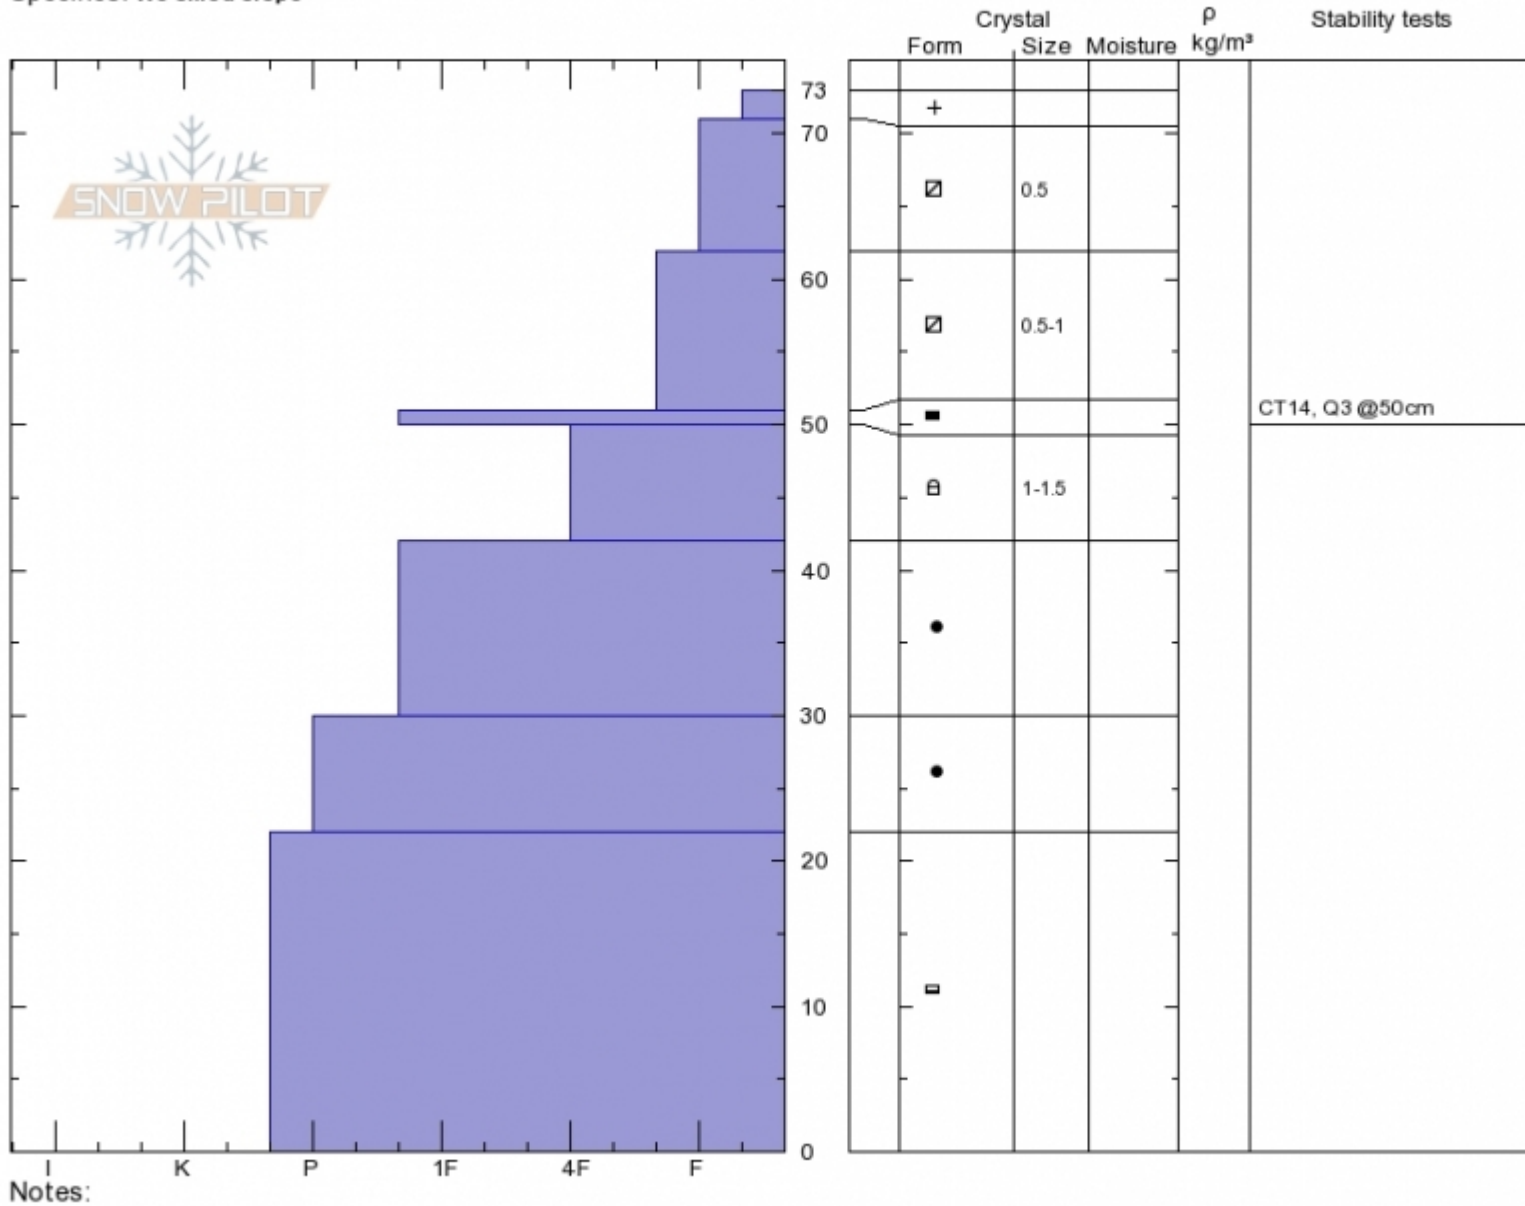

West Side Bridgers
Bridger Range
MT
 Elevation: **8200 ft**
 Aspect: **270°**
 Specifics: **We skied slope**

Eric Knoff
Wed Dec 13 00:30 2017
 Co-ord:
 Slope Angle: **33°**
 Wind Loading: **no**

Stability: **Good**
 Air Temperature: **22°C**
 Sky Cover: **OVC**
 Precipitation: **S1**
 Wind: **W Light Breeze**

HS73
Stability Test Notes

Layer No
51-62: Pro

Advisory Region
 Bridger Range
 Longitude
 -110.94W
 Latitude
 45.82N
 Bridger Range, 2017-12-16