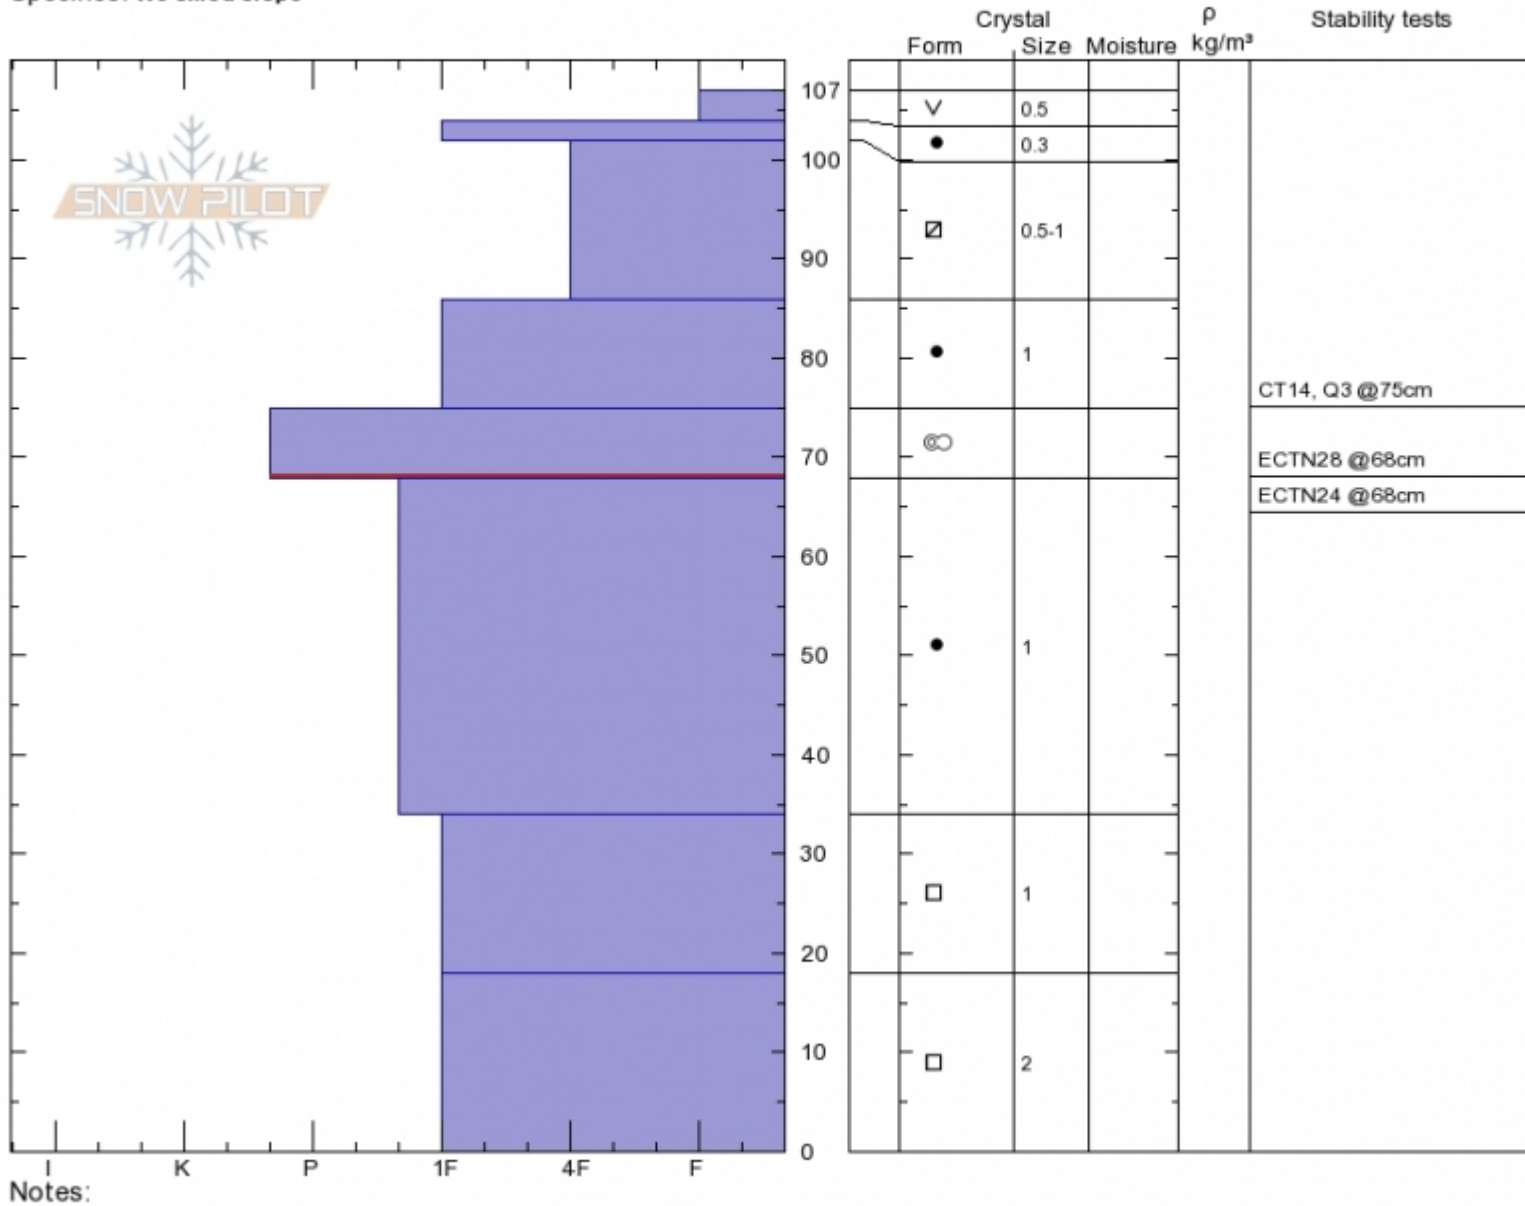

South of Buck Ridge
 Madison Range-N
 MT
 Elevation: 9400 ft
 Aspect: 45°
 Specifics: We skied slope

Dave Zinn
 Fri Dec 15 14:00 2017
 Co-ord: 45.15278N, -111.38626W
 Slope Angle: 30°
 Wind Loading: no

Stability: **Good**
 Air Temperature:
 Sky Cover: **BKN**
 Precipitation: **NO**
 Wind: **Calm**

HS107 PF30
 Stability Test Notes
 68:

Layer No
 68-75: Pr

Advisory Region
 Northern Madison
 Northern Madison, 2017-12-17