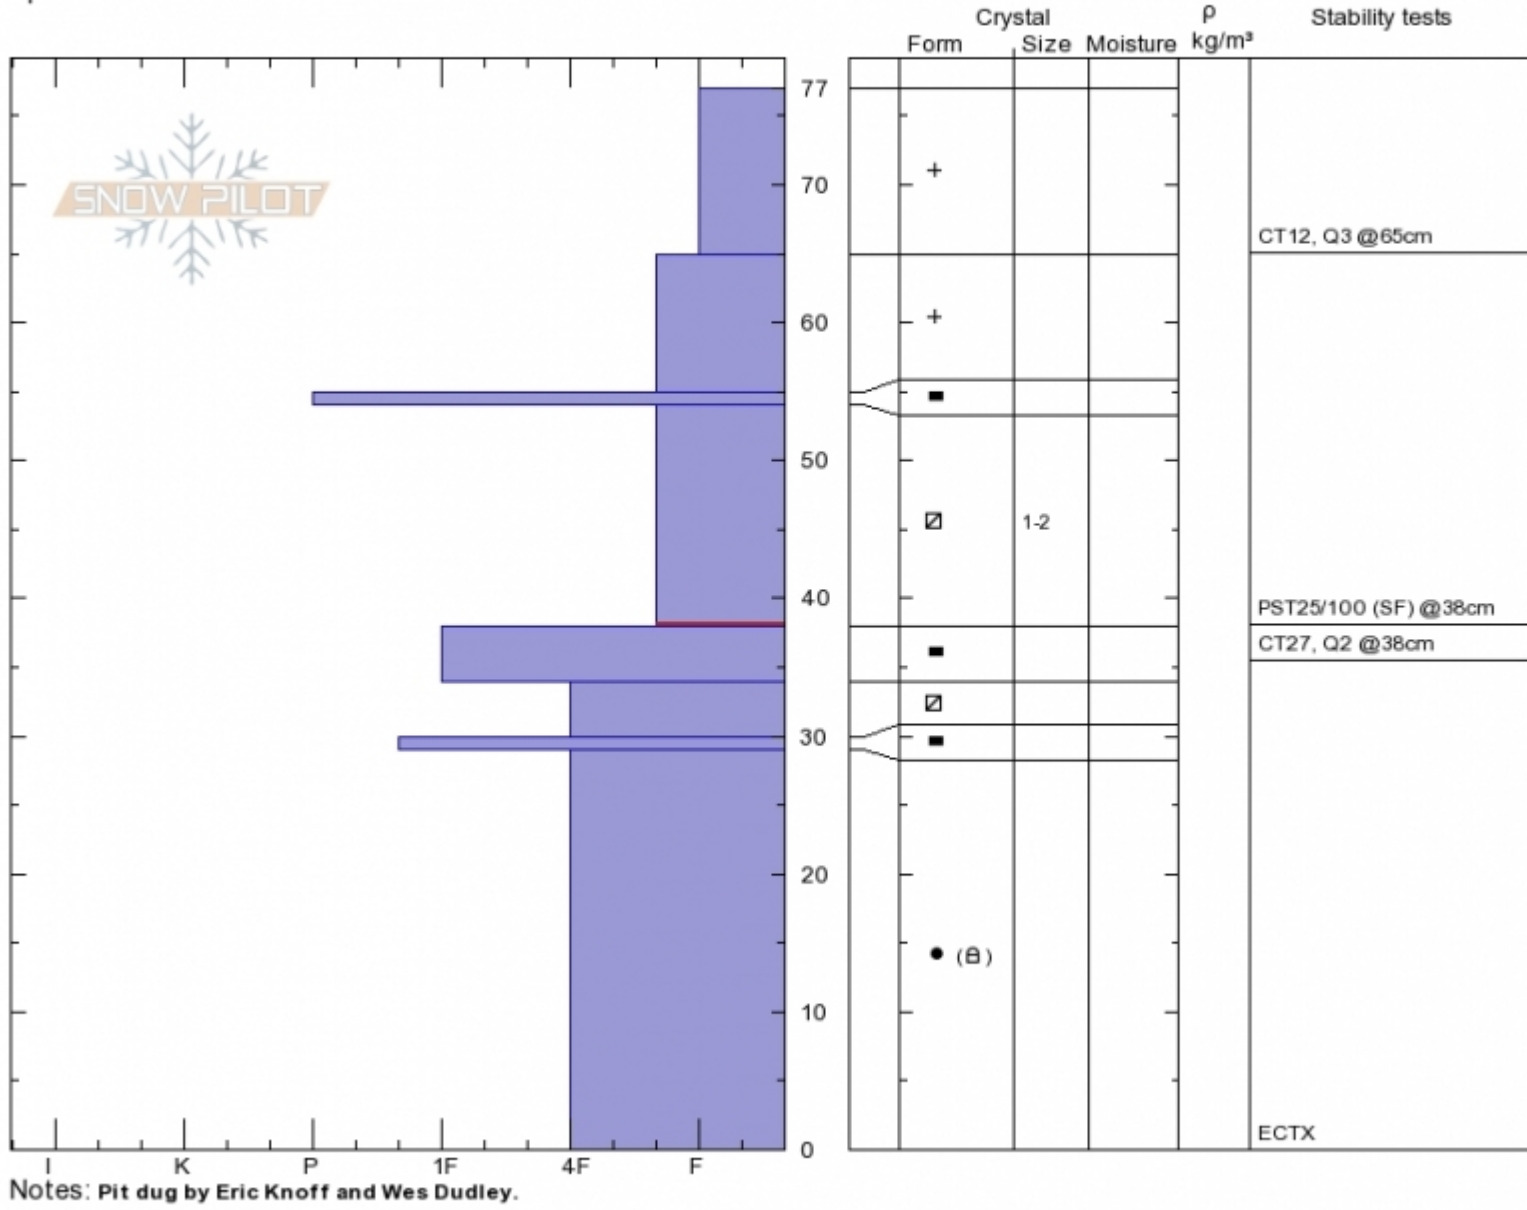

Wilderness Boundary
 Madison Range-S
 MT
 Elevation: 8820 ft
 Aspect: 226°
 Specifics:

Doug Chabot-Admin
 Thu Dec 21 11:00 2017
 Co-ord: 44.97705N, -111.35927W
 Slope Angle: 26°
 Wind Loading: no

Stability: **Good**
 Air Temperature:
 Sky Cover: **SCT**
 Precipitation: **NO**
 Wind: **Calm**

HS77
 Stability Test Notes

Layer No
 38-54: CP
 38-54: Pr

Advisory Region
 Southern Madison
 Southern Madison, 2017-12-21