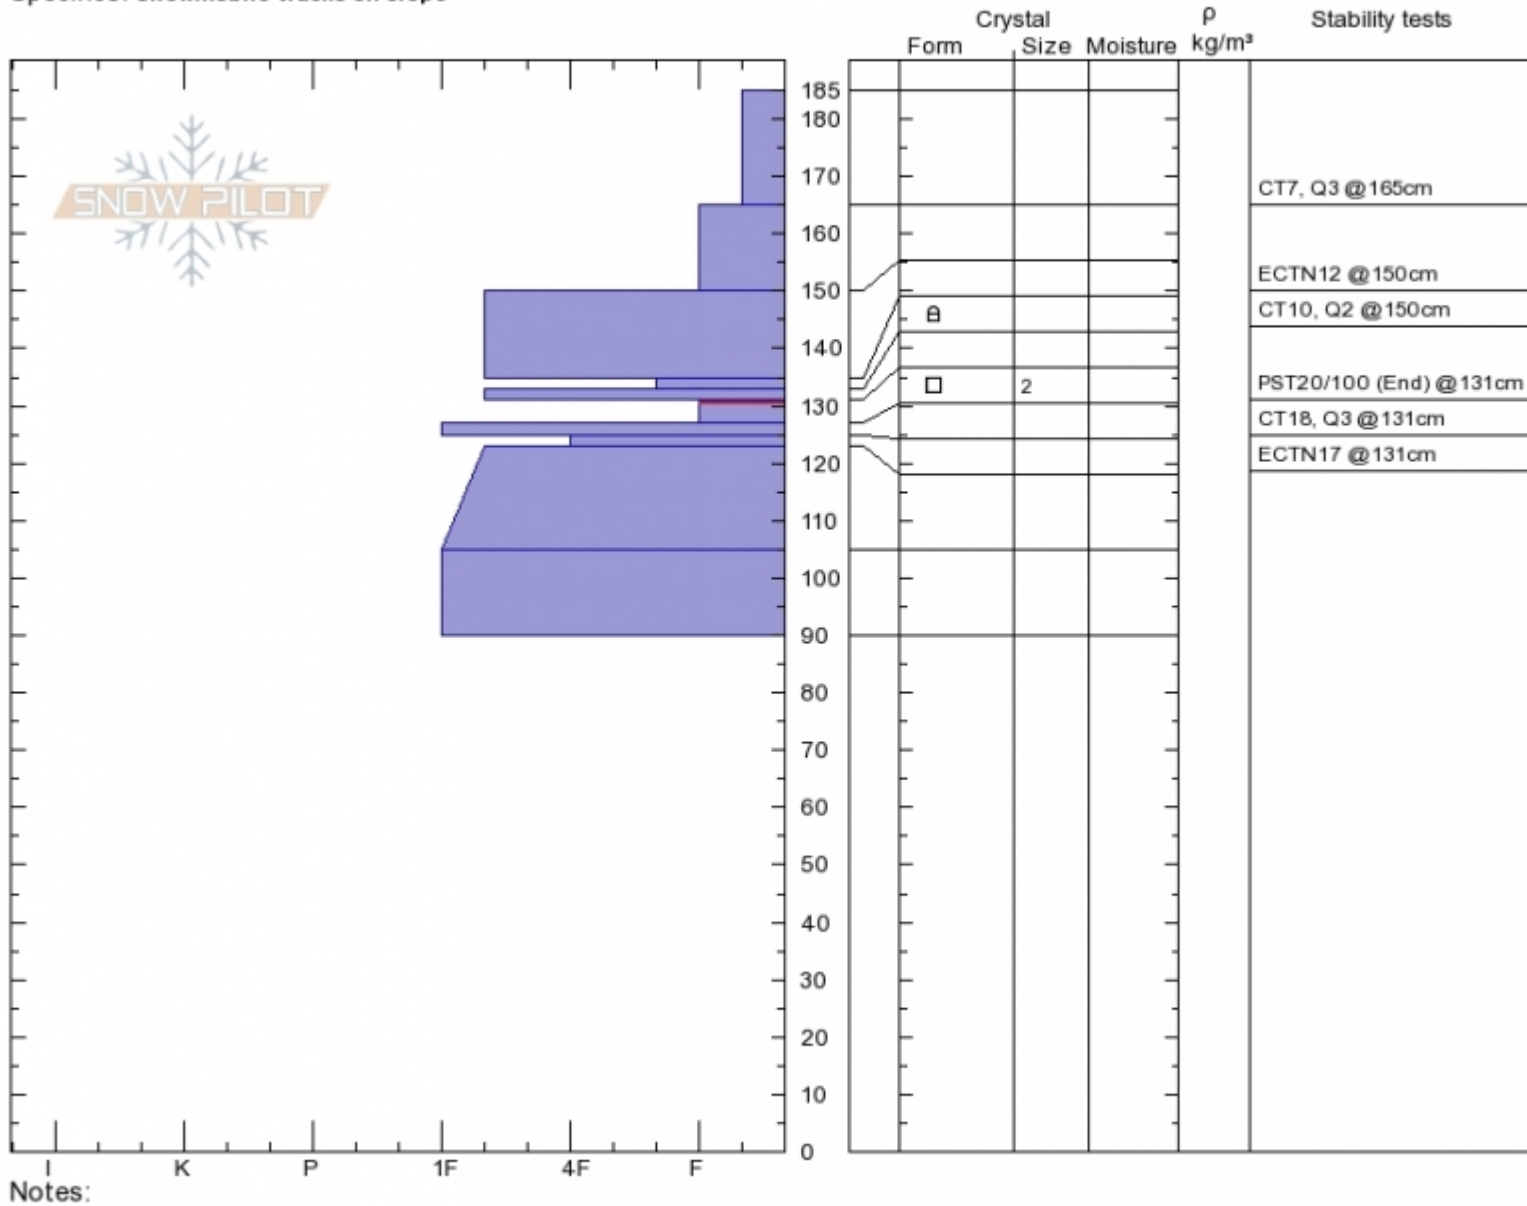

Henderson Bench
 Cooke City
 MT
 Elevation: 9700 ft
 Aspect: 12°
 Specifics: Snowmobile tracks on slope

Alex Marienthal
 Fri Dec 22 12:45 2017
 Co-ord: 45.05093N, -109.93740W
 Slope Angle: 35°
 Wind Loading: previous

Stability: Fair
 Air Temperature:
 Sky Cover: OVC
 Precipitation: S1
 Wind: W Calm

HS185
 Stability Test Notes

Layer No
 127-131: F

Advisory Region
 Cooke City
 Cooke City, 2017-12-25