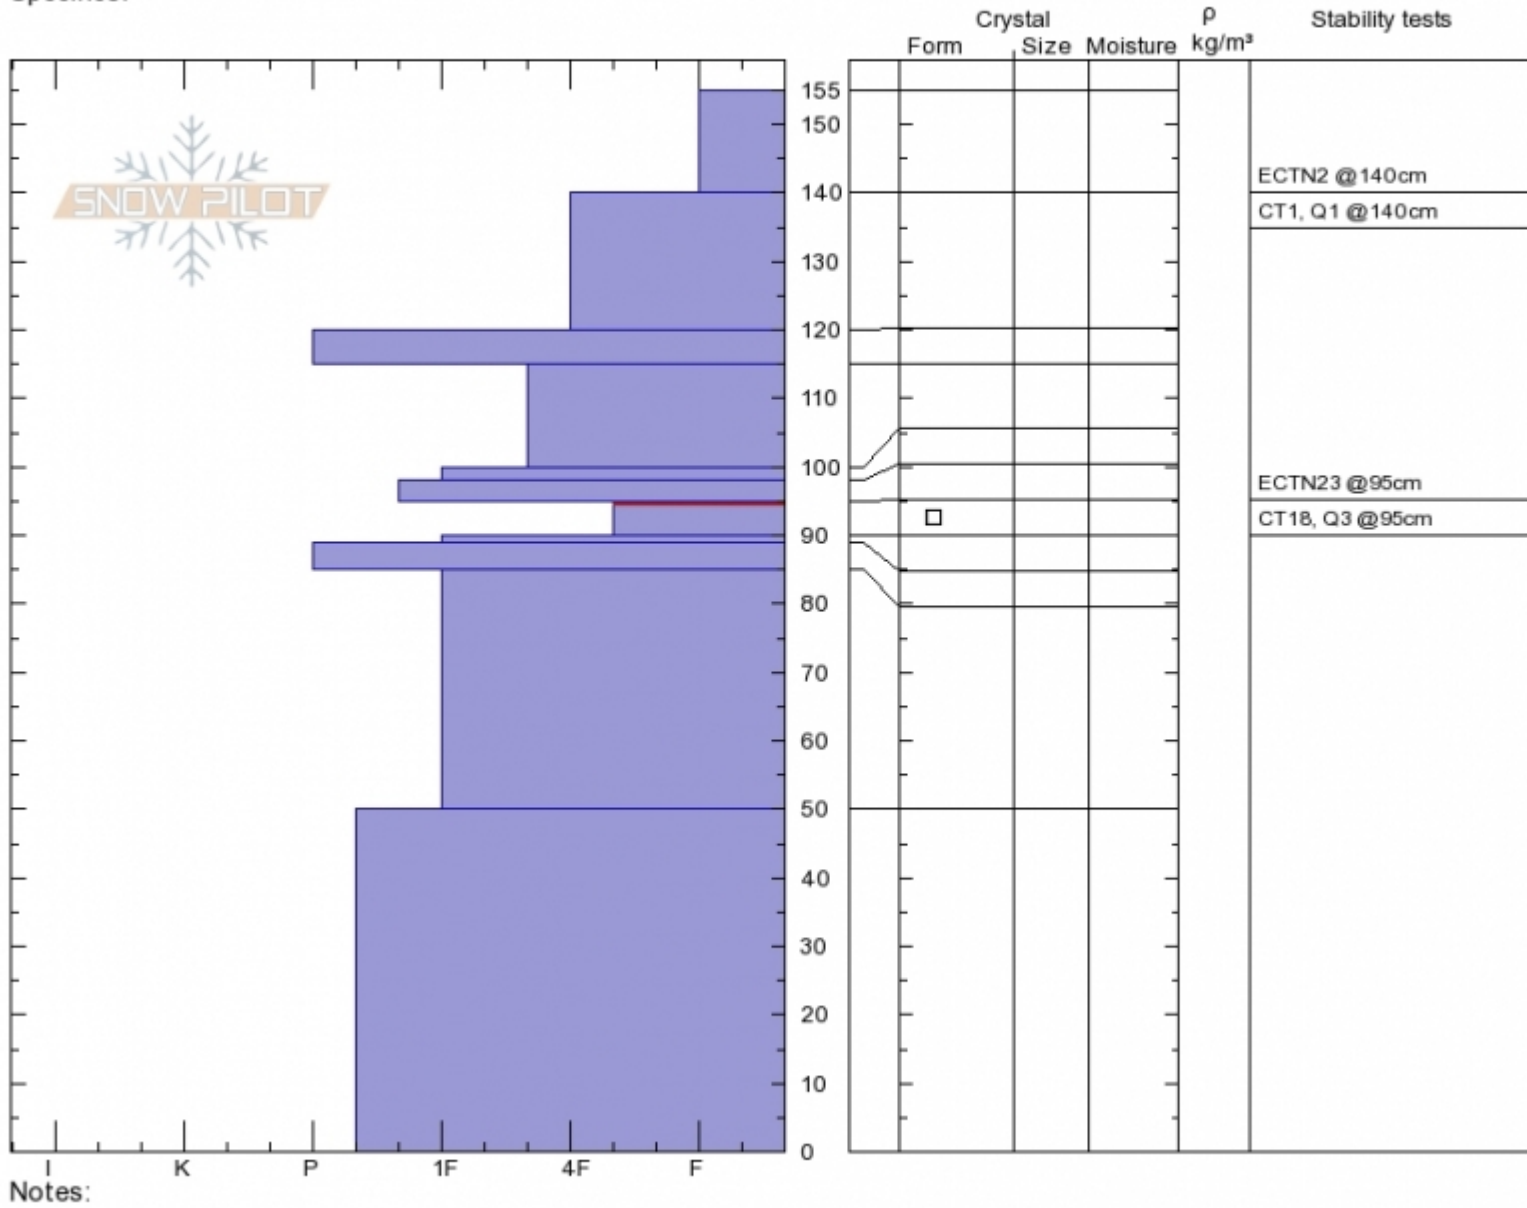

SE Scotch Bonnet
 Cooke City
 MT
 Elevation: 9800 ft
 Aspect: 160°
 Specifics:

Alex Marienthal
 Fri Dec 22 15:00 2017
 Co-ord: 45.07253N, -109.94006W
 Slope Angle: 37°
 Wind Loading: previous

Stability: **Good**
 Air Temperature:
 Sky Cover: **OVC**
 Precipitation: **S1**
 Wind: **SW Moderate**

HS155
 Stability Test Notes

Layer No
 90-95: Pro

Advisory Region
 Cooke City
 Cooke City, 2017-12-25