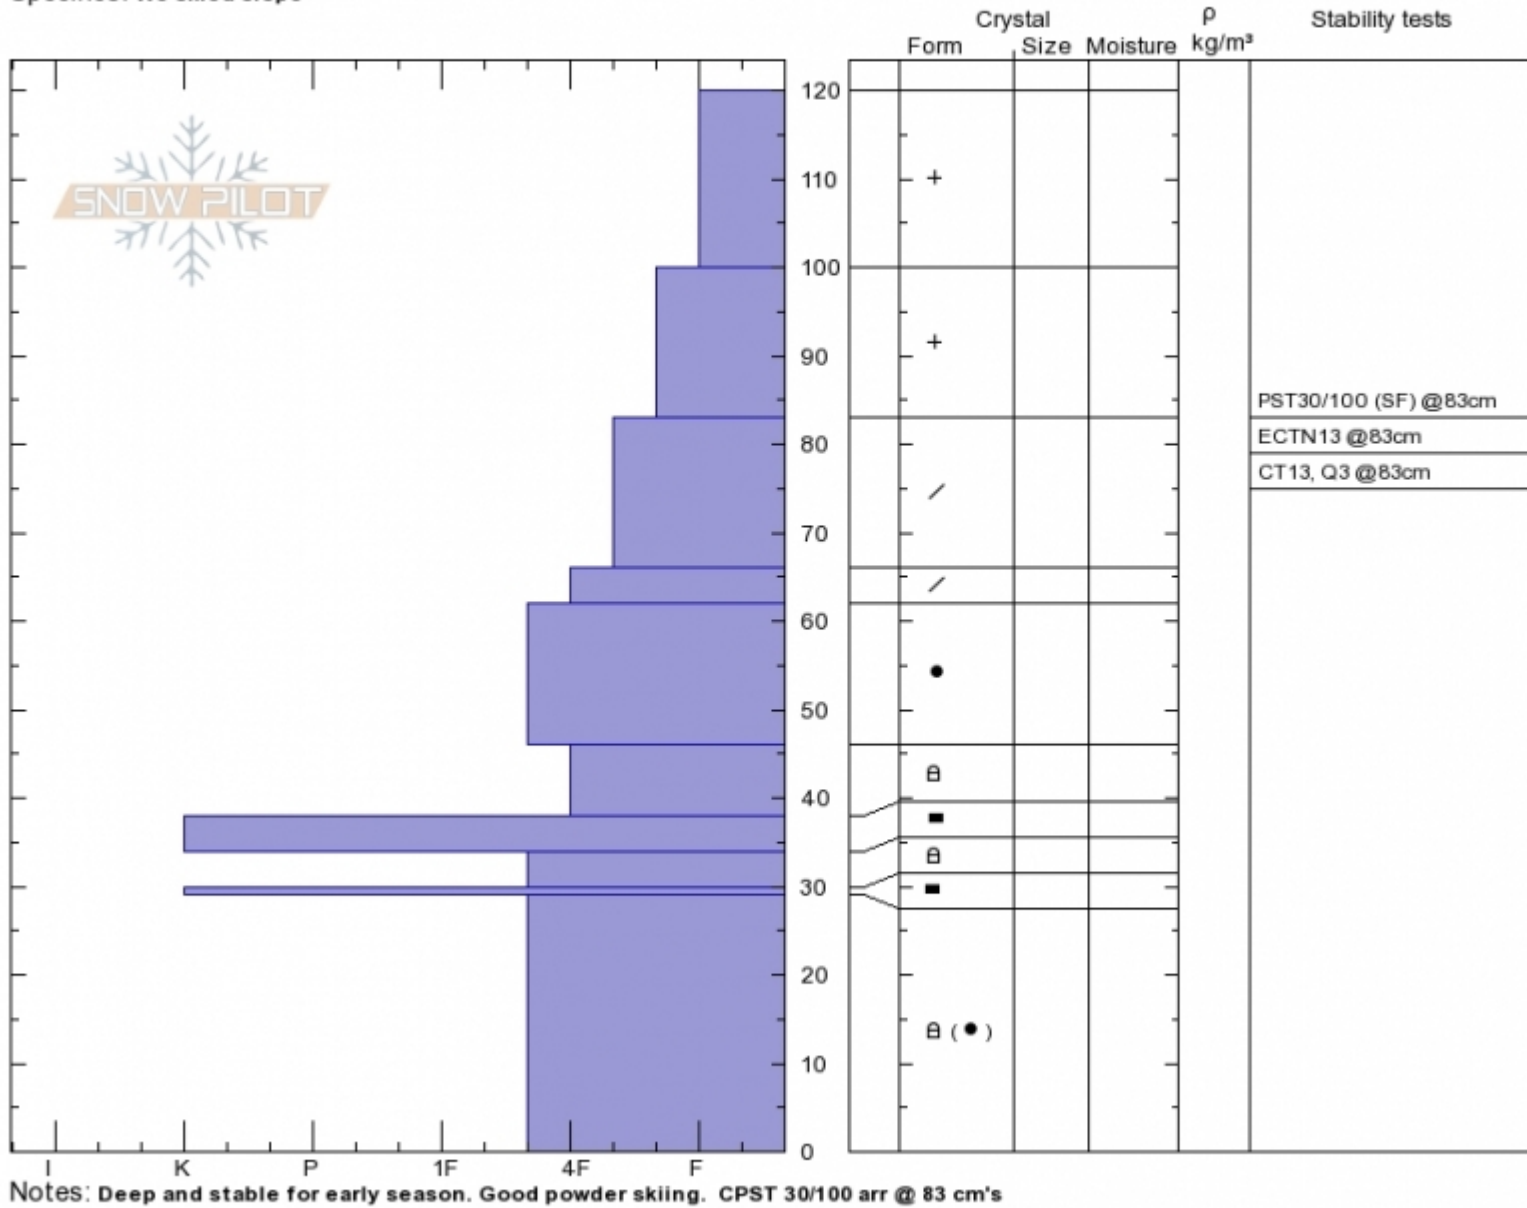

**Mt Ellis - 12/23/17**  
**Gallatin Range-N**  
**MT**  
 Elevation: **8200 ft**  
 Aspect: **50°**  
 Specifics: **We skied slope**

**Eric Knoff**  
**Sat Dec 23 12:00 2017**  
 Co-ord:  
 Slope Angle: **30°**  
 Wind Loading: **no**

Stability: **Good**  
 Air Temperature: **-15°C**  
 Sky Cover: **FEW**  
 Precipitation: **NO**  
 Wind: **NW Light Breeze**

**HS120**  
**Stability Test Notes**

Layer No  
**38-46: Pr**

Advisory Region  
 Northern Gallatin  
 Northern Gallatin, 2017-12-27