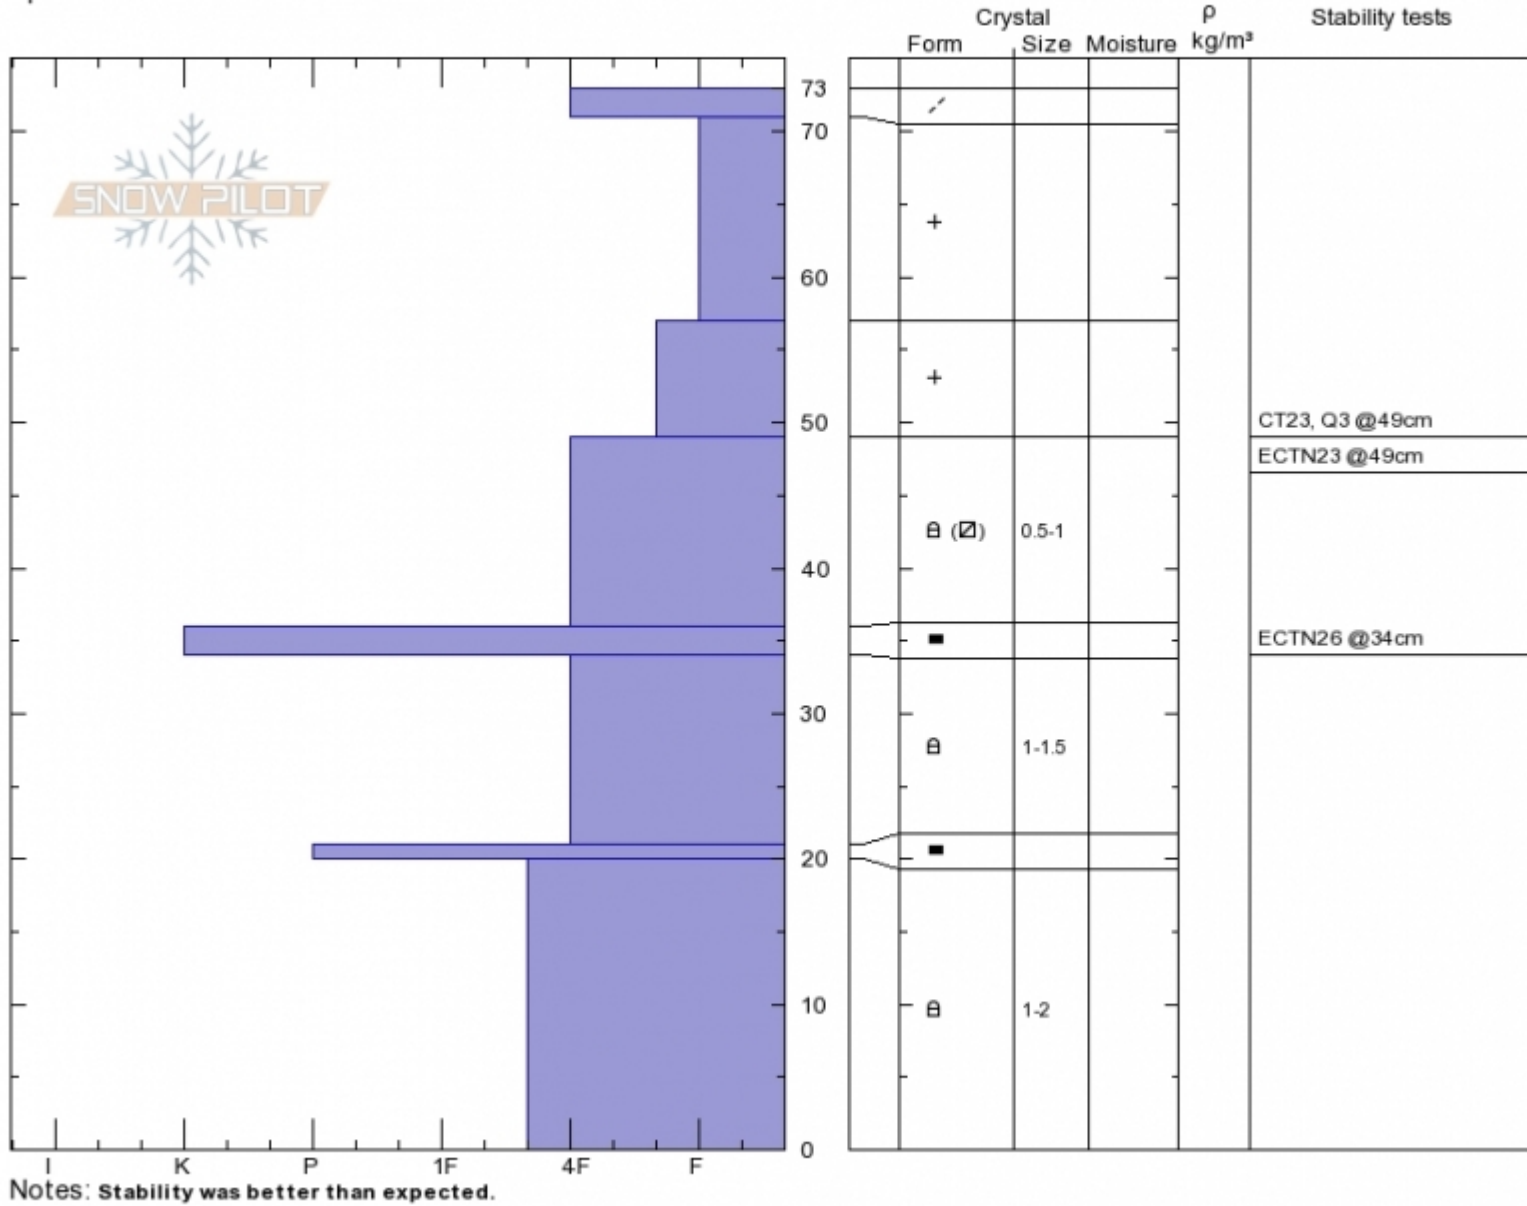

West Side Bridgers
 Bridger Range
 MT
 Elevation: 8000 ft
 Aspect: 170°
 Specifics:

Eric Knoff
 Thu Dec 28 12:00 2017
 Co-ord: 45.82308N, -110.93535W
 Slope Angle: 26°
 Wind Loading: no

Stability: **Good**
 Air Temperature: -6°C
 Sky Cover: **OVC**
 Precipitation: **S-1**
 Wind: **SW Light Breeze**

HS73
 Stability Test Notes

Layer No
 21-34: Pr

Advisory Region
 Bridger Range
 Bridger Range, 2017-12-30