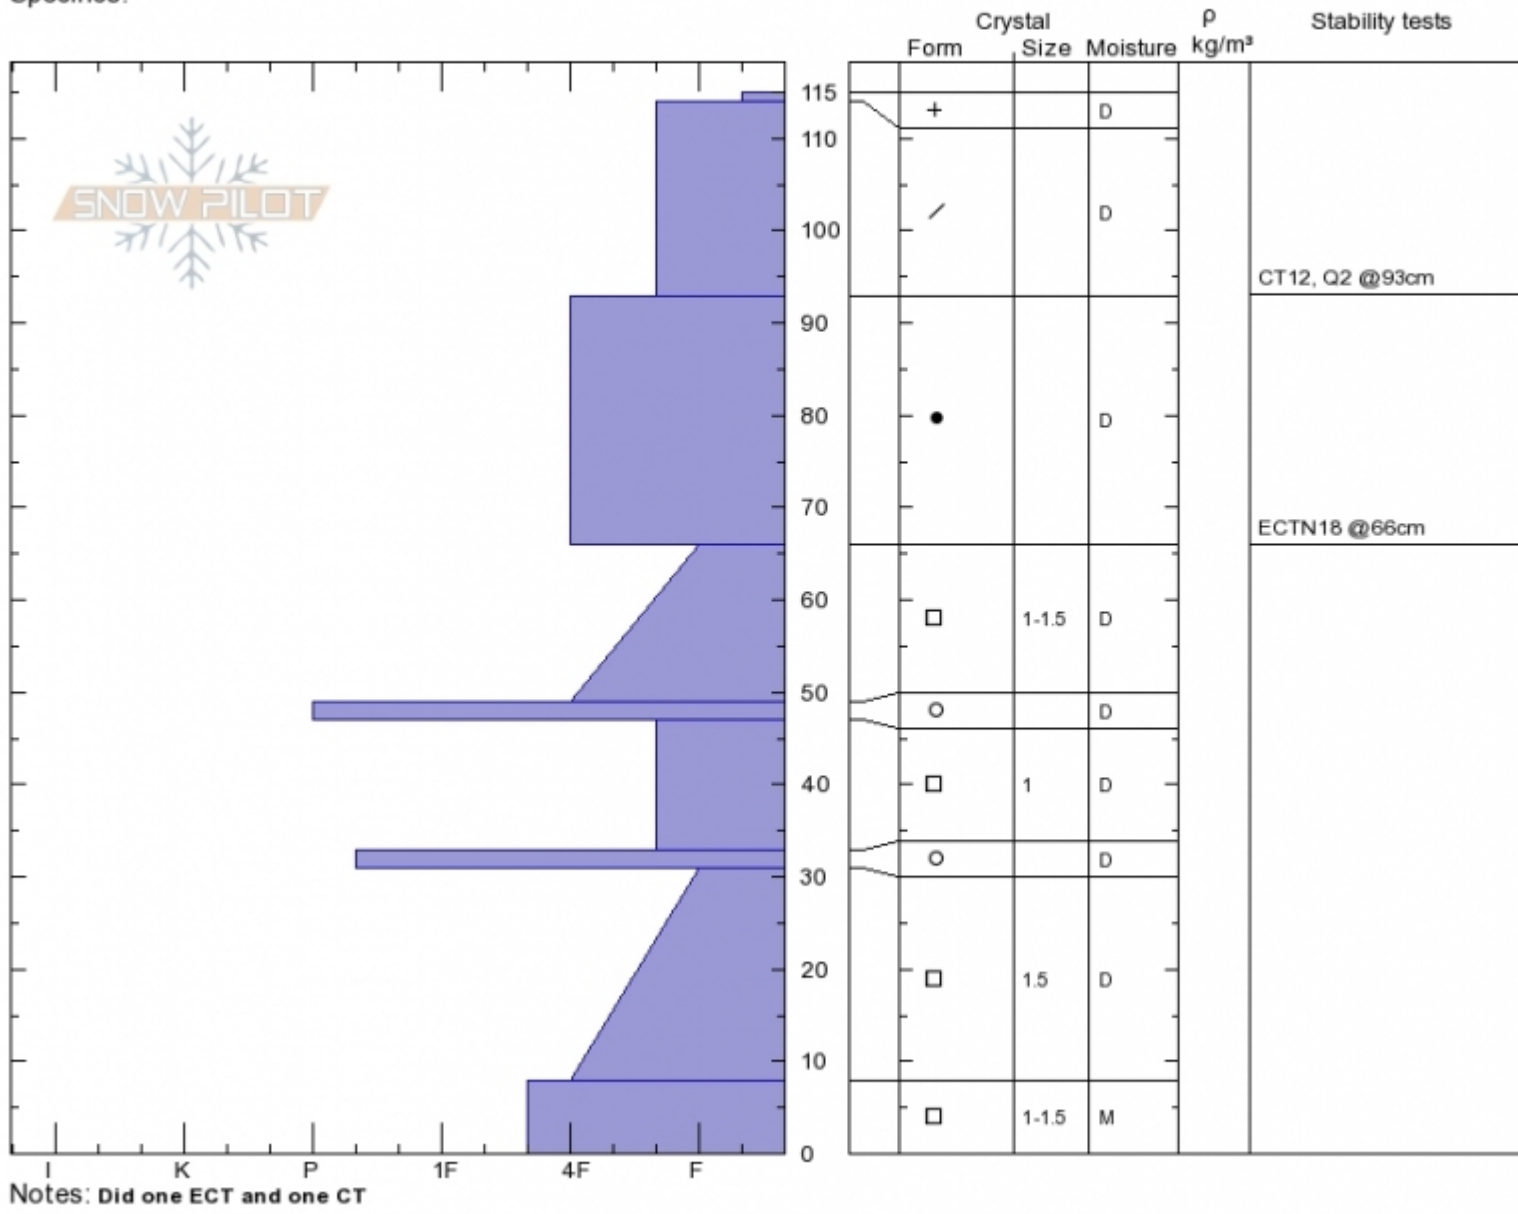

Maid of the Mist
Gallatin Range-N
MT
 Elevation: **9400 ft**
 Aspect: **SW**
 Specifics:

Jon Hageness
Wed Jan 3 13:15 2018
 Co-ord: **45.41568N, -110.97063W**
 Slope Angle: **26°**
 Wind Loading: **no**

Stability:
 Air Temperature: **-5°C**
 Sky Cover: **OVC**
 Precipitation: **S2**
 Wind: **Calm**

HS115
 Stability Test Notes

Layer No
8-31: Prob

Advisory Region
 Northern Gallatin
 Northern Gallatin, 2018-01-04