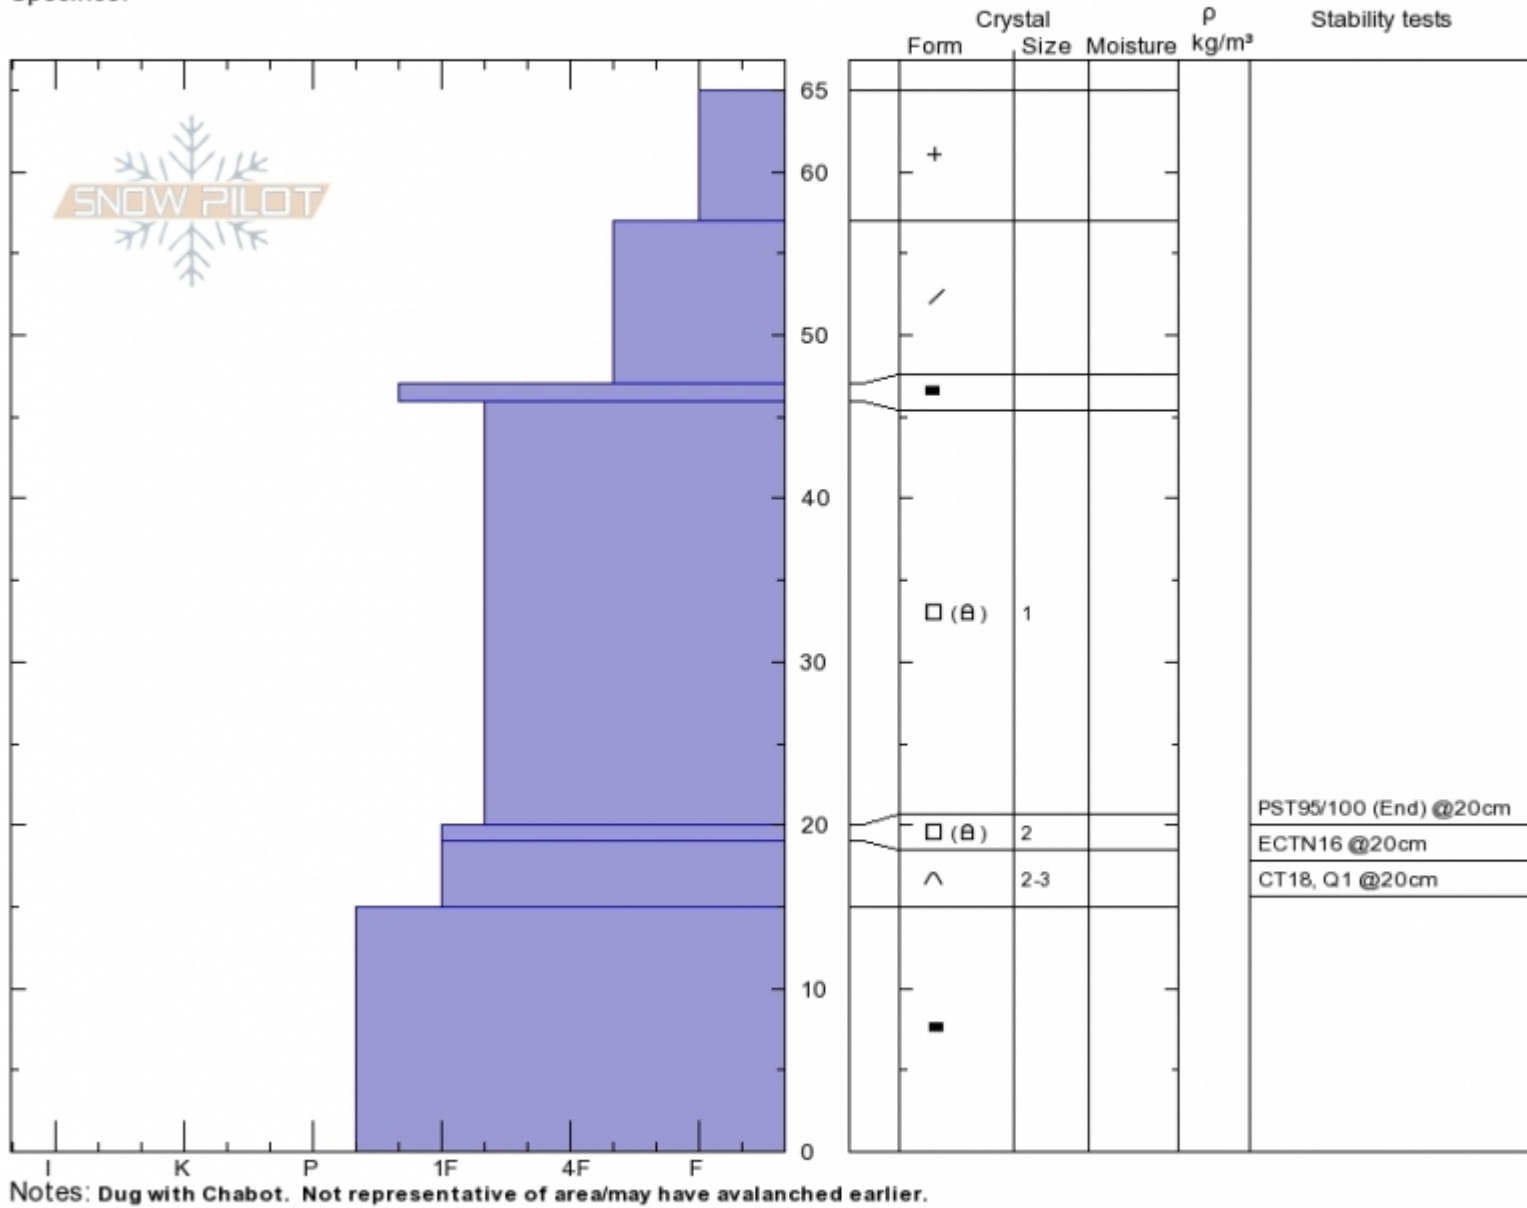

Bacon Rind Low
Madison Range-S
MT
 Elevation: **8000 ft**
 Aspect: **140°**
 Specifics:

Gabrielle Antonioli
Thu Jan 11 10:45 2018
 Co-ord: **44.96794N, -111.09015W**
 Slope Angle: **30°**
 Wind Loading: **no**

Stability: **Fair**
 Air Temperature: **-9°C**
 Sky Cover: **OVC**
 Precipitation: **S-1**
 Wind: **W Calm**

HS65
Stability Test Notes

Layer No

Advisory Region
 Southern Madison
 Longitude
 -111.09W
 Latitude
 44.97N
 Southern Madison, 2018-01-11