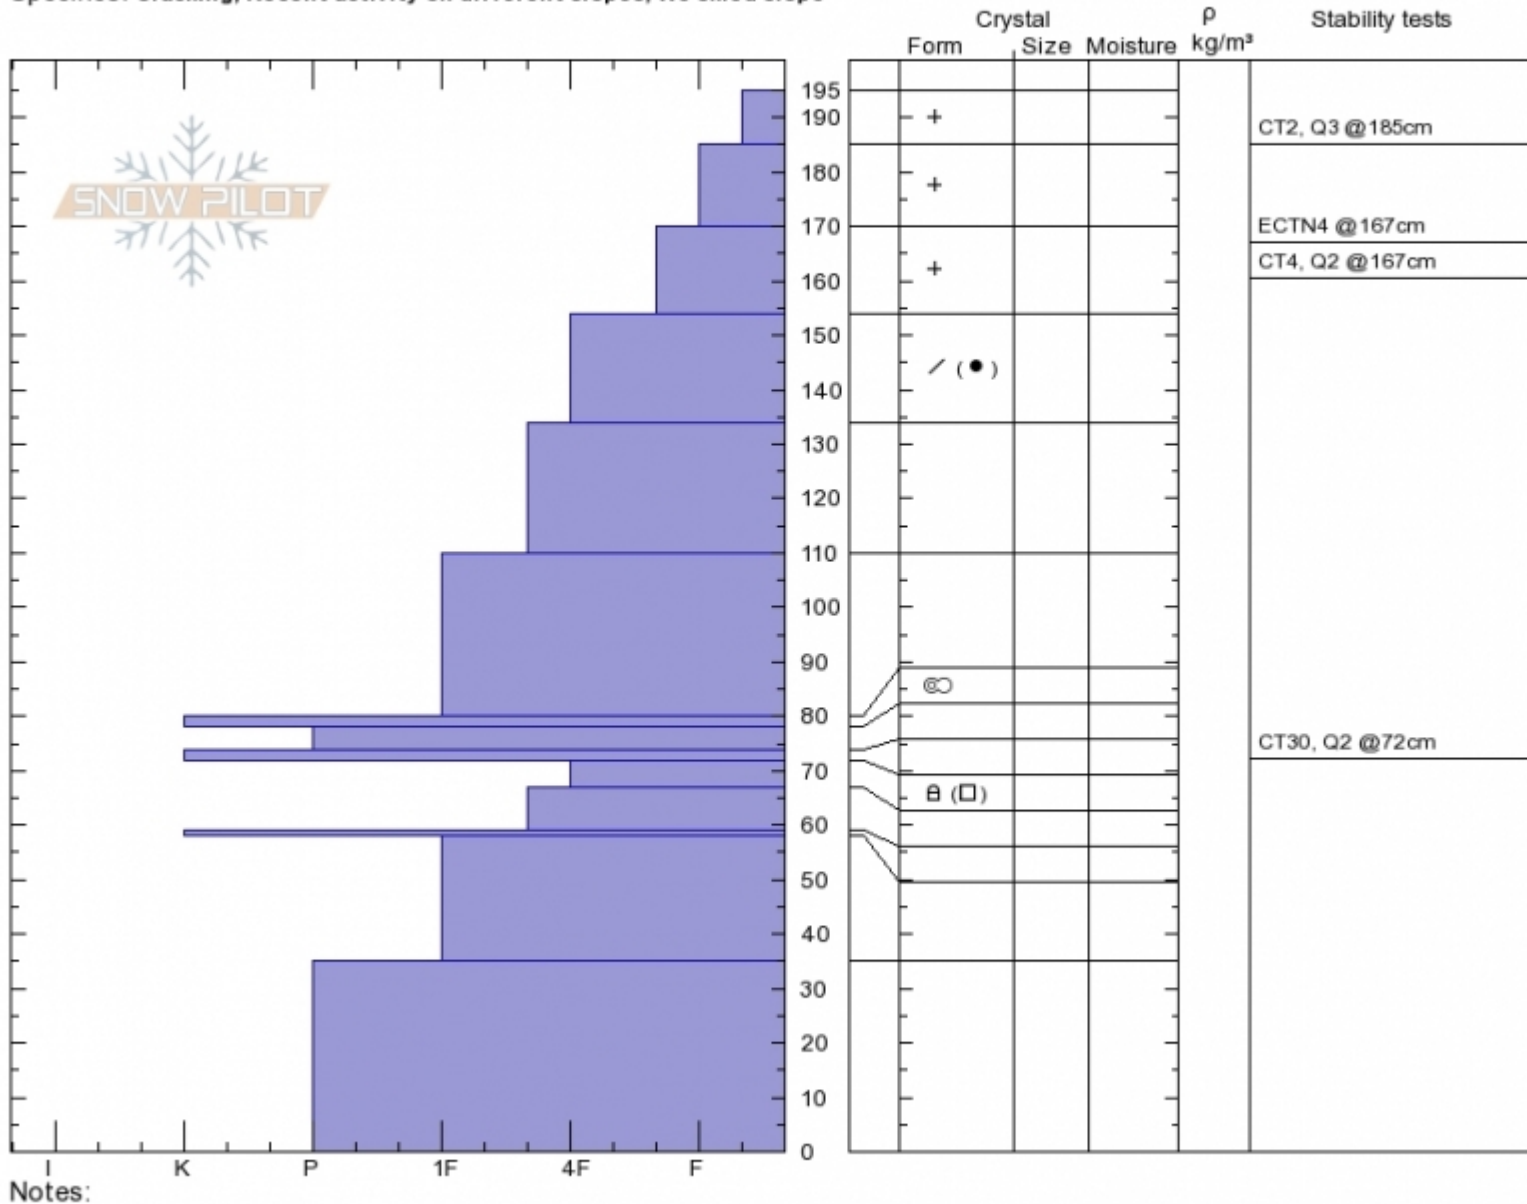

Throne
 Bridger Range
 MT
 Elevation: 8040 ft
 Aspect: 85°

Alex Marienthal
 Fri Jan 12 11:04 2018
 Co-ord: 45.88456N, -110.95000W
 Slope Angle: 27°
 Wind Loading: no

Stability: **Good**
 Air Temperature:
 Sky Cover: **OVC**
 Precipitation: **S1**
 Wind: **Calm**

HS195 PF40
 Stability Test Notes
 72: CPST40/90end

Layer No
 67-72: Pr

Specifics: Cracking; Recent activity on different slopes; We skied slope

Notes:

Advisory Region
 Bridger Range
 Bridger Range, 2018-01-12