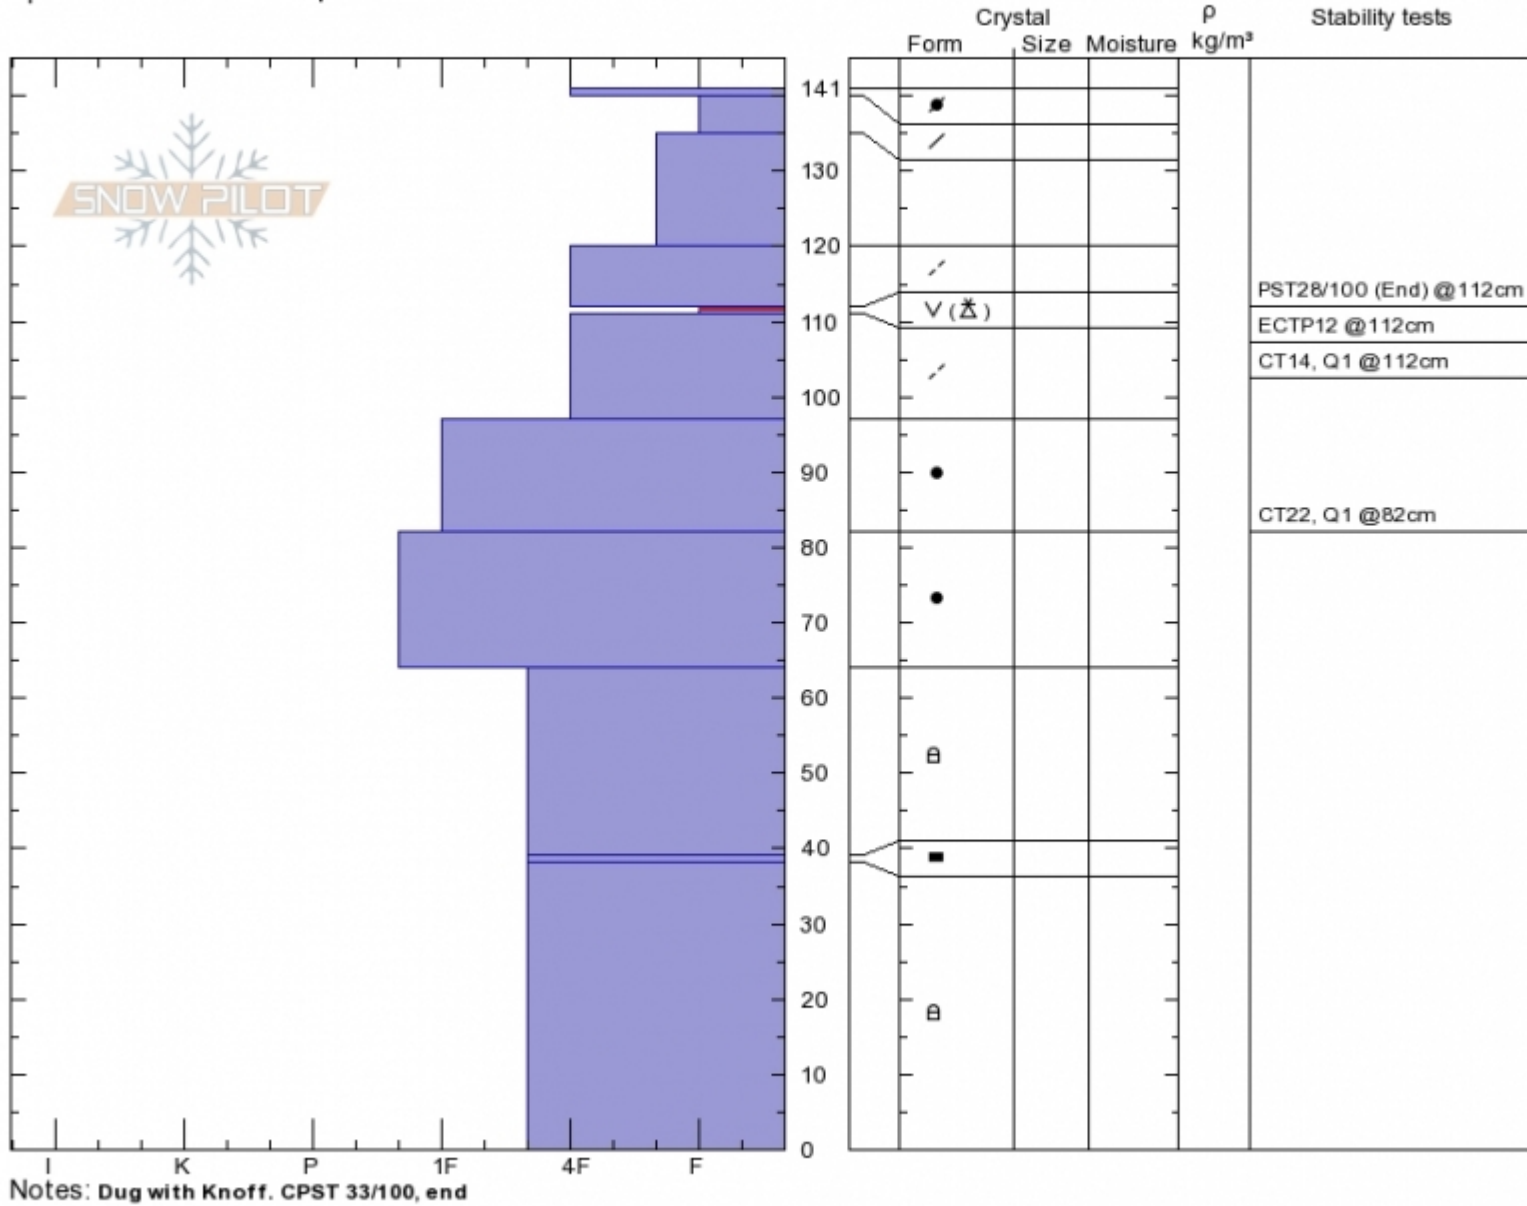

**Bacon Rind Mdw**  
**Madison Range-S**  
**MT**  
 Elevation: **8864 ft**  
 Aspect: **100°**  
 Specifics: **Ski tracks on slope**

**Doug Chabot-Admin**  
**Tue Jan 30 10:40 2018**  
 Co-ord: **44.96991N, -111.09594W**  
 Slope Angle: **18°**  
 Wind Loading: **no**

Stability: **Fair**  
 Air Temperature: **-3°C**  
 Sky Cover: **OVC**  
 Precipitation: **NO**  
 Wind: **SW Moderate**

**HS141**  
 Stability Test Notes

Layer No  
 111-112: F

Advisory Region  
 Southern Madison  
 Southern Madison, 2018-01-31