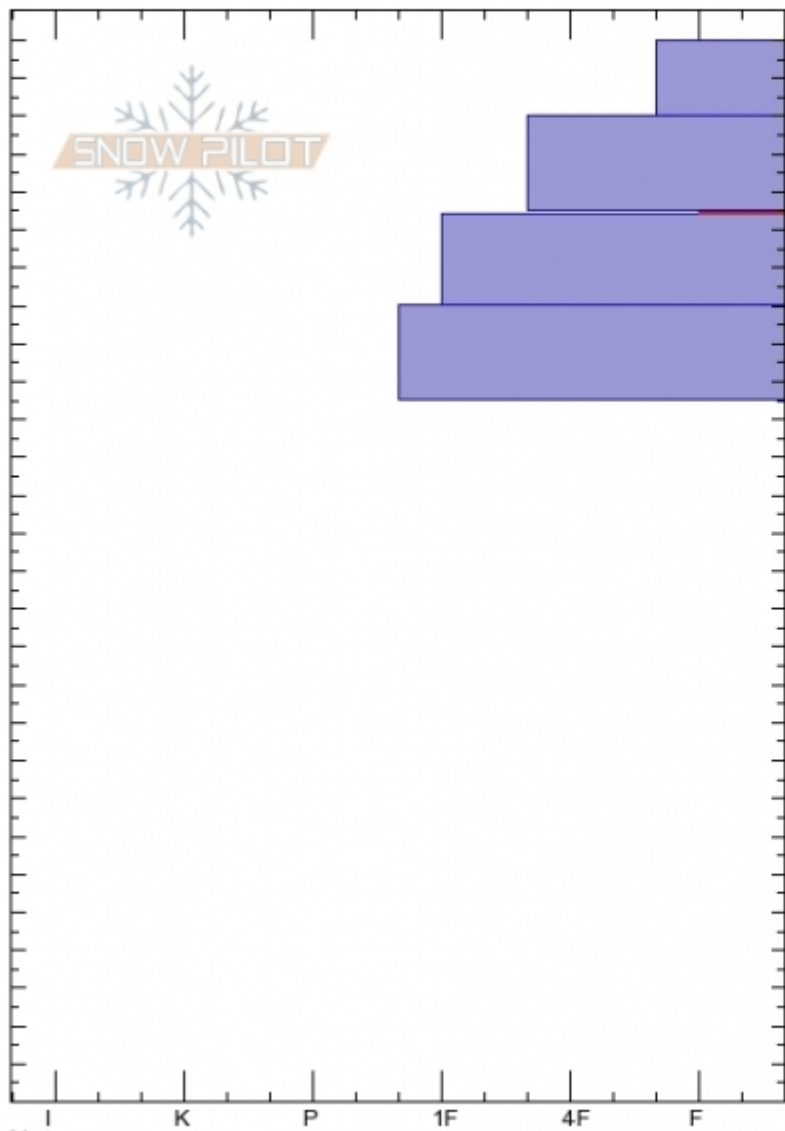

Mt Abundance SE  
 Cooke City  
 MT  
 Elevation: 10500 ft  
 Aspect: 170°  
 Specifics:

Eric Knoff  
 Tue Feb 20 13:00 2018  
 Co-ord: 45.06768N, -110.01230W  
 Slope Angle: 25°  
 Wind Loading: no

Stability: Fair  
 Air Temperature: -20°C  
 Sky Cover: OVC  
 Precipitation: S-1  
 Wind: SW Moderate

HS280  
 Stability Test Notes  
 Layer No  
 234-235: F

Crystal Form	Crystal Size	Moisture	ρ kg/m³	Stability tests
□	0.5-1			ECTP15 @235cm CT11, Q1 @235cm
•				
•				

Notes:

Advisory Region  
 Cooke City  
 Cooke City, 2018-02-22