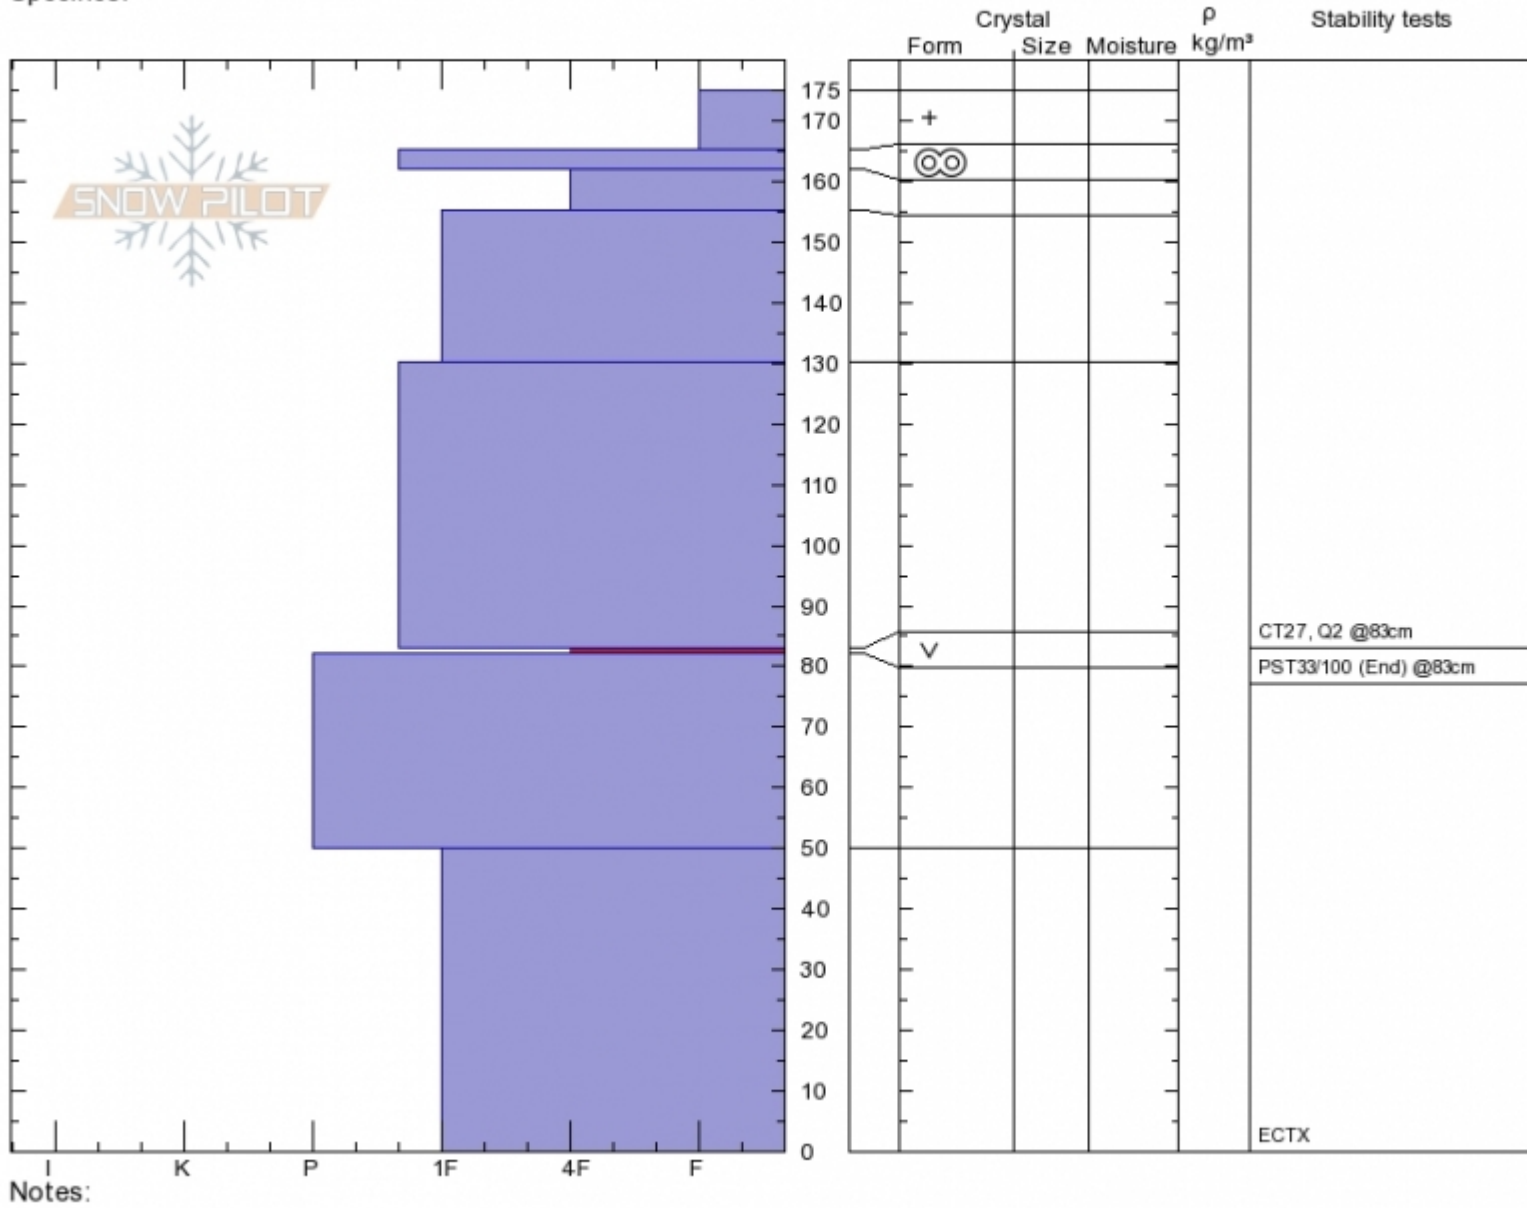

Lionhead Ridge
Lionhead Range
MT
 Elevation: **8000 ft**
 Aspect: **50°**
 Specifics:

Alex Marienthal
Thu Mar 15 10:45 2018
 Co-ord: **44.70203N, -111.29529W**
 Slope Angle: **20°**
 Wind Loading: **no**

Stability: **Good**
 Air Temperature:
 Sky Cover: **OVC**
 Precipitation:
 Wind: **W Light Breeze**

HS175
Stability Test Notes

Layer No
82-83: Pro

Advisory Region
 Lionhead Range
 Lionhead Range, 2018-03-15