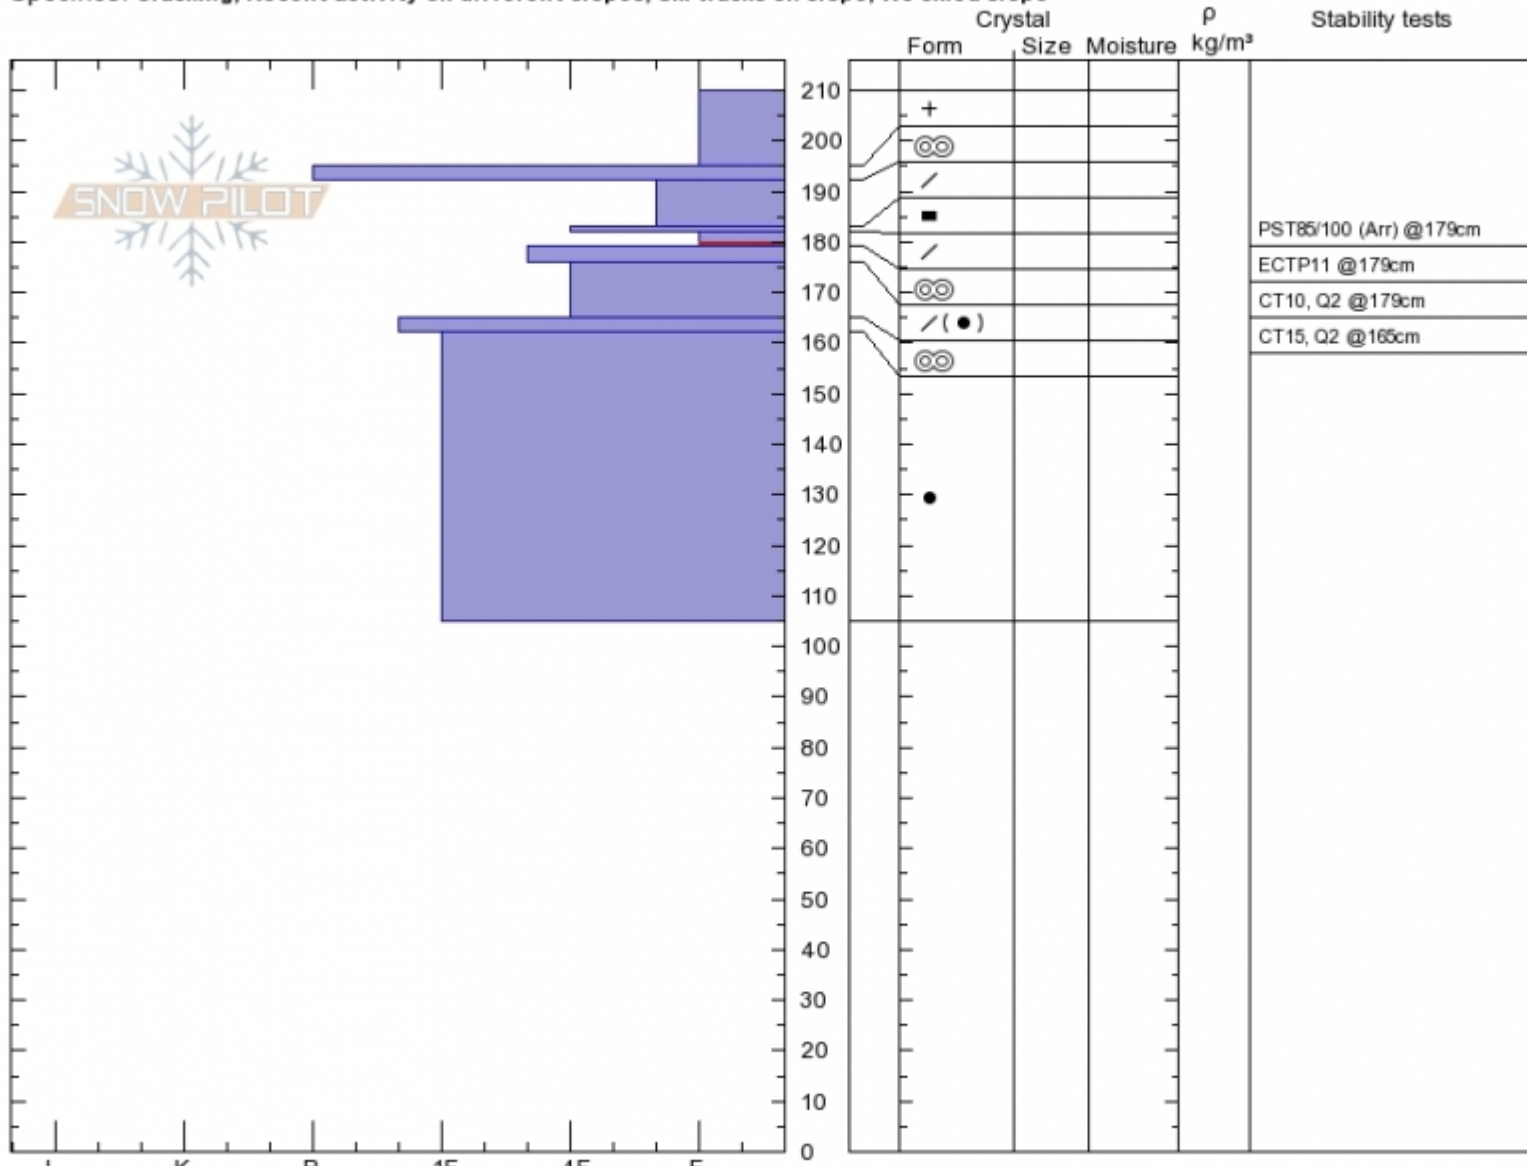

Middle Basin/Beehive
Madison Range-N
MT

Alex Marienthal
Sat Mar 24 00:25 2018
 Co-ord: **45.32384N, -111.37836W**
 Elevation: **8820 ft**
 Aspect: **90°**
 Slope Angle: **25°**
 Wind Loading: **no**

Stability: **Fair**
 Air Temperature:
 Sky Cover: **BKN**
 Precipitation: **NO**
 Wind: **SW Moderate**

HS210
Stability Test Notes

Layer No
179-182: F

Specifics: **Cracking; Recent activity on different slopes; Ski tracks on slope; We skied slope**

Notes: 6in. new snow this morning. Stopped snowing 30-45 minutes before pit. Wind increasing to strong.