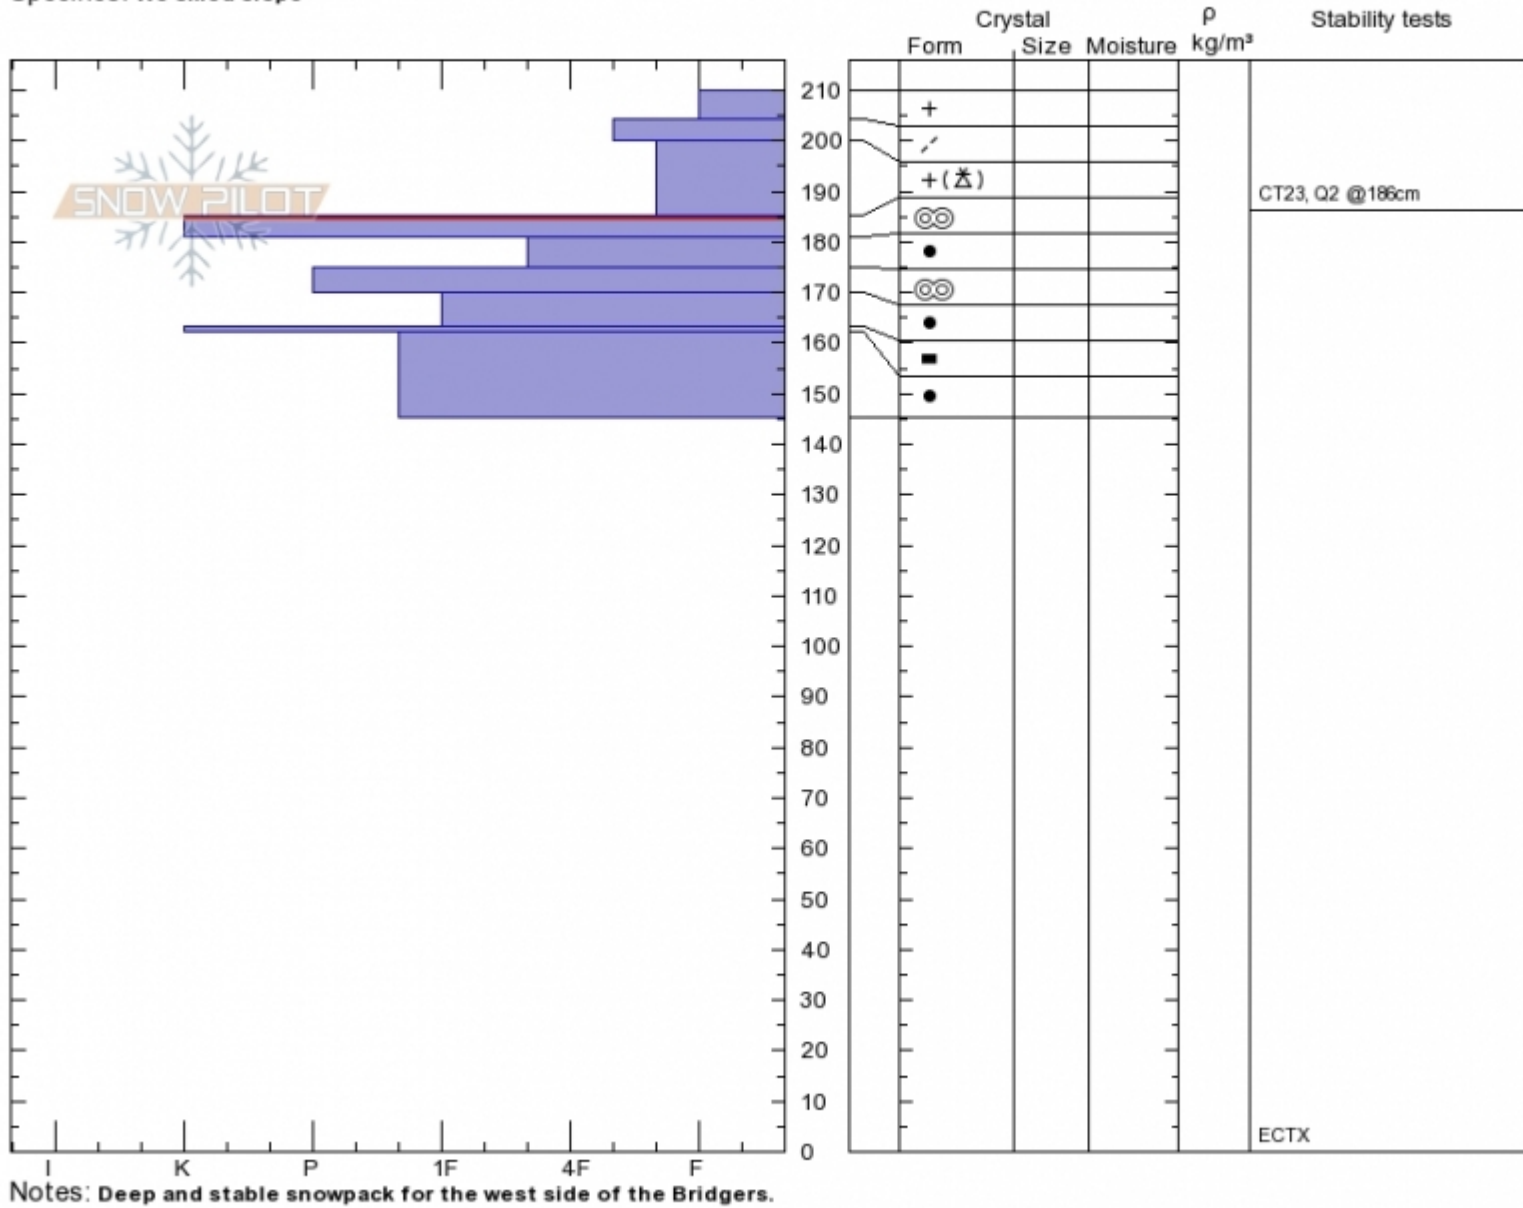

Bridger West, Bostwick Eric Knoff
Bridger Range Thu Mar 29 13:10 2018
MT Co-ord: 45.79434N, -110.94545W
 Elevation: 7900 ft Slope Angle: 31°
 Aspect: 300° Wind Loading: no
 Specifics: We skied slope

Stability: **Very Good** HS210 Layer No
 Air Temperature: -5°C Stability Test Notes 181-185: F
 Sky Cover: **SCT**
 Precipitation: **NO**
 Wind: **SW Light Breeze**