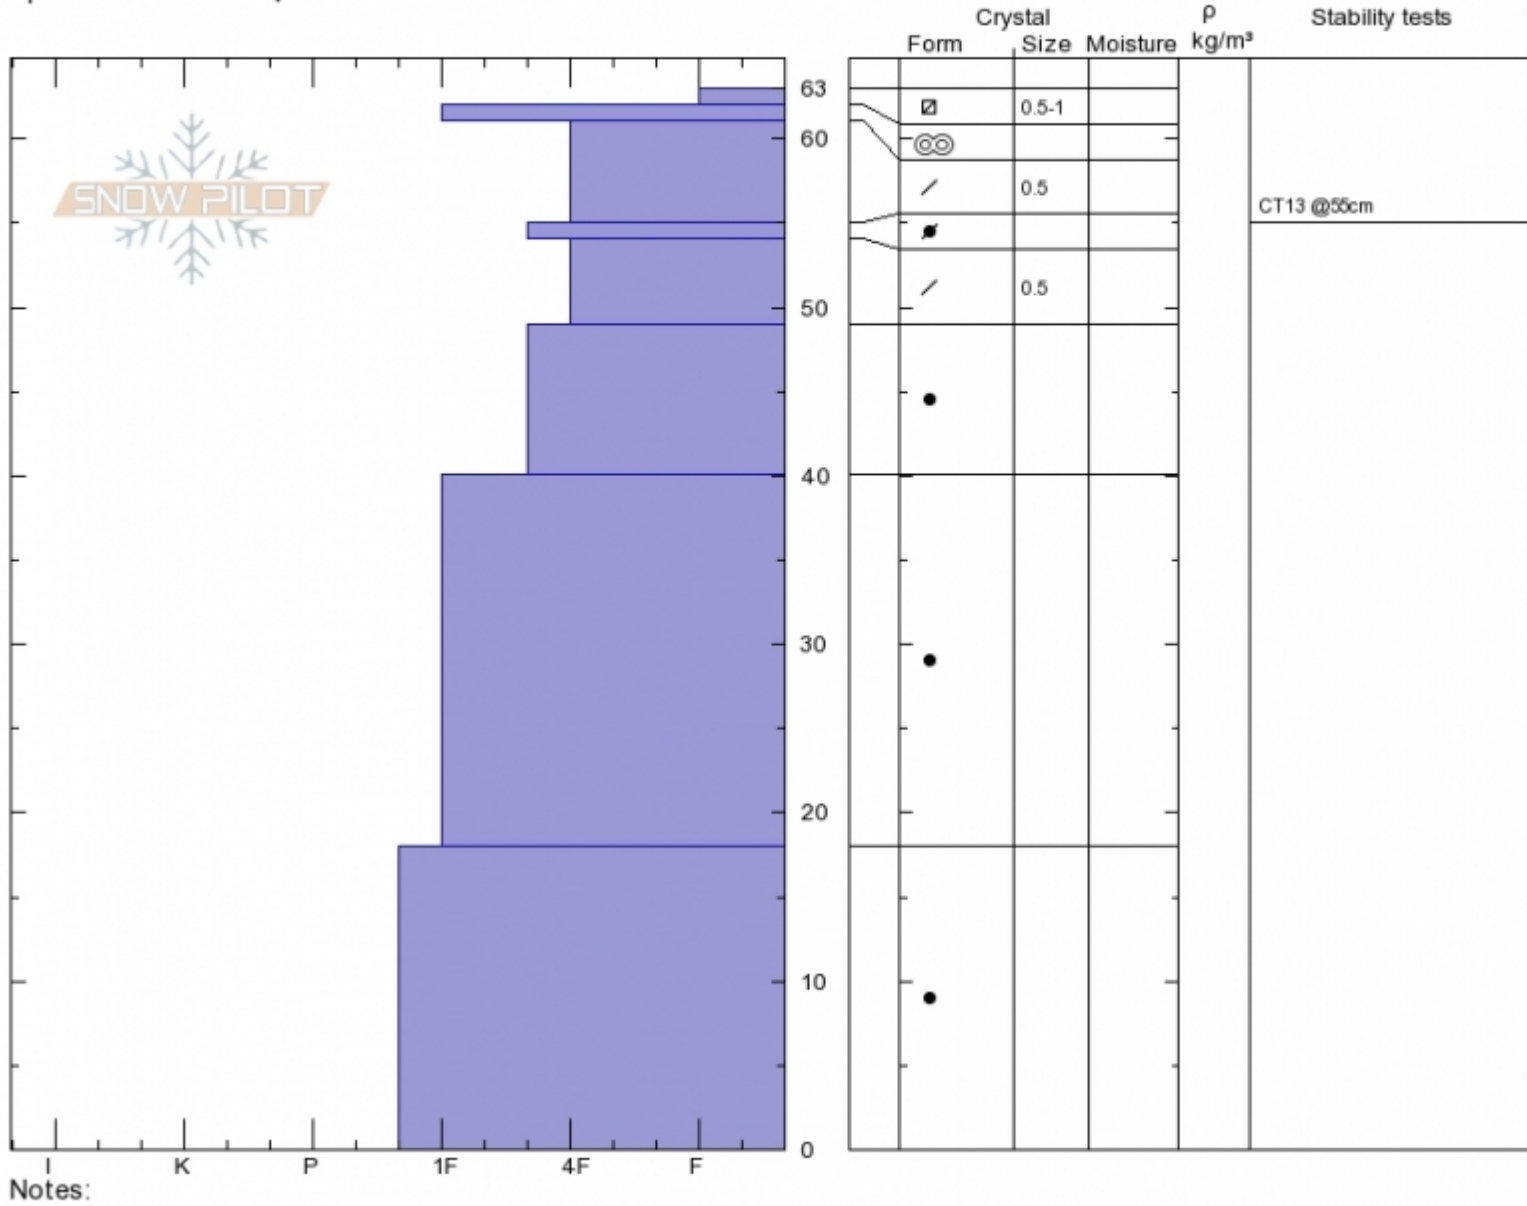

**Blackmore**  
**Gallatin Range-N**  
**MT**  
 Elevation: **9600 ft**  
 Aspect: **110°**  
 Specifics: **We skied slope**

**Andrew Schauer**  
**Wed Nov 21 11:15 2018**  
 Co-ord: **45.44412N, -111.00303W**  
 Slope Angle: **30°**  
 Wind Loading:

Stability:  
 Air Temperature: **2°C**  
 Sky Cover: **CLR**  
 Precipitation: **NO**  
 Wind: **SW Moderate**

**HS63**  
 Stability Test Notes

Layer No  
 62-63: Pro

Snowpit from SE aspect at 9600ft on Mount Blackmore. 11-21-2018.

Advisory Region  
 Northern Gallatin  
 Longitude  
 -111.00W  
 Latitude  
 45.44N

Northern Gallatin, 2018-11-21