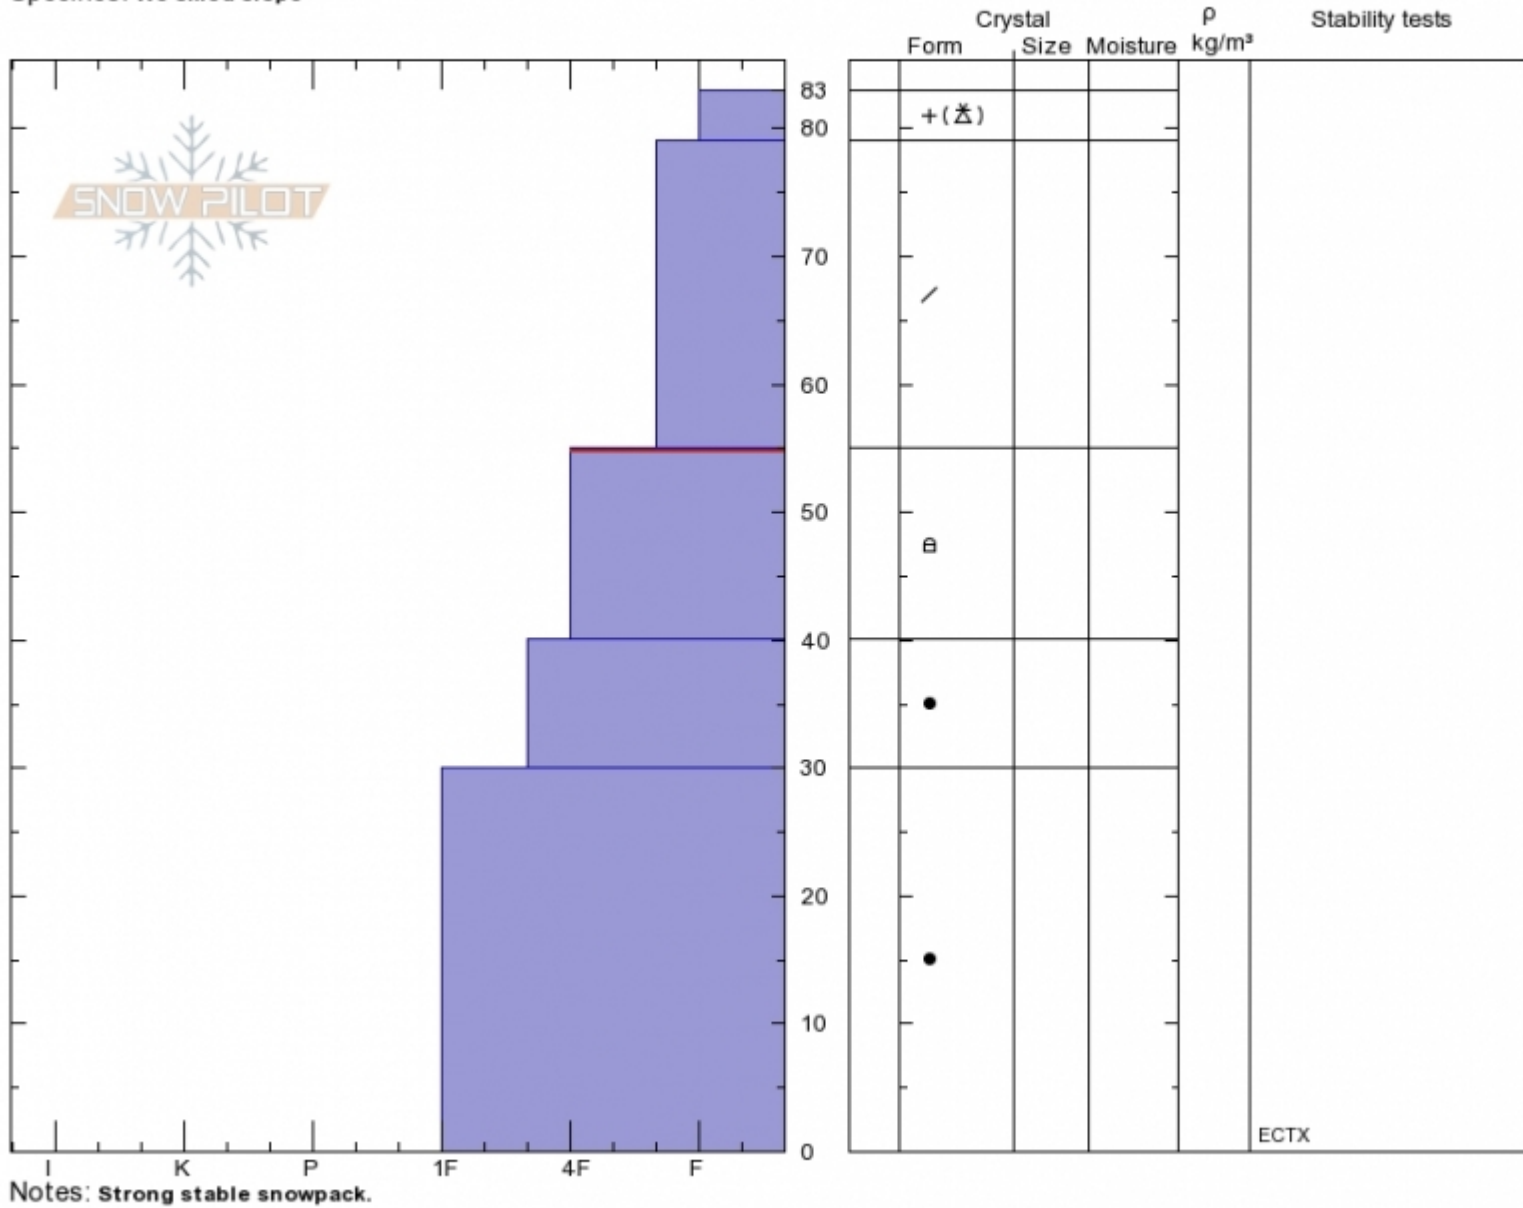

Bear Basin, NE
Madison Range-N
MT
 Elevation: **8800 ft**
 Aspect: **70°**
 Specifics: **We skied slope**

Eric Knoff
Wed Nov 28 12:30 2018
 Co-ord:
 Slope Angle: **28°**
 Wind Loading: **no**

Stability:
 Air Temperature: **-5°C**
 Sky Cover: **SCT**
 Precipitation: **NO**
 Wind: **W Light Breeze**

HS83
 Stability Test Notes

Layer No
40-55: Pr

Advisory Region
 Northern Madison
 Northern Madison, 2018-11-29