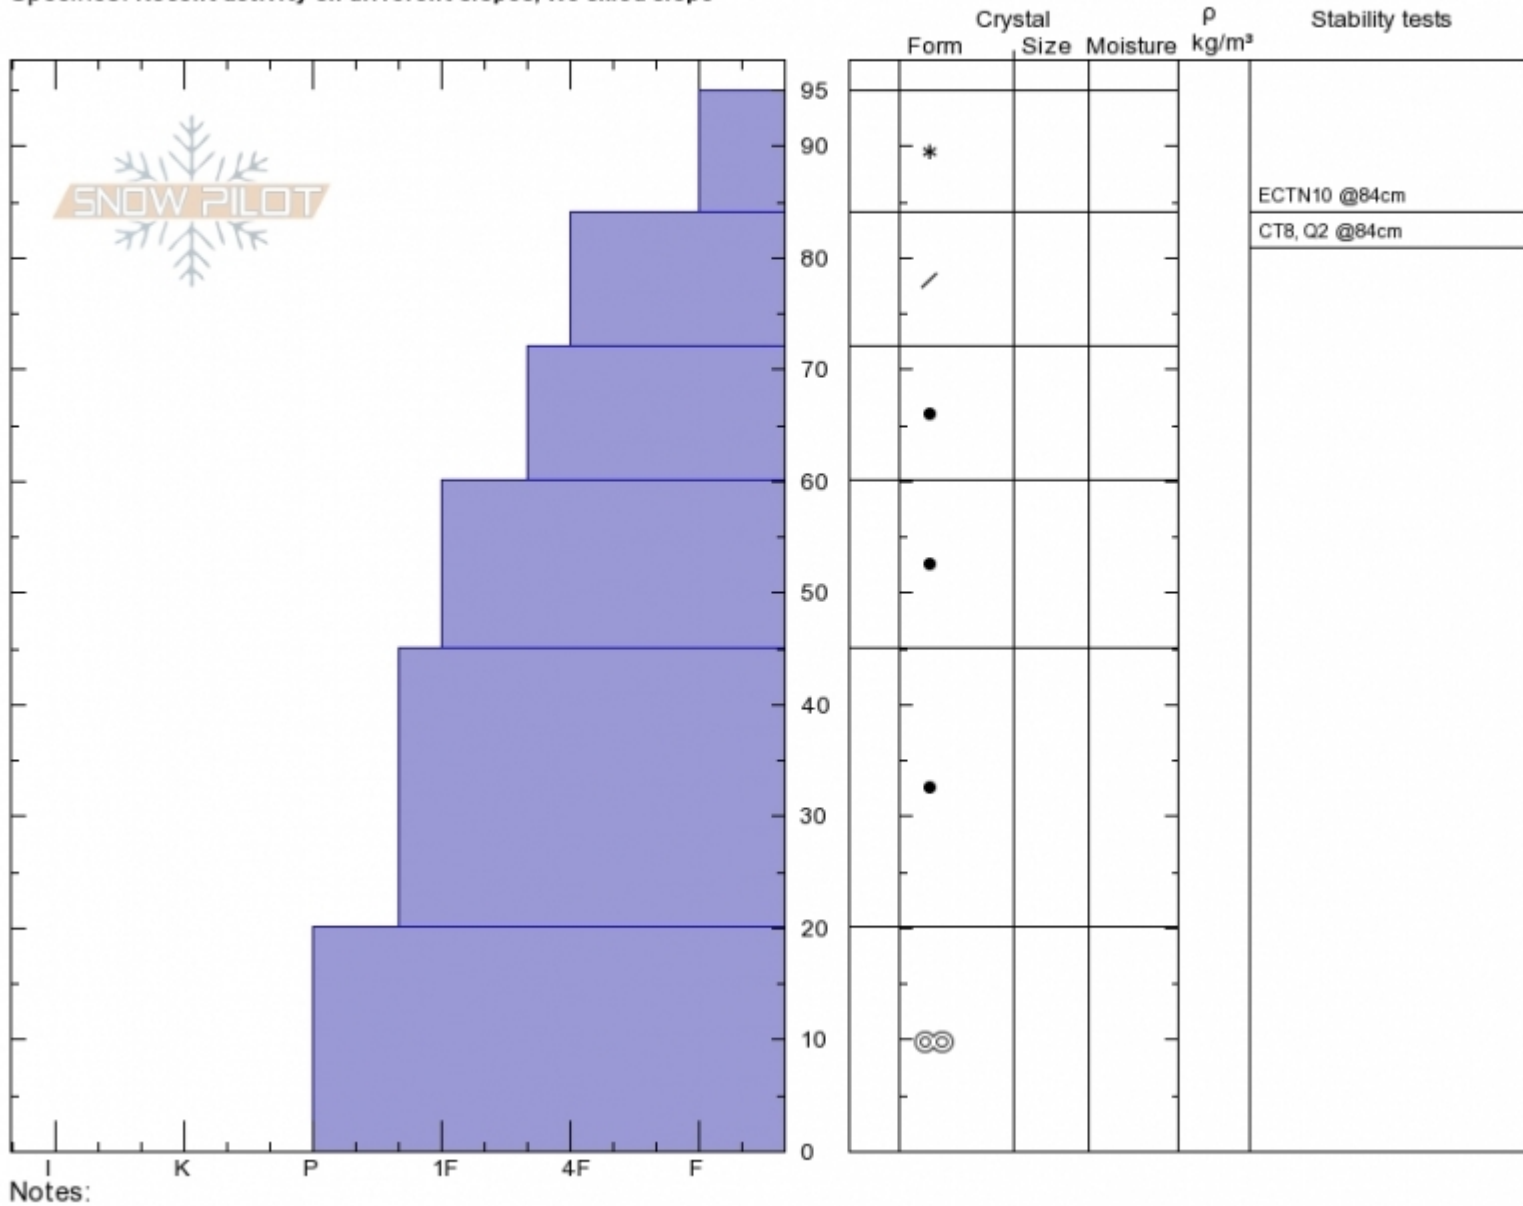

Bostwick Canyon
Bridger Range
MT
Elevation: **7990 ft**
Aspect: **290°**
Specifics: **Recent activity on different slopes; We skied slope**

Alex Marienthal
Sat Dec 1 11:45 2018
Co-ord: **45.79311N, -110.94444W**
Slope Angle: **28°**
Wind Loading:
Specifics: **Recent activity on different slopes; We skied slope**

Stability: **Good**
Air Temperature:
Sky Cover: **BKN**
Precipitation: **NO**
Wind: **Light Breeze**

HS95
Stability Test Notes

Layer No

Advisory Region
Bridger Range
Bridger Range, 2018-12-03