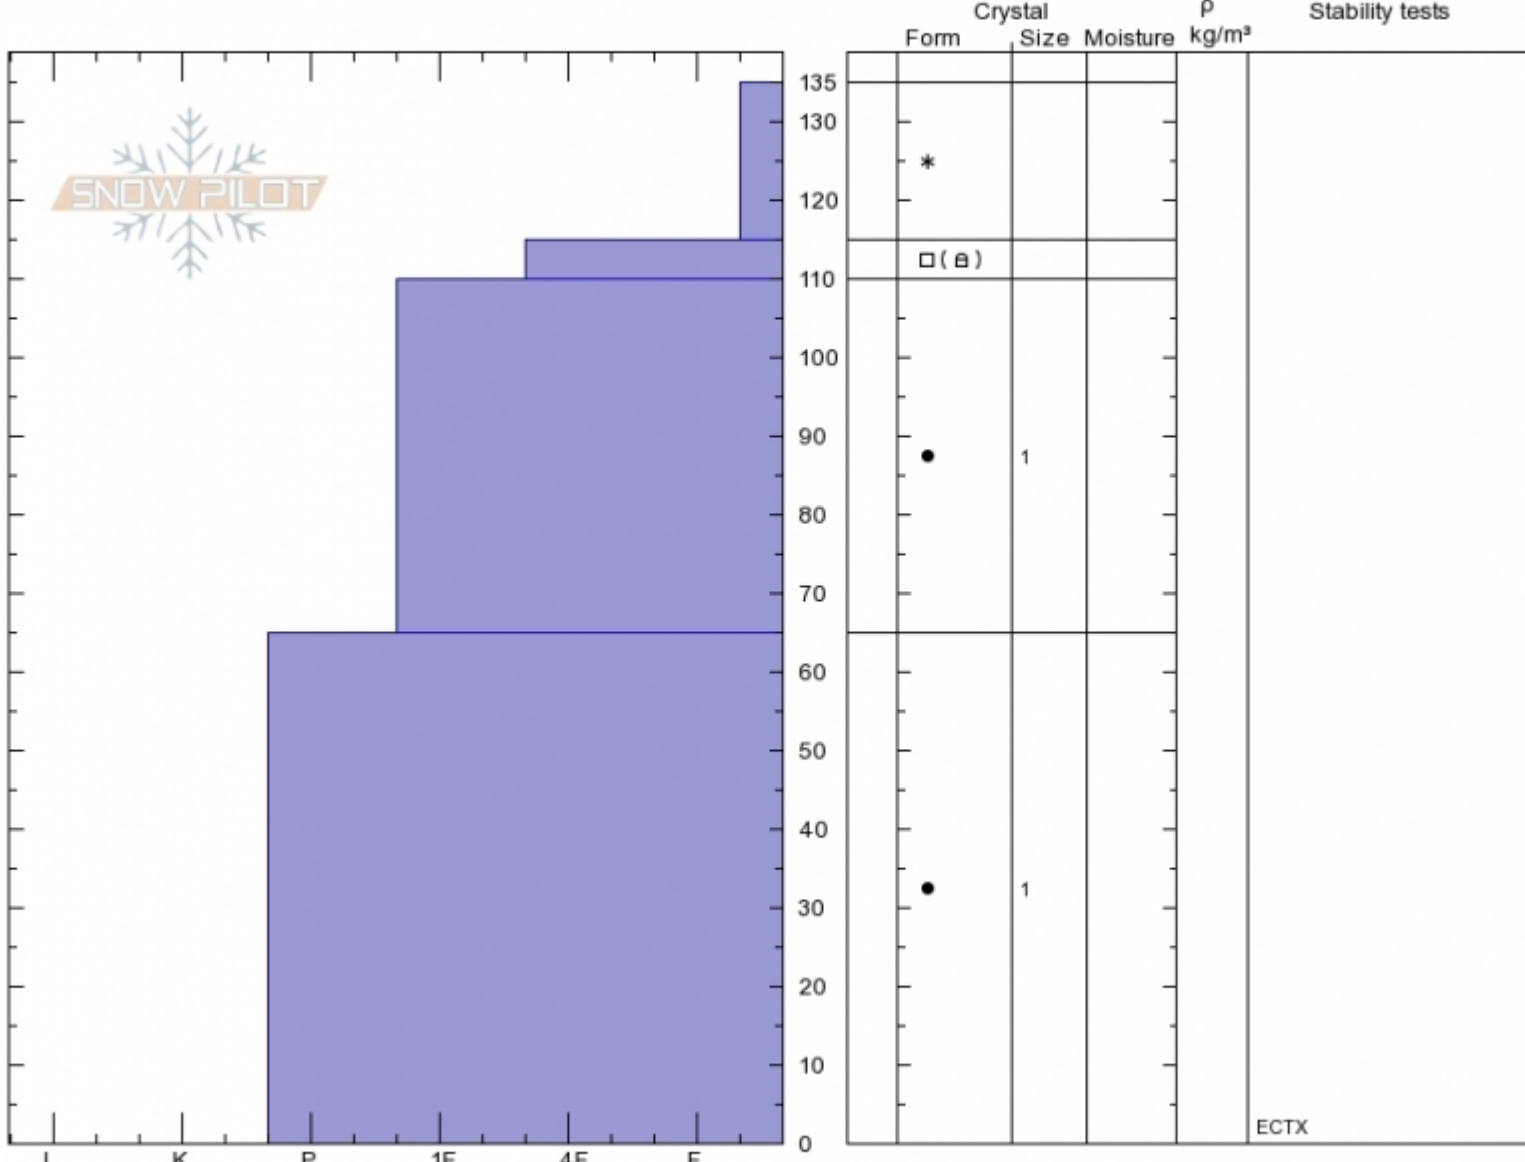

**The Throne
Bridger Range
MT**
Elevation: **8150 ft**
Aspect: **90°**

Alex Marienthal
Sun Dec 2 11:15 2018
Co-ord: **45.88400N, -110.95015W**
Slope Angle: **35°**
Wind Loading:

Stability:
Air Temperature:
Sky Cover: **CLR**
Precipitation: **NO**
Wind: **Calm**

HS135
Stability Test Notes

Layer No

Specifics: Recent activity on different slopes; Ski tracks on slope; We skied slope; Snowmobile tracks on slope

Notes: We dug a second pit on ENE aspect 8450' elev.: Similar structure to this pit, HS 160 and ECTN16, CT14 Q2 @ 135cm (same layer as