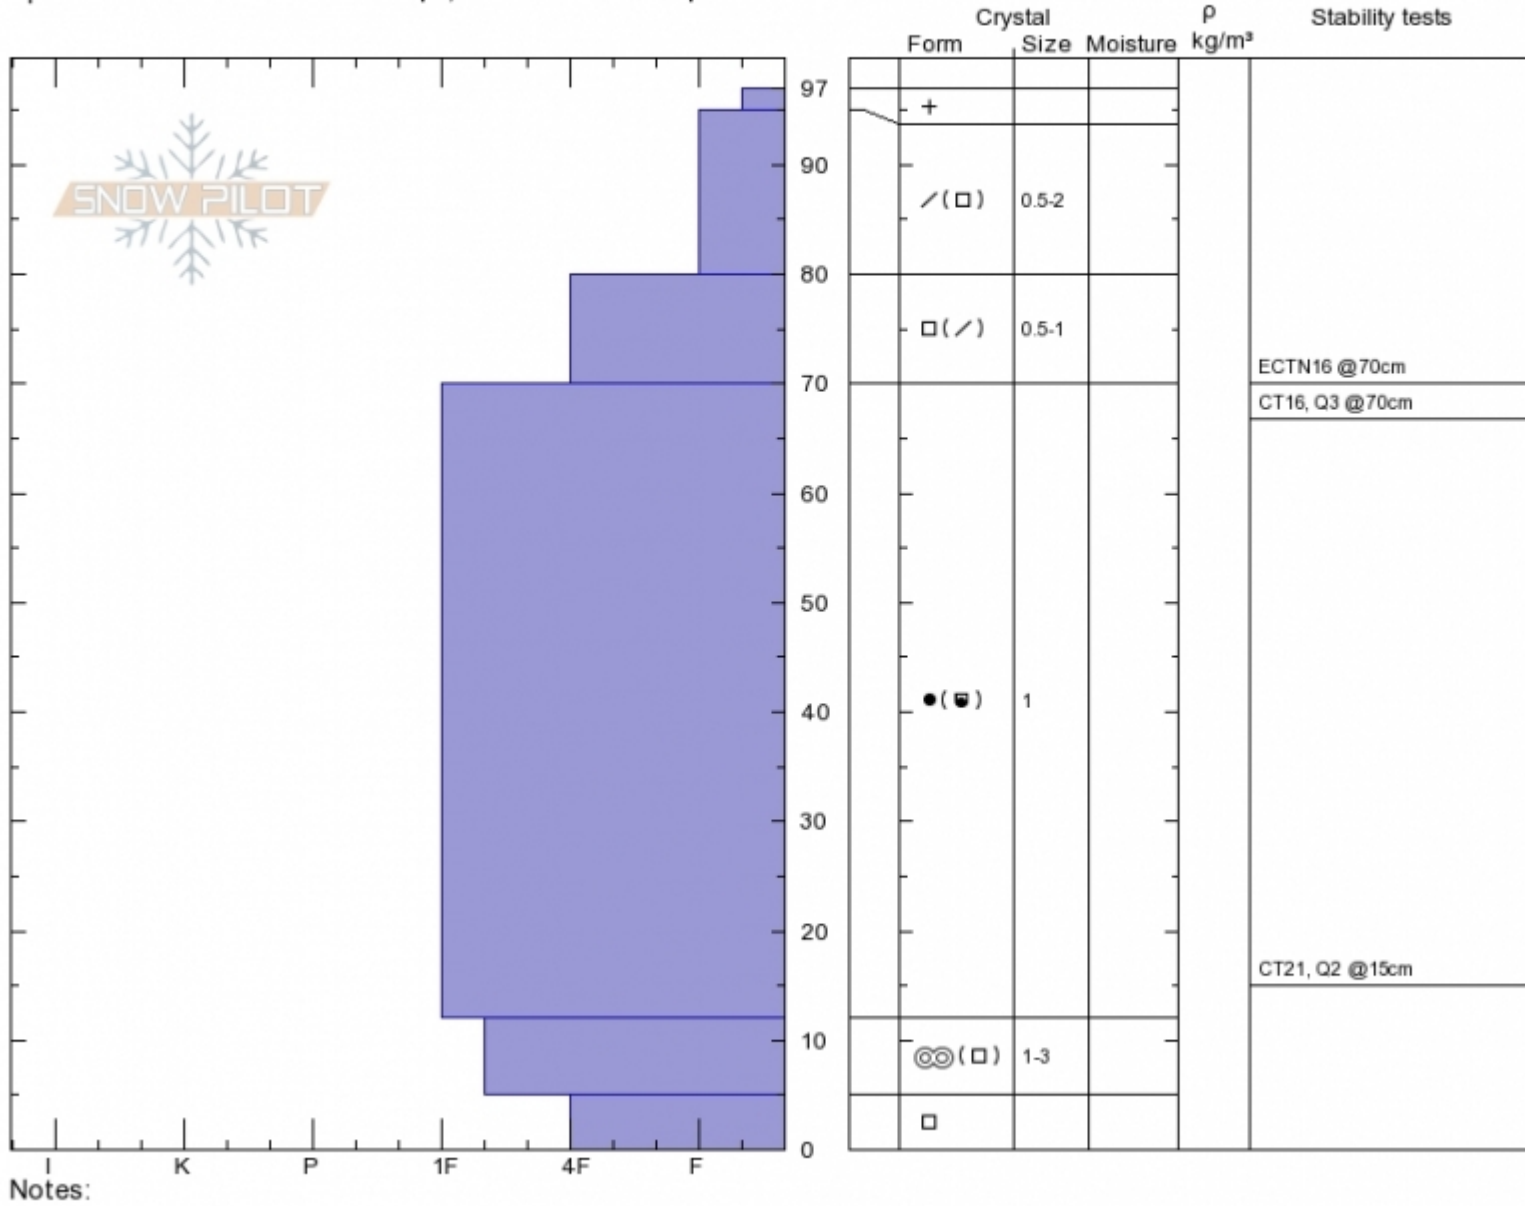

second yellow mule
Madison Range-N
MT
Elevation: 9360 ft
Aspect: 30°
Specifics: Snowmobile tracks on slope; We snowmobiled slope

Alex Marienthal
Thu Dec 6 11:11 2018
Co-ord: 45.17742N, -111.40088W
Slope Angle: 24°
Wind Loading: previous

Stability: **Good**
Air Temperature:
Sky Cover: **CLR**
Precipitation:
Wind: **Calm**

HS97
Stability Test Notes

Layer No

Advisory Region
Northern Madison
Northern Madison, 2018-12-07