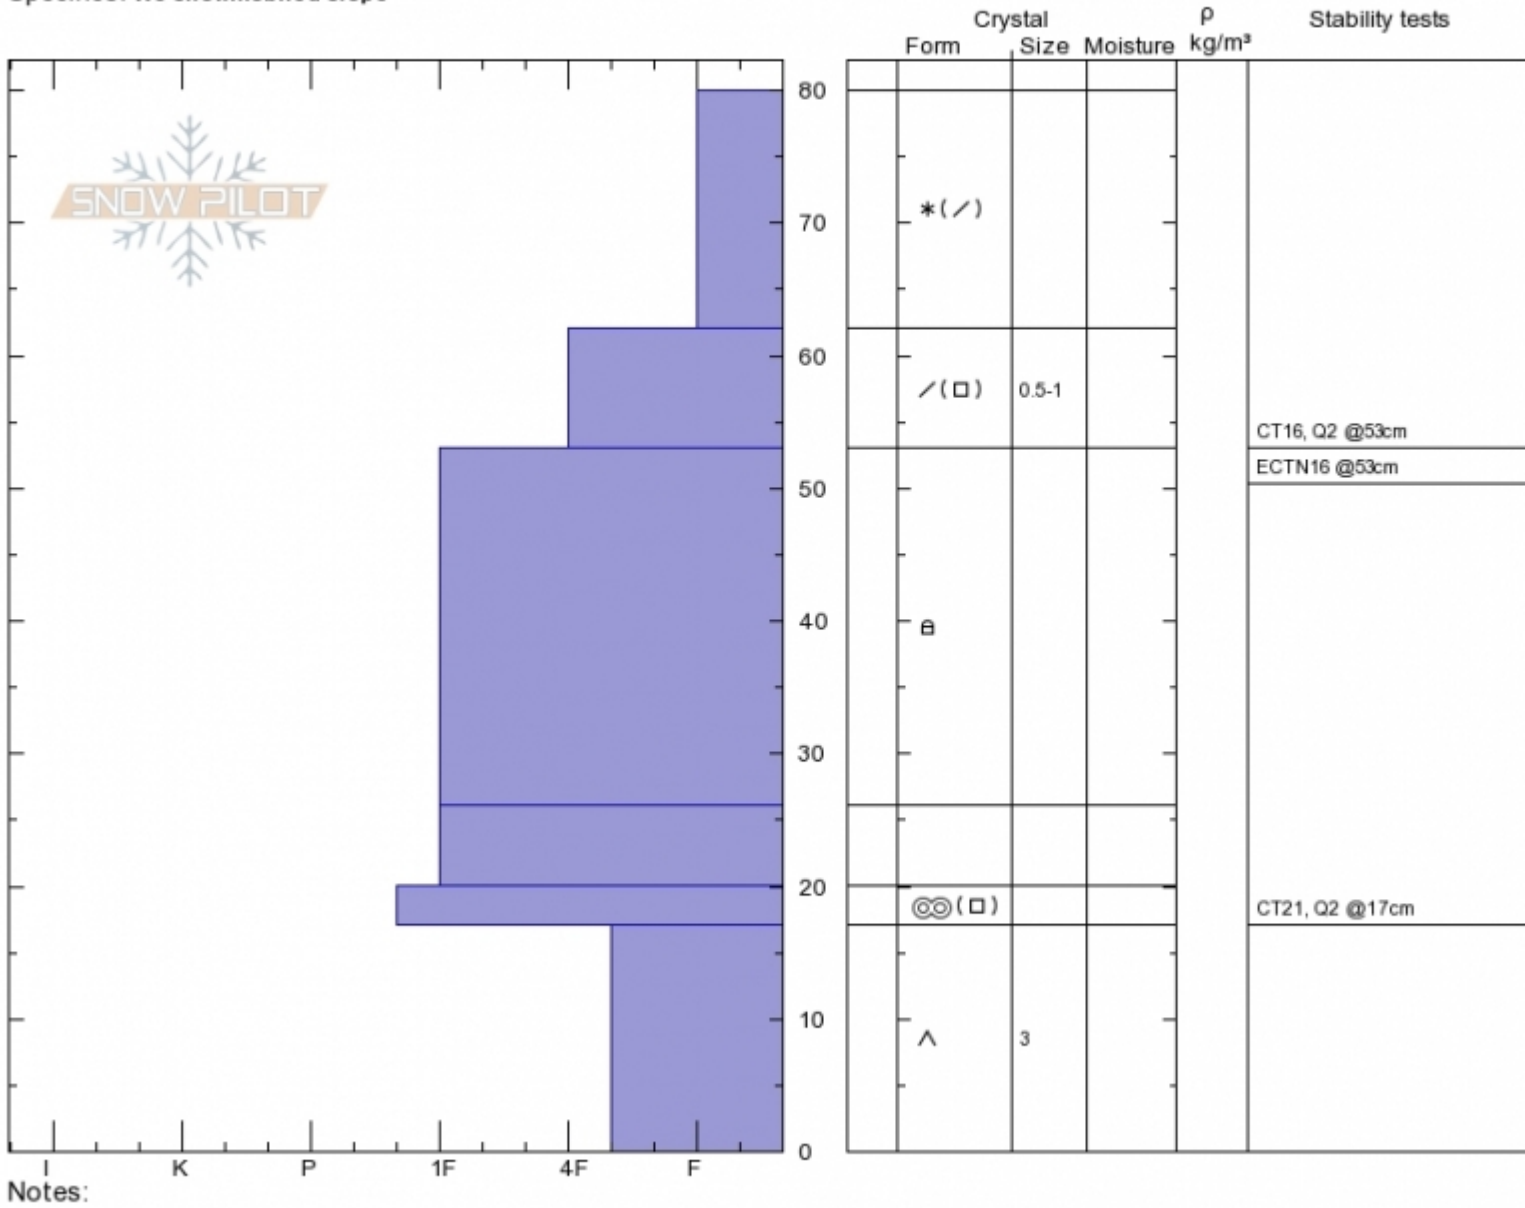

first yellow mule
Madison Range-N
MT
Elevation: **9355 ft**
Aspect: **9°**
Specifics: **We snowmobiled slope**

Alex Marienthal
Thu Dec 6 12:45 2018
Co-ord: **45.17548N, -111.38575W**
Slope Angle: **25°**
Wind Loading:

Stability: **Good**
Air Temperature:
Sky Cover: **CLR**
Precipitation:
Wind: **Calm**

HS80
Stability Test Notes

Layer No

Advisory Region
Northern Madison
Northern Madison, 2018-12-07