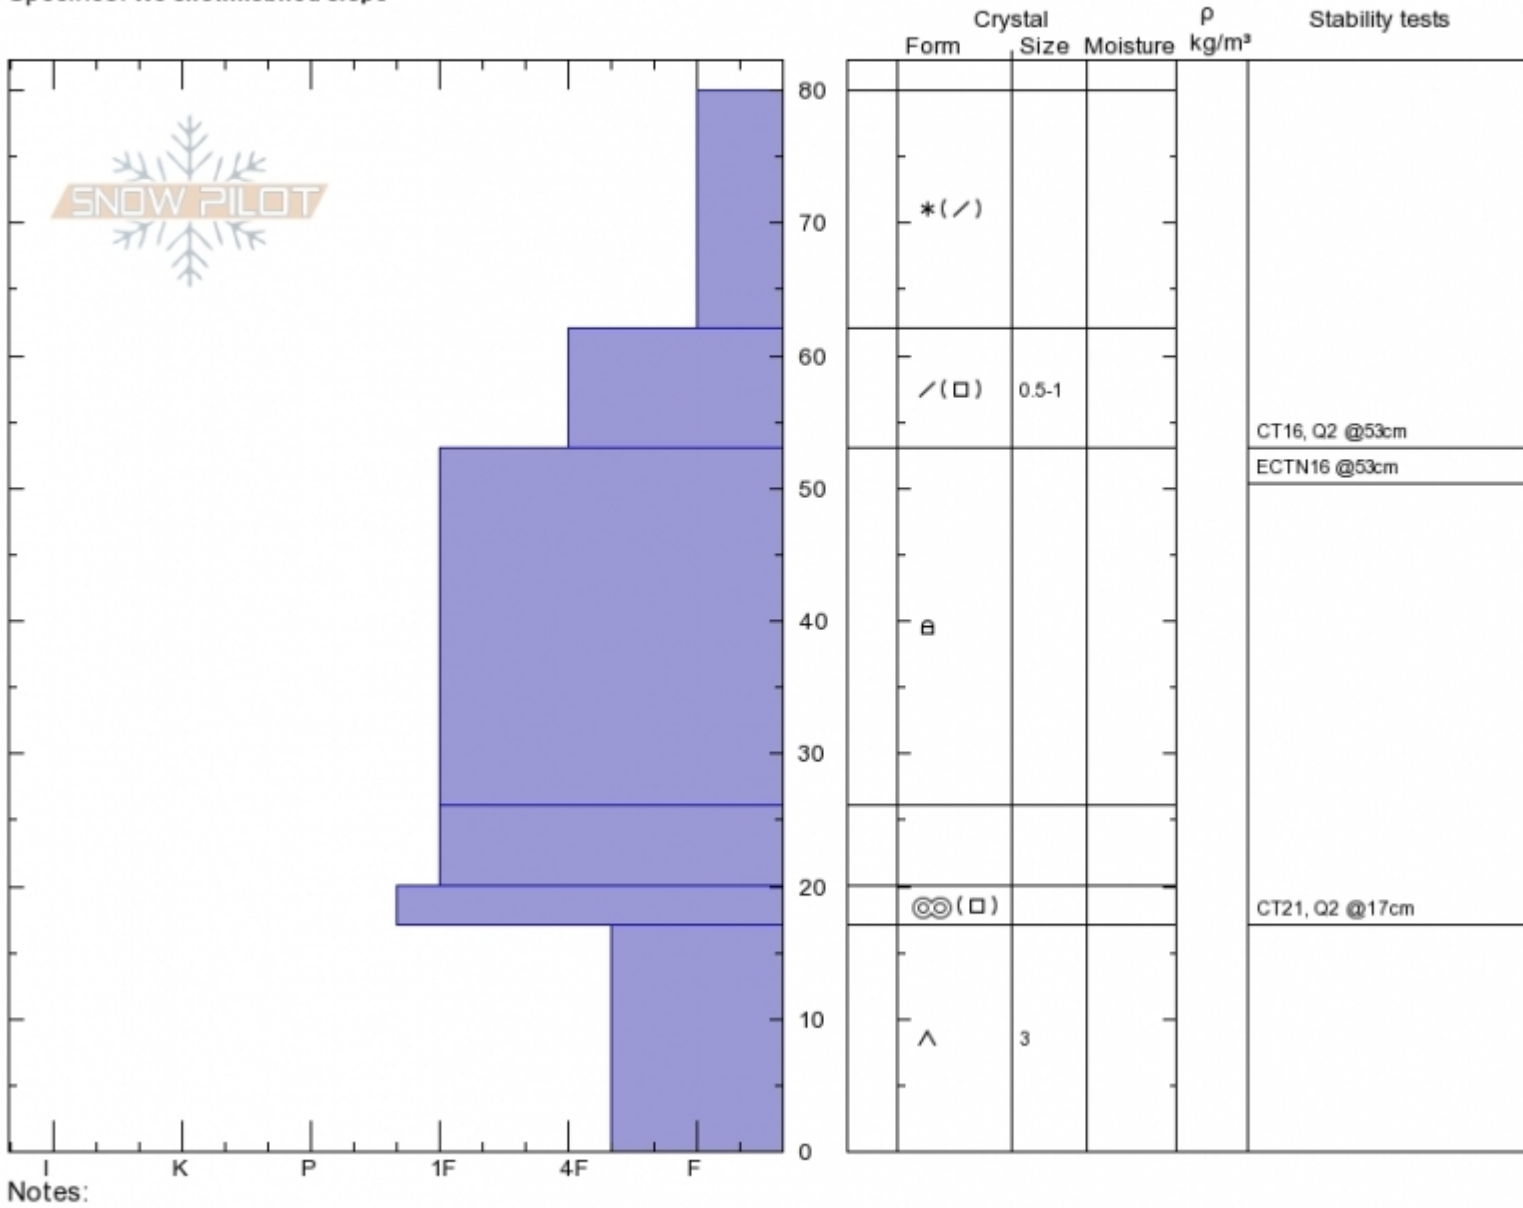

first yellow mule
Madison Range-N
MT
Elevation: **9355 ft**
Aspect: **9°**
Specifics: **We snowmobiled slope**

Alex Marienthal
Thu Dec 6 12:45 2018
Co-ord: **45.17548N, -111.38575W**
Slope Angle: **25°**
Wind Loading:

Stability: **Good**
Air Temperature:
Sky Cover: **CLR**
Precipitation:
Wind: **Calm**

HS80
Stability Test Notes

Layer No

Advisory Region
Northern Madison
Northern Madison, 2018-12-07