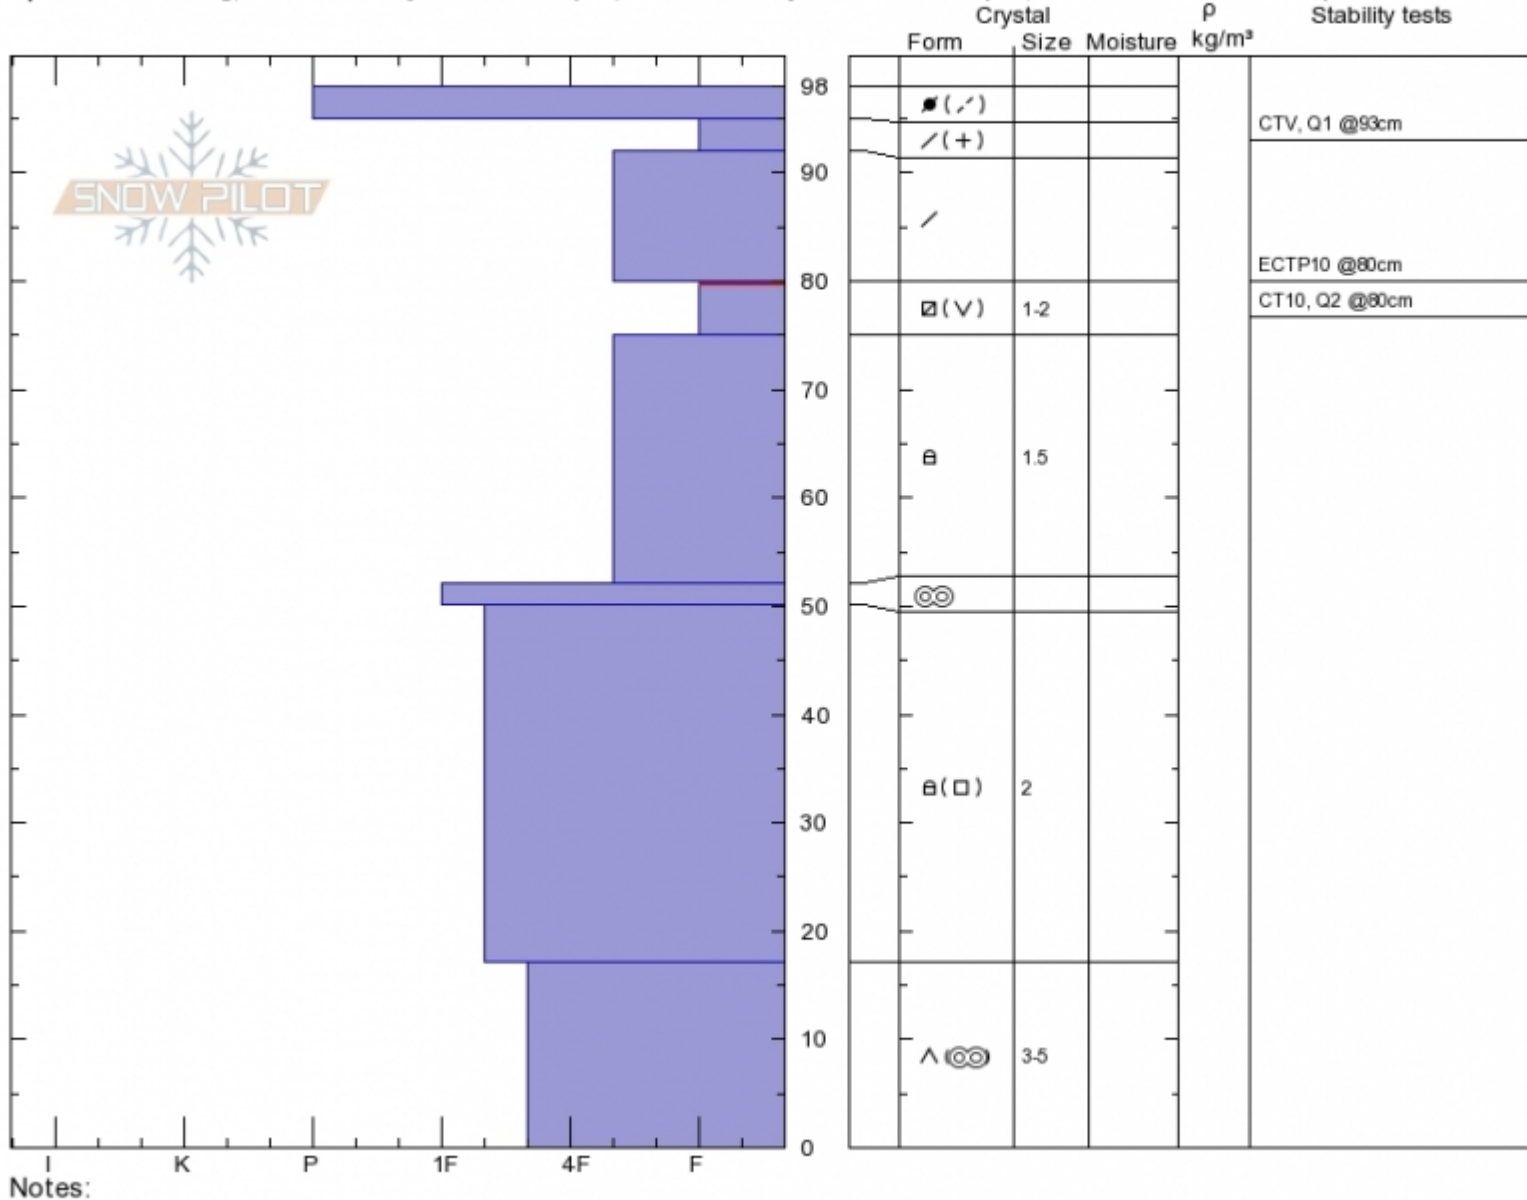

Second Yellow Mule  
Madison Range-N  
MT

Elevation: 9380 ft  
Aspect: 45°

Alex Marienthal  
Sun Dec 16 10:20 2018  
Co-ord: 45.17730N, -111.40087W  
Slope Angle: 30°  
Wind Loading: **yes**

Stability: **Poor**  
Air Temperature:  
Sky Cover: **SCT**  
Precipitation:  
Wind: **Calm**

HS98  
Stability Test Notes

Layer No  
75-80: Pr  
0-17: Icy r

Specifics: Cracking; Recent activity on similar slopes; Recent activity on different slopes; Snowmobile tracks on slope

Advisory Region  
Northern Madison  
**Avalanche Details:** [Snowmobiler triggered wind slab on Buck Ridge](#)  
Northern Madison, 2018-12-16