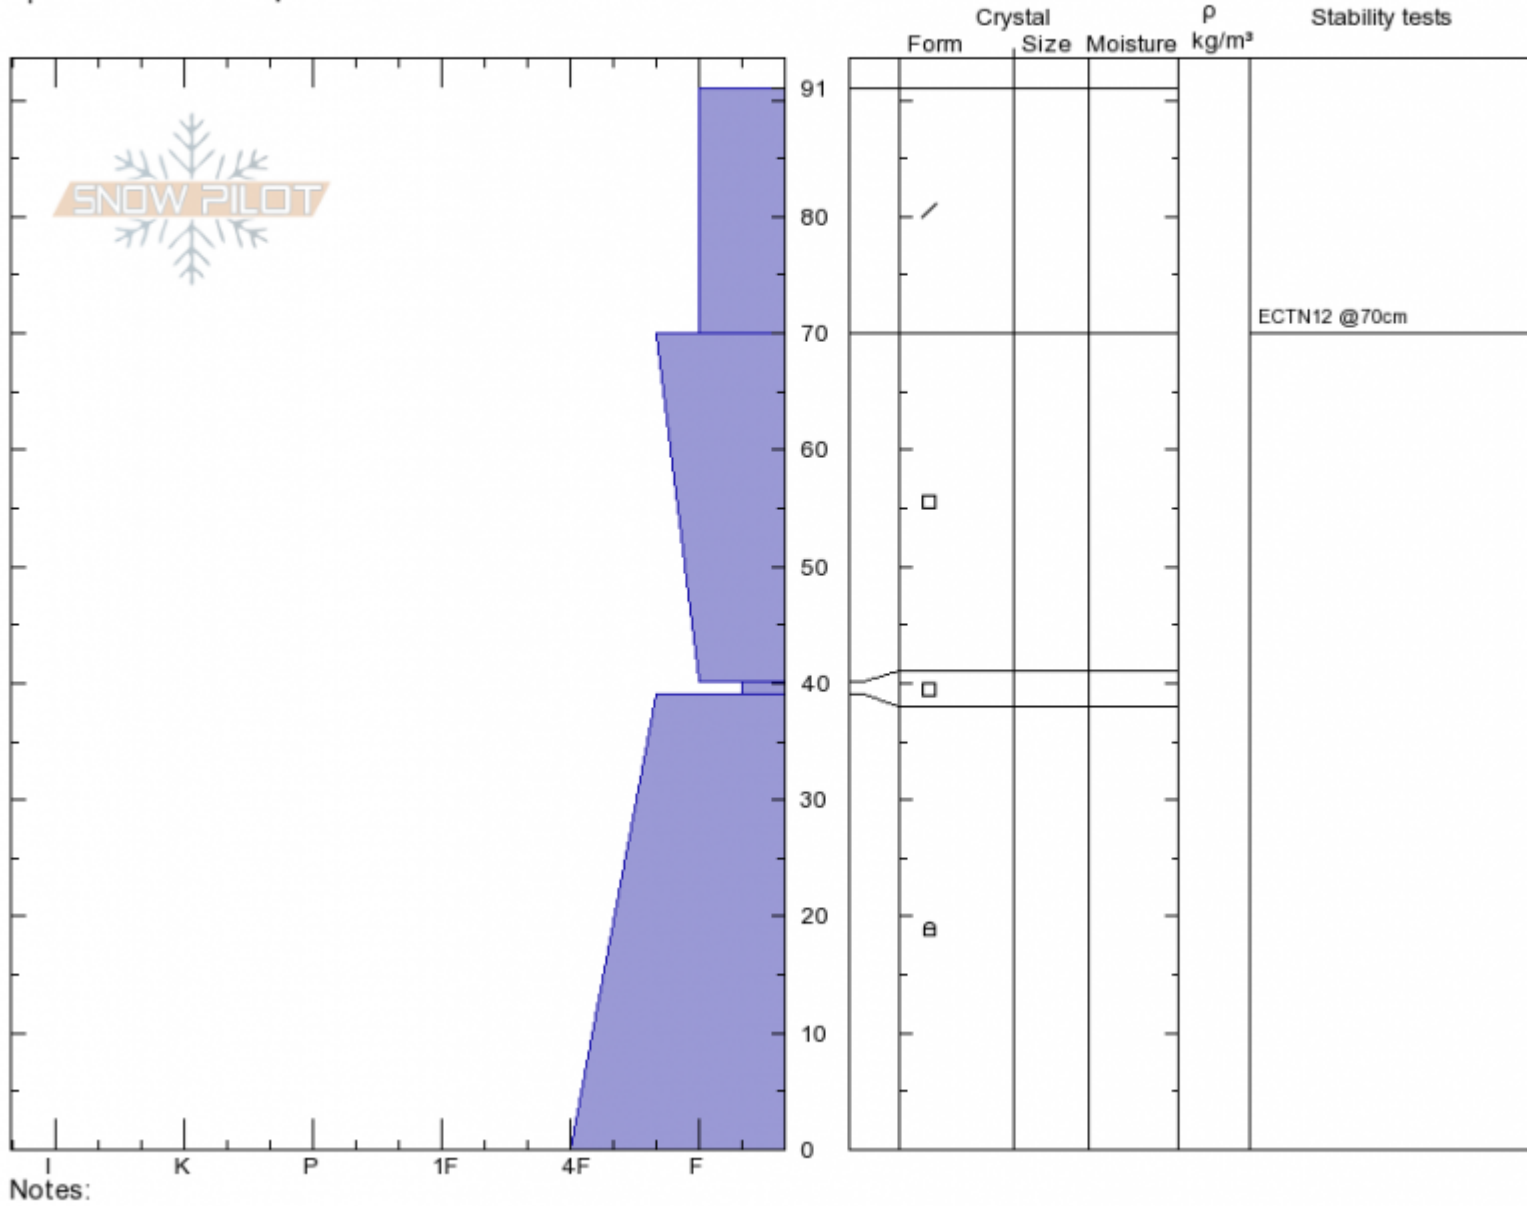

Dog Leg
Bridger Range
MT
 Elevation: **8200 ft**
 Aspect: **69°**
 Specifics: **We skied slope**

Andrew Schauer
Sun Dec 16 15:20 2018
 Co-ord: **45.83187N, -110.93578W**
 Slope Angle: **36°**
 Wind Loading: **no**

Stability: **Good**
 Air Temperature: **-2°C**
 Sky Cover: **CLR**
 Precipitation: **NO**
 Wind: **Calm**

HS91
 Stability Test Notes

Layer No
39-40: Pr

Advisory Region
 Bridger Range
 Longitude
 -110.94W
 Latitude
 45.83N
 Bridger Range, 2018-12-16