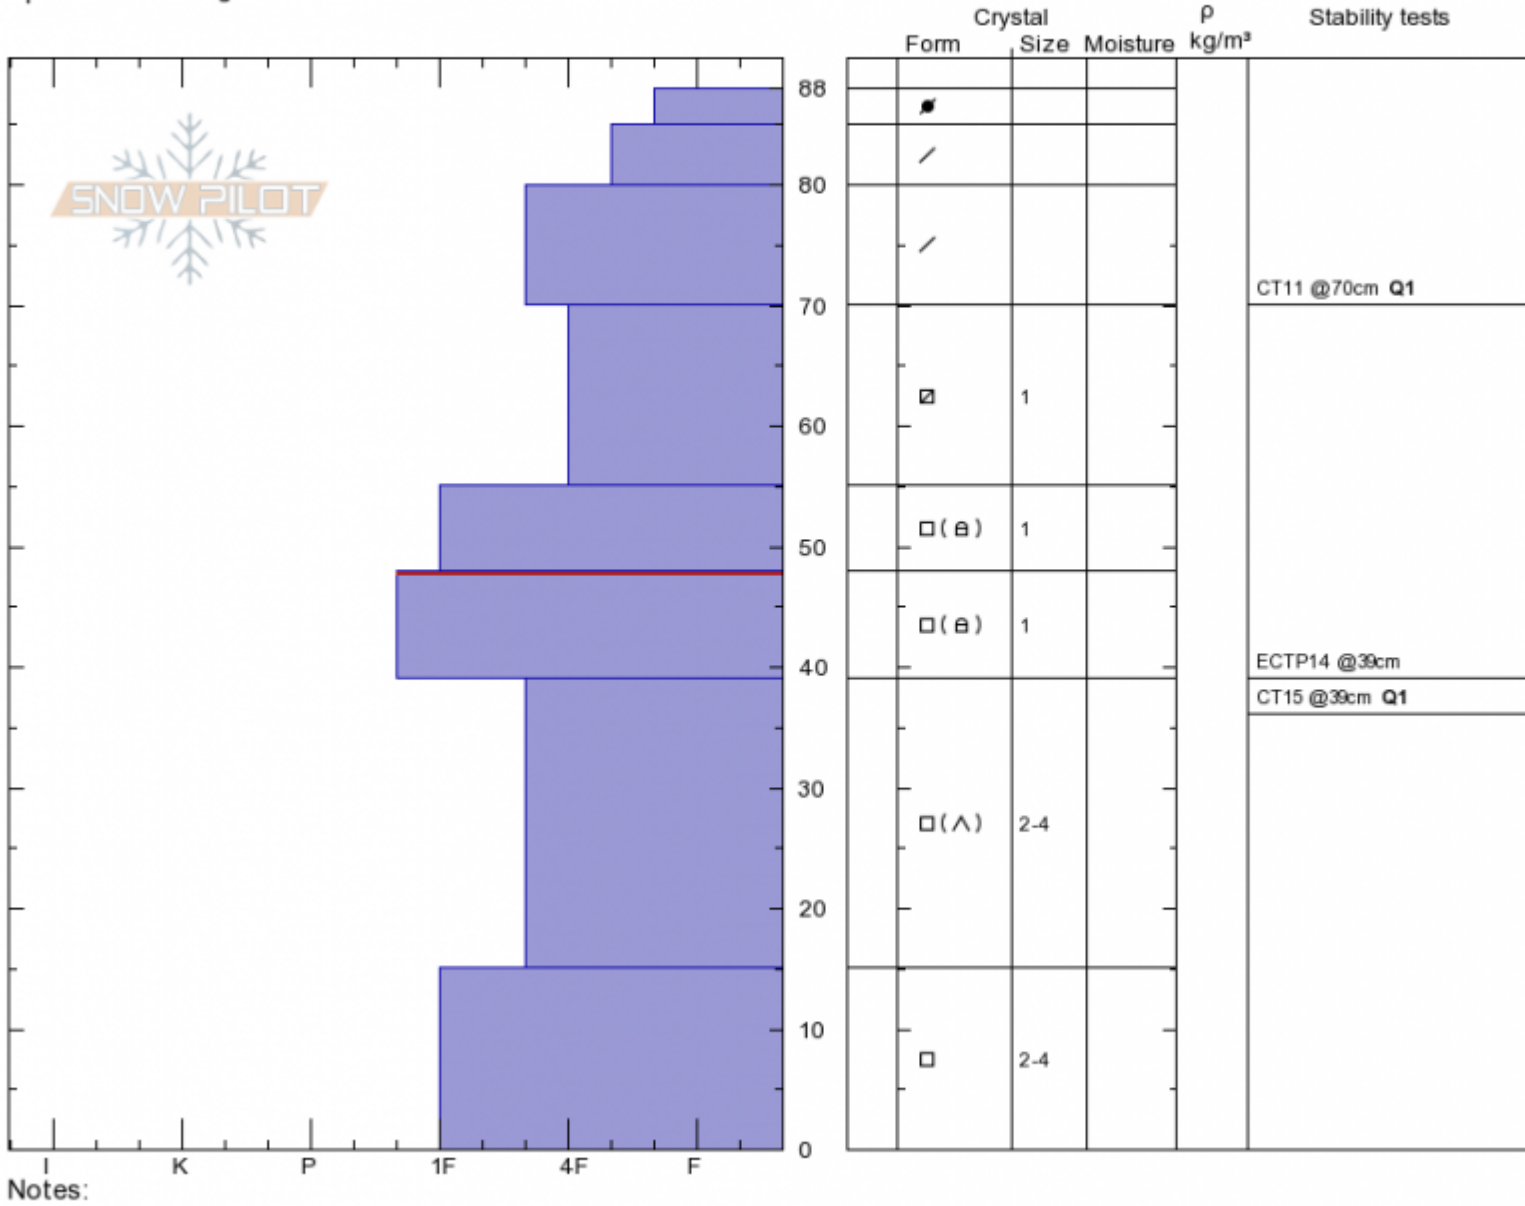

Ski Hill  
Henry Mtns  
MT  
Elevation: 8100 ft  
Aspect: 50°  
Specifics: Cracking

Andrew Schauer  
Tue Dec 18 10:45 2018  
Co-ord: 44.70350N, -111.29728W  
Slope Angle: 30°  
Wind Loading: yes

Stability: Fair  
Air Temperature: -4°C  
Sky Cover: OVC  
Precipitation: NO  
Wind: W Moderate

HS88 PS15  
Stability Test Notes  
70: Q1  
39: Q1

Layer No  
39-48: Pr  
0-15: icy

Advisory Region  
Lionhead Range  
Longitude  
-111.30W  
Latitude  
44.70N  
Lionhead Range, 2018-12-18