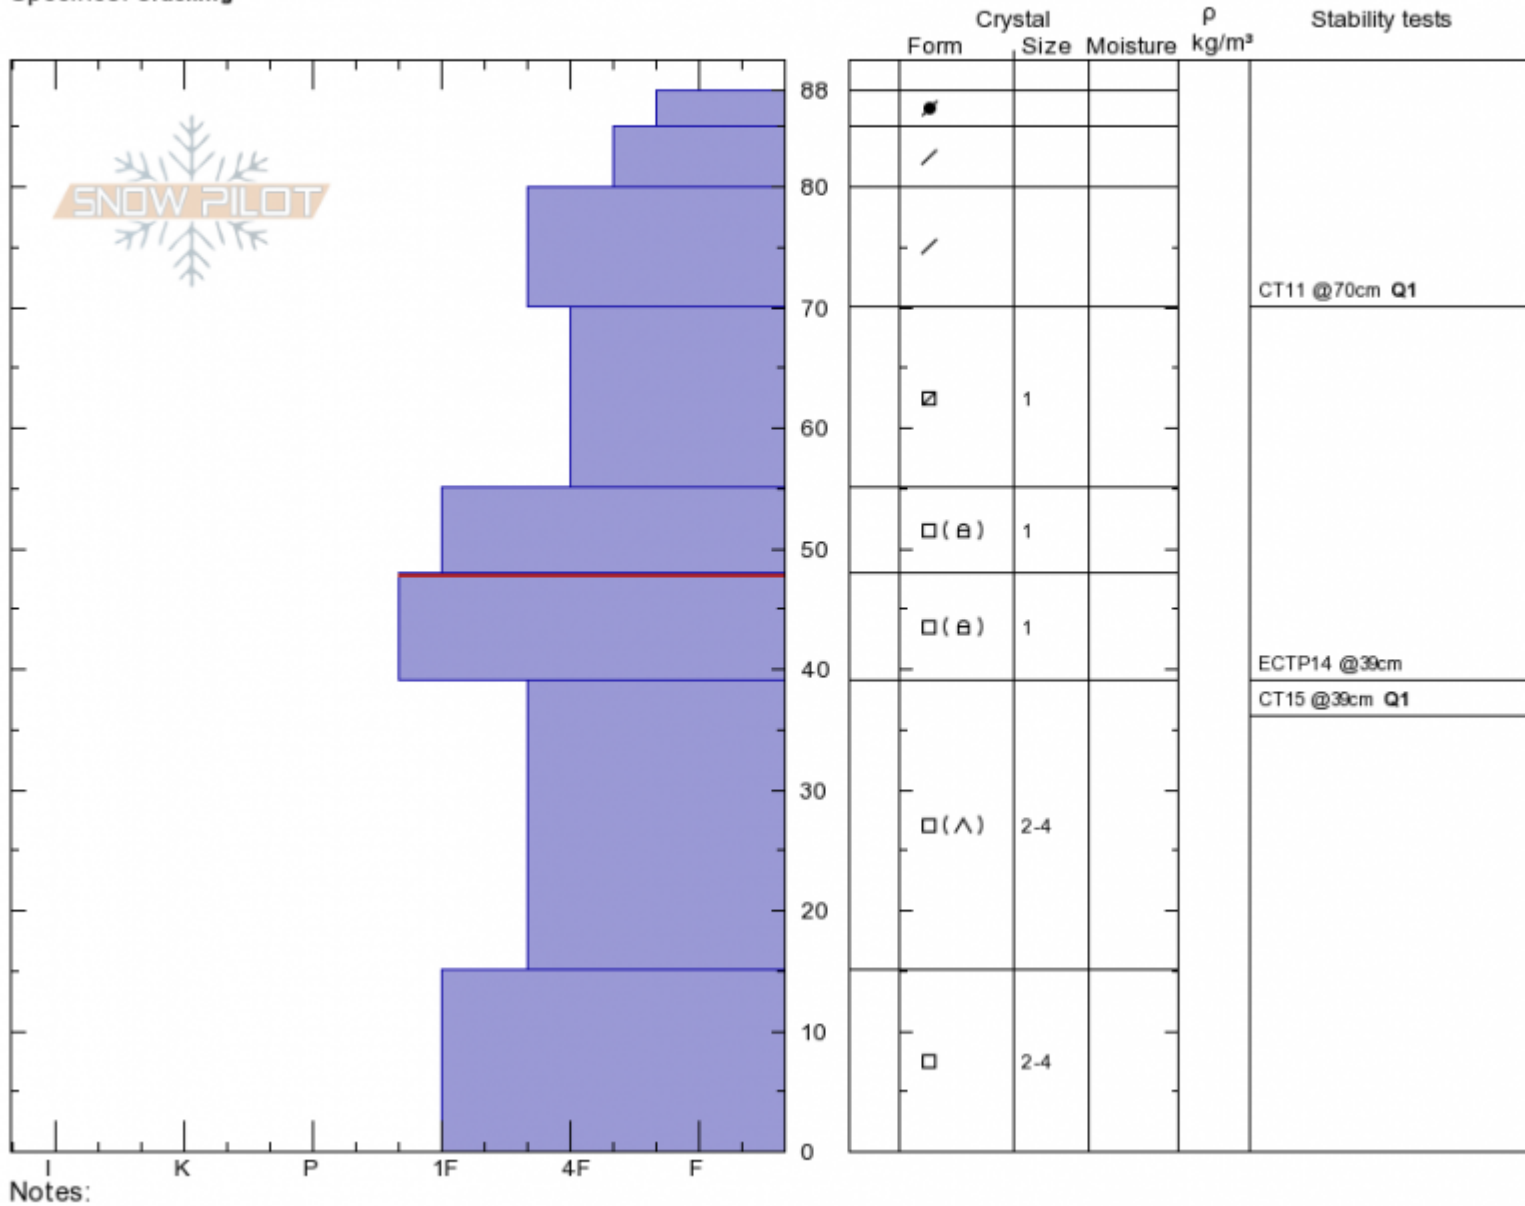

Ski Hill
Henry Mtns
MT
 Elevation: **8100 ft**
 Aspect: **50°**
 Specifics: **Cracking**

Andrew Schauer
Tue Dec 18 10:45 2018
 Co-ord: **44.70350N, -111.29728W**
 Slope Angle: **30°**
 Wind Loading: **yes**

Stability: **Fair**
 Air Temperature: **-4°C**
 Sky Cover: **OVC**
 Precipitation: **NO**
 Wind: **W Moderate**

HS88 PS15
 Stability Test Notes
70: Q1
39: Q1

Layer No
39-48: Pr
0-15: icy

Advisory Region
 Lionhead Range
 Longitude
 -111.30W
 Latitude
 44.70N
 Lionhead Range, 2018-12-18