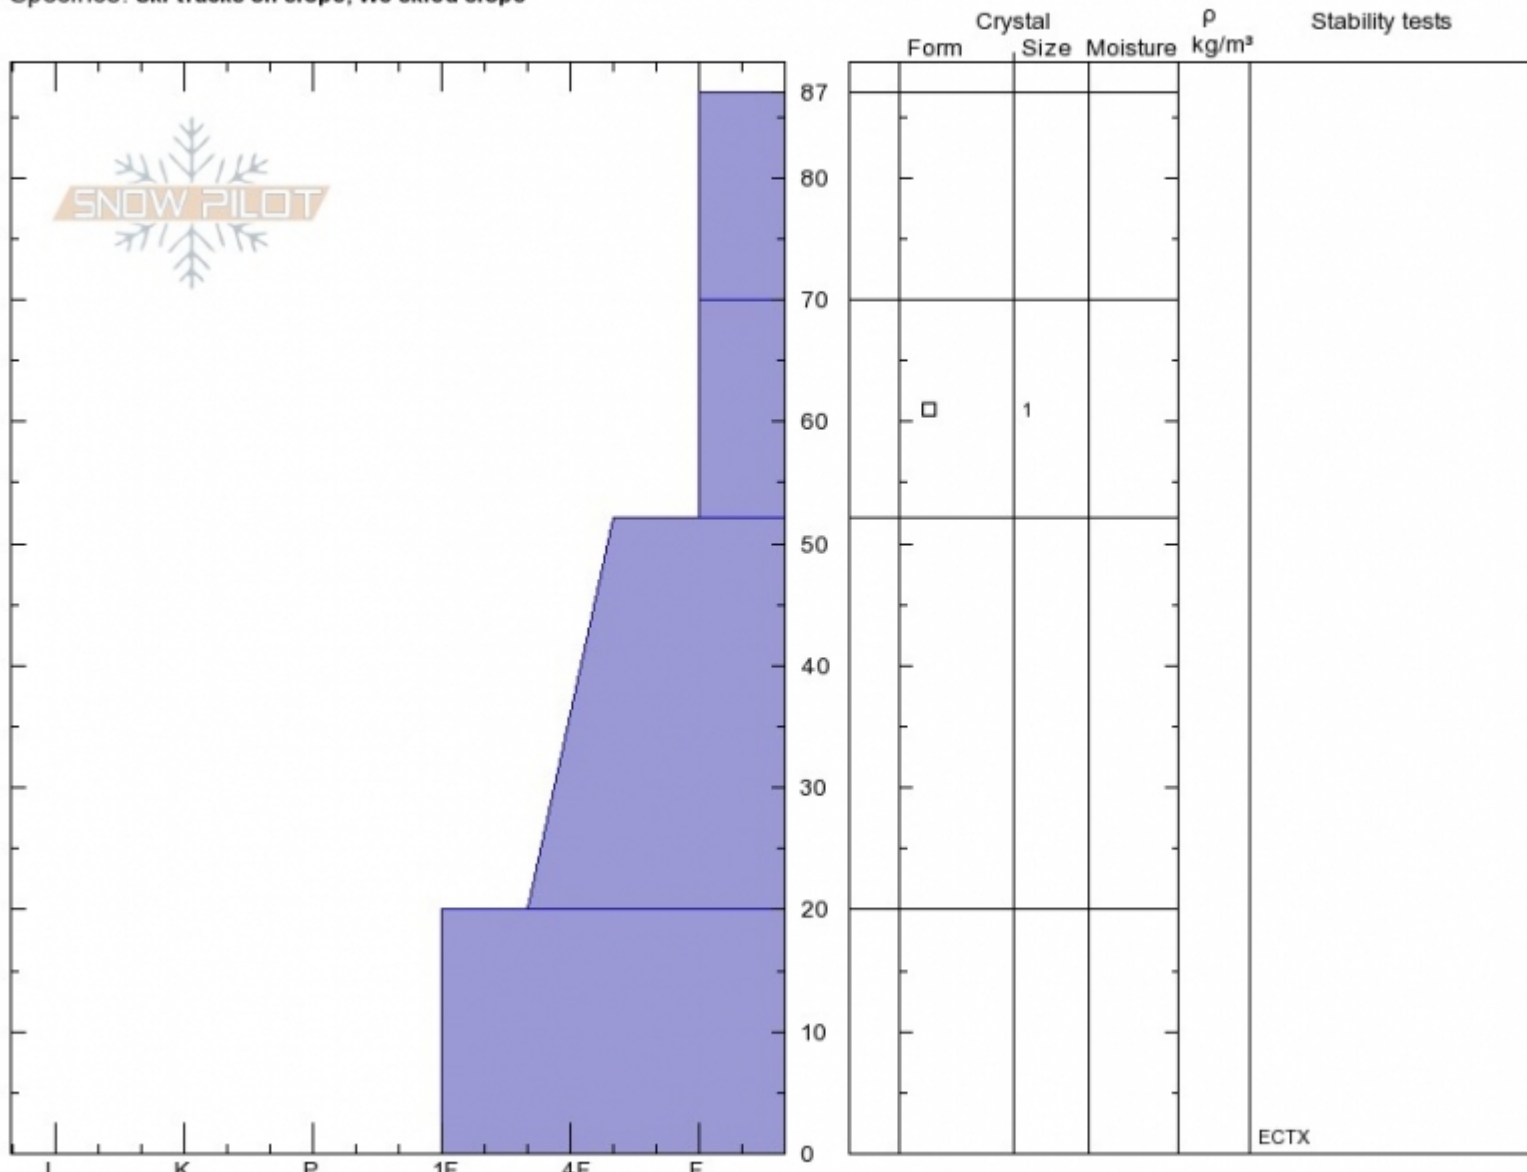

Bear Basin
Madison Range-N
MT
 Elevation: **8870 ft**
 Aspect: **90°**
 Specifics: **Ski tracks on slope; We skied slope**

Spencer Jonas
Wed Dec 19 13:00 2018
 Co-ord:
 Slope Angle: **25°**
 Wind Loading:

Stability:
 Air Temperature:
 Sky Cover: **BKN**
 Precipitation: **S-1**
 Wind:

HS87
 Stability Test Notes

Layer No
52-70: Pro

Notes: Pit dug in treed area, snow slightly shallower than open meadow areas