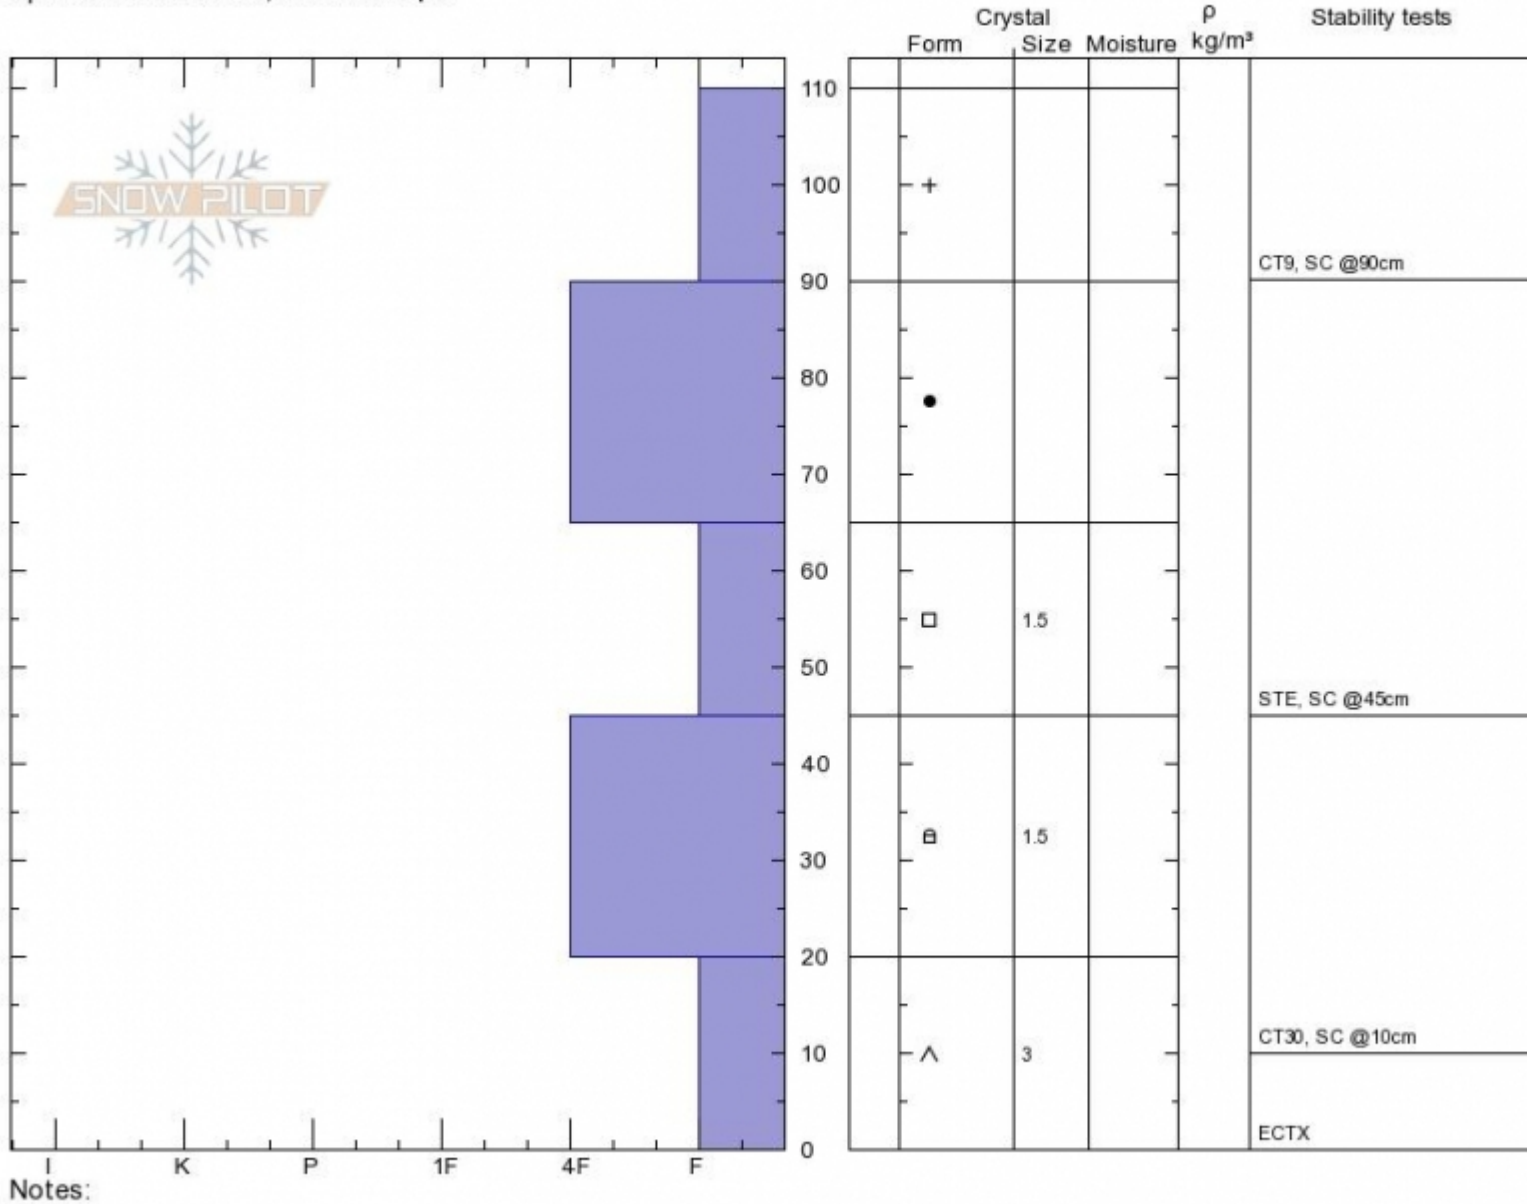

Republic Creek  
Cooke City  
MT

Elevation: 9800 ft  
Aspect: 240°  
Specifics: Practice Pit; We skied slope

Logan DeMarcus  
Wed Dec 19 10:00 2018  
Co-ord: 44.98540N, -109.92520W  
Slope Angle:  
Wind Loading: no

Stability: **Good**  
Air Temperature:  
Sky Cover: **BKN**  
Precipitation: **S-1**  
Wind: **NW Calm**

HS110 PF60  
Stability Test Notes

Layer No  
0-20: Prob

Advisory Region  
Cooke City  
Longitude  
-109.93W  
Latitude  
44.99N  
Cooke City, 2018-12-20