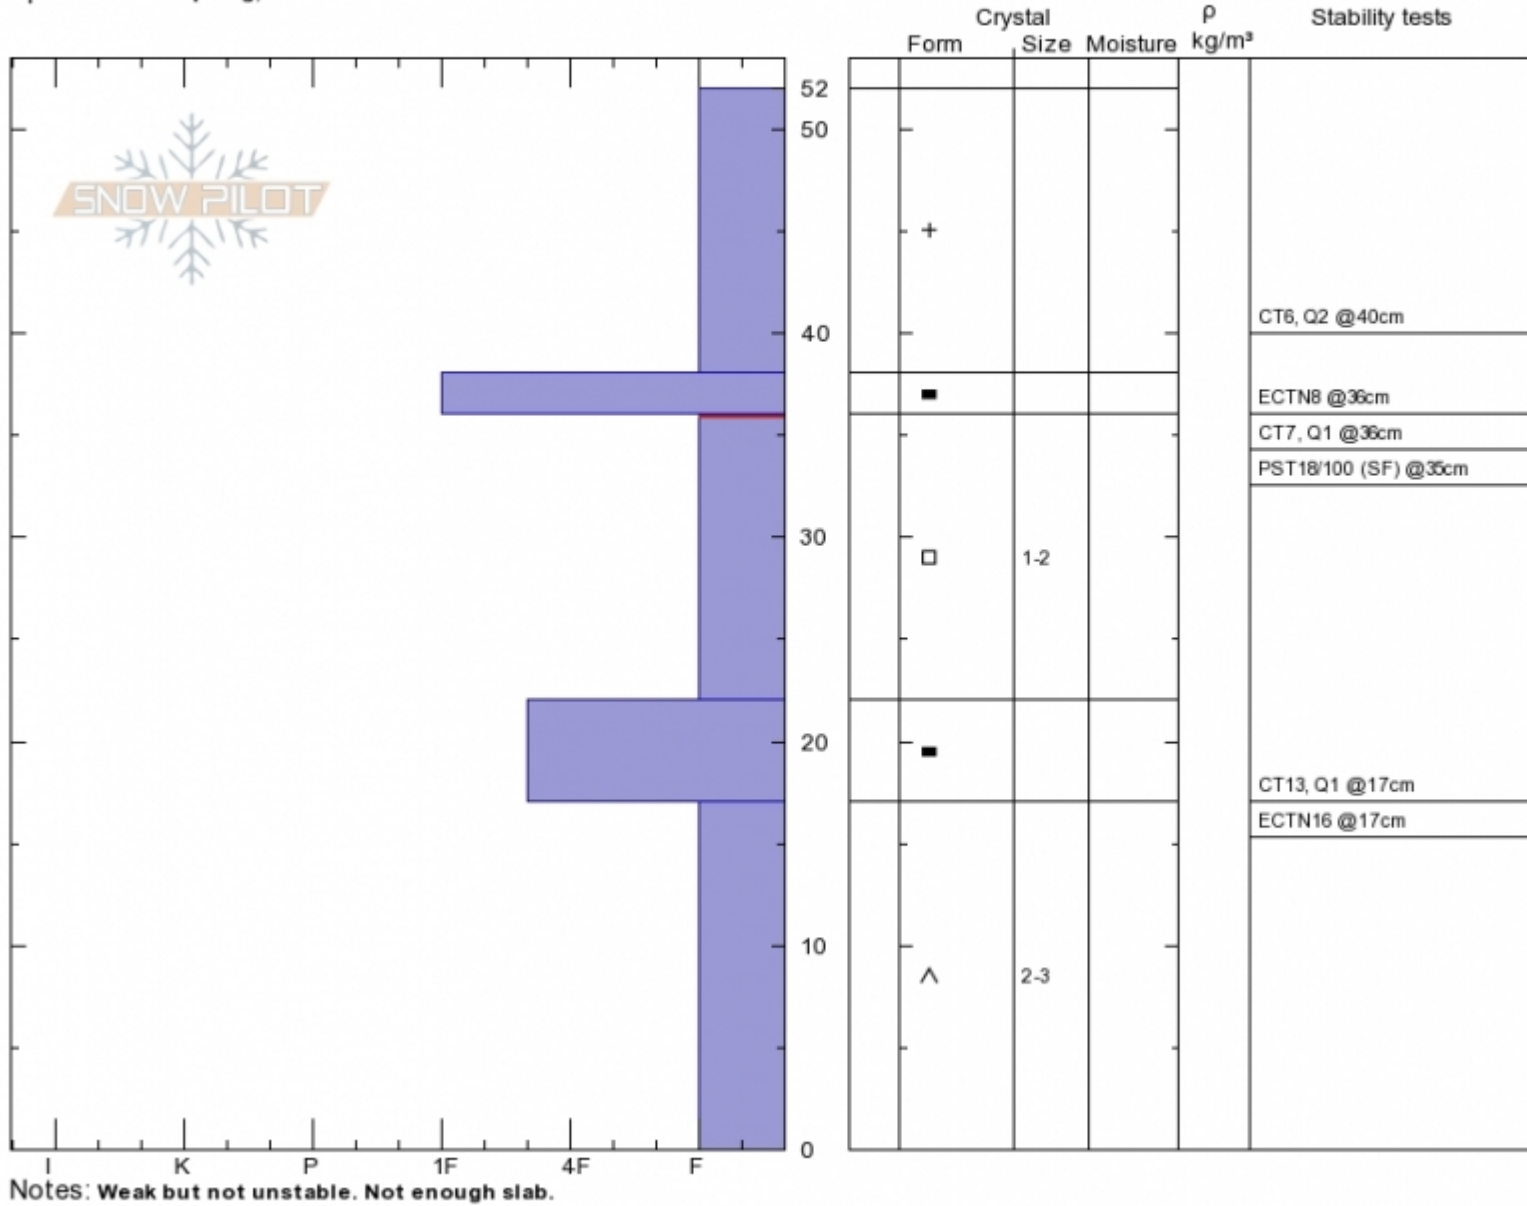

**Bacon Rind South**  
**Madison Range-S**  
**MT**  
 Elevation: **8500 ft**  
 Aspect: **140°**  
 Specifics: **Collapsing, localized**

**Eric Knoff**  
**Thu Dec 20 12:00 2018**  
 Co-ord: **44.96905N, -111.09386W**  
 Slope Angle: **33°**  
 Wind Loading:

Stability: **Fair**  
 Air Temperature: **-5°C**  
 Sky Cover: **SCT**  
 Precipitation: **NO**  
 Wind: **SW Moderate**

**HS52**  
 Stability Test Notes

Layer No  
 22-36: Pro

Advisory Region  
 Southern Madison  
 Latitude  
 6.00N  
 Southern Madison, 2018-12-20