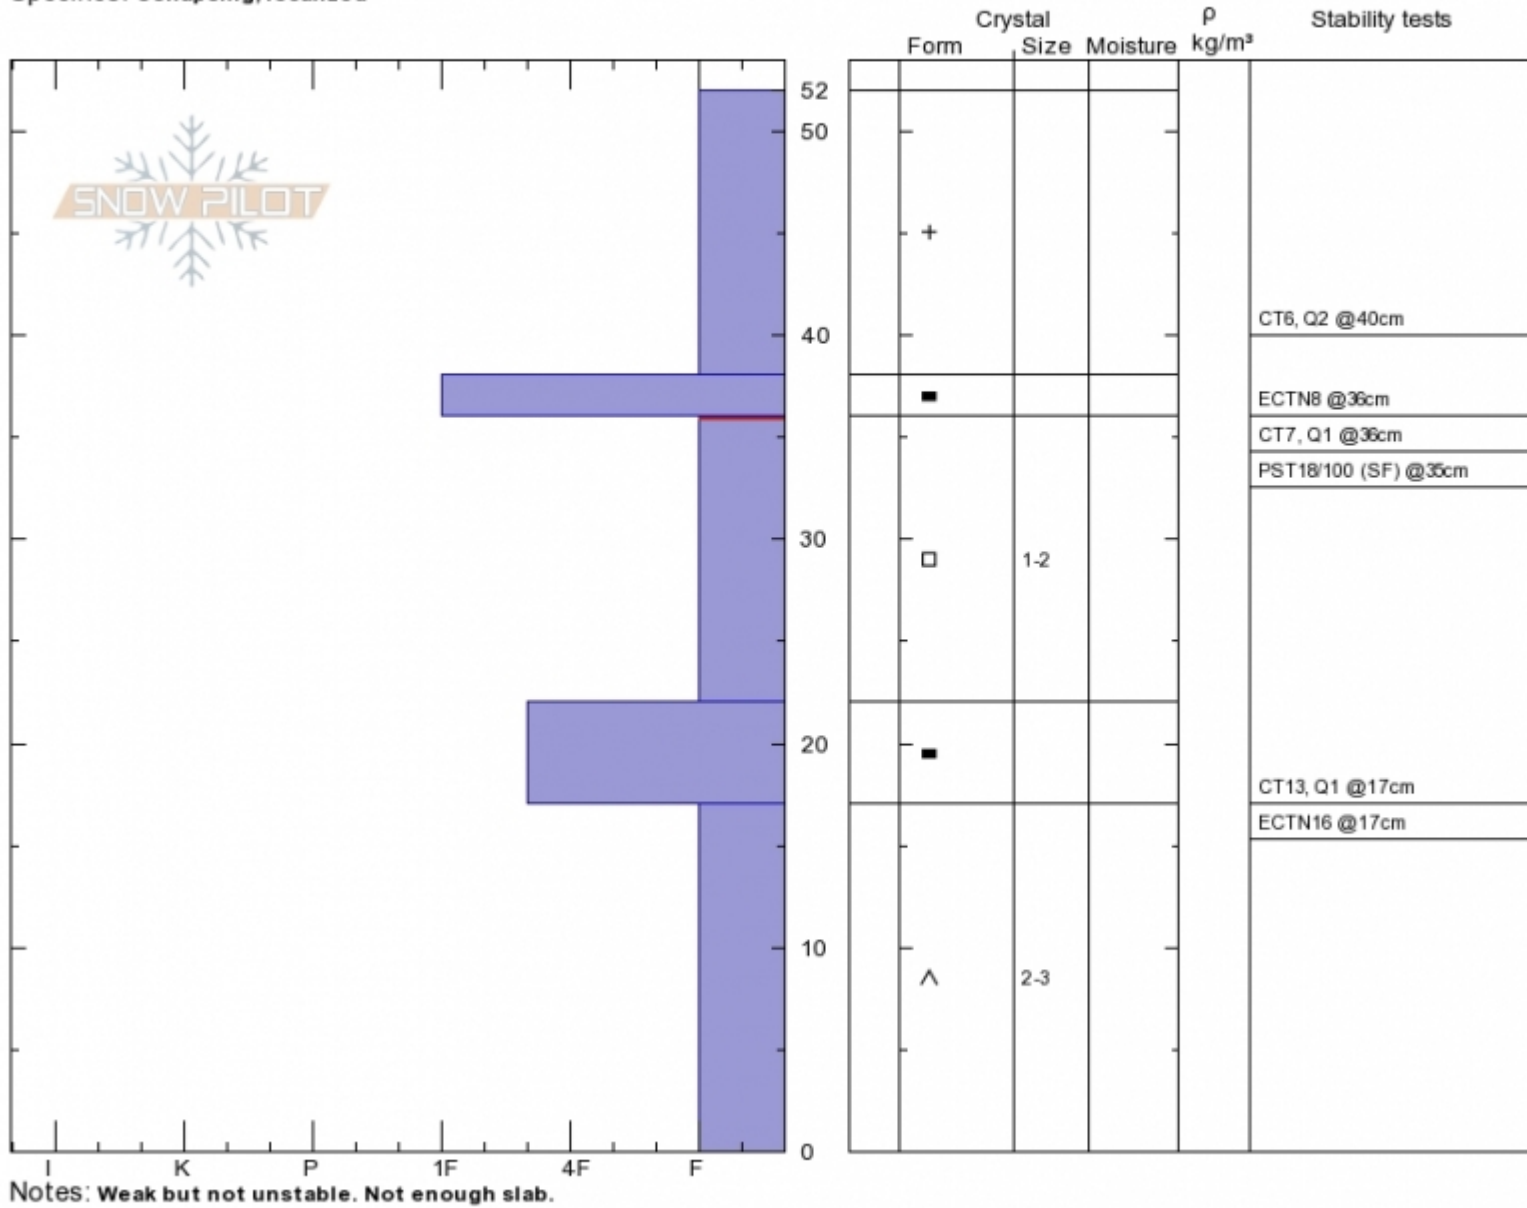

**Bacon Rind South**  
**Madison Range-S**  
**MT**  
 Elevation: **8500 ft**  
 Aspect: **140°**  
 Specifics: **Collapsing, localized**

**Eric Knoff**  
**Thu Dec 20 12:00 2018**  
 Co-ord: **44.96905N, -111.09386W**  
 Slope Angle: **33°**  
 Wind Loading:

Stability: **Fair**  
 Air Temperature: **-5°C**  
 Sky Cover: **SCT**  
 Precipitation: **NO**  
 Wind: **SW Moderate**

**HS52**  
 Stability Test Notes

Layer No  
 22-36: Pro

Advisory Region  
 Southern Madison  
 Latitude  
 6.00N  
 Southern Madison, 2018-12-20