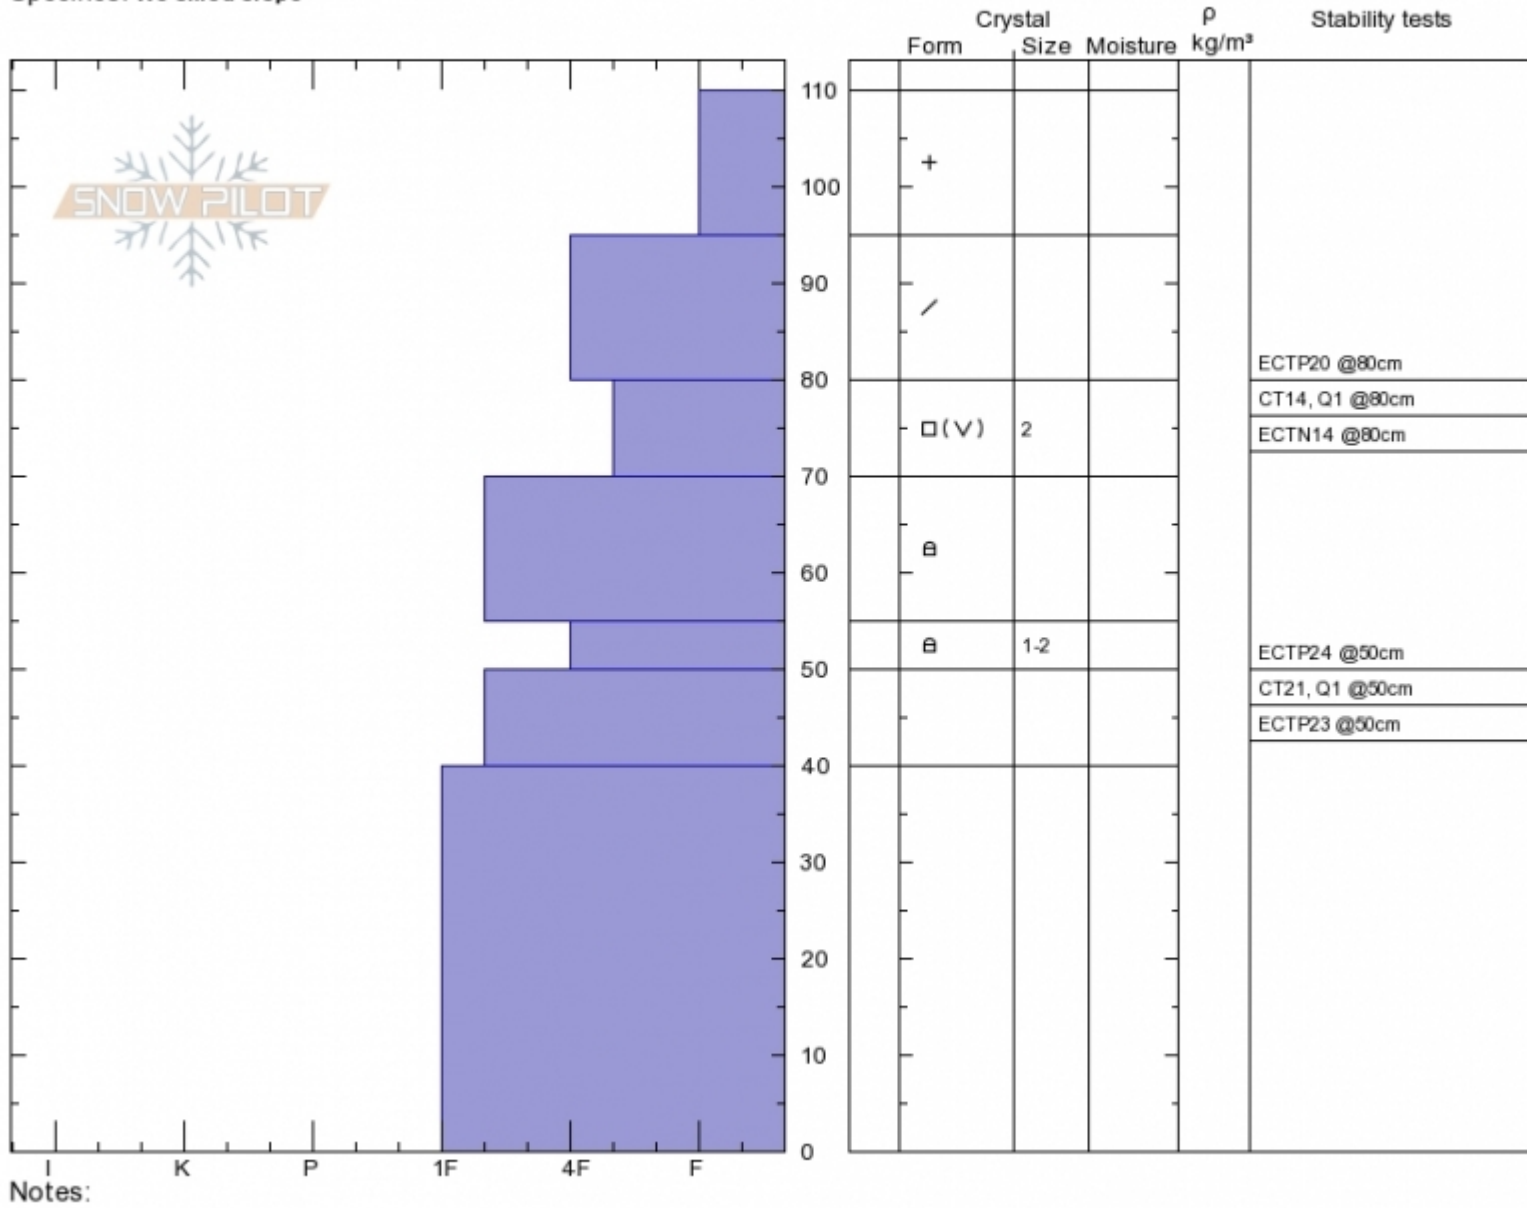

Wade's - Lulu Pass  
 Cooke City  
 MT  
 Elevation: 9500 ft  
 Aspect: 150°  
 Specifics: We skied slope

Alex Marienthal  
 Thu Dec 20 13:30 2018  
 Co-ord: 45.06800N, -109.95224W  
 Slope Angle: 23°  
 Wind Loading: yes

Stability: Fair  
 Air Temperature:  
 Sky Cover: OVC  
 Precipitation: S-1  
 Wind: N Light Breeze

HS110  
 Stability Test Notes

Layer No

Notes:  
 Advisory Region  
 Cooke City  
 Longitude  
 -109.95W  
 Latitude  
 45.07N  
 Cooke City, 2018-12-22