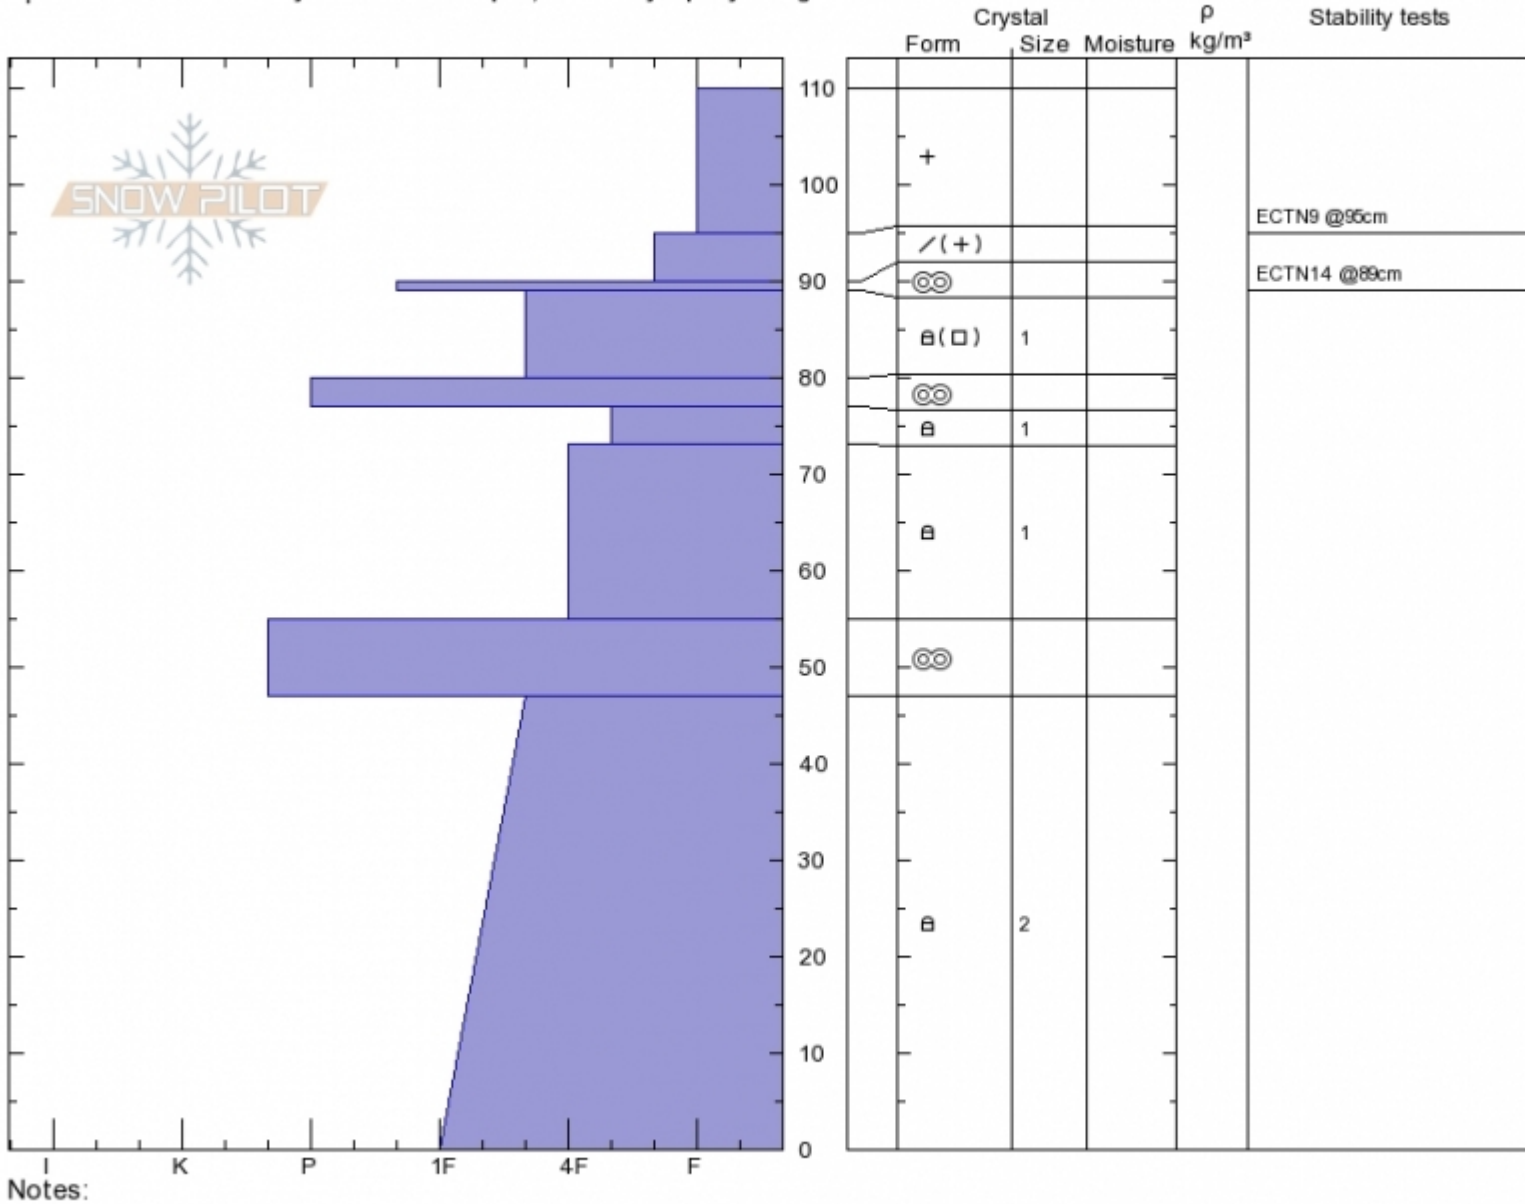

**Scotch Bonnet**  
**Cooke City**  
**MT**  
 Elevation: **9620 ft**  
 Aspect: **110°**  
 Specifics: **Recent activity on different slopes; instability rapidly rising**

**Alex Marienthal**  
**Fri Dec 21 10:45 2018**  
 Co-ord: **45.06925N, -109.94353W**  
 Slope Angle: **25°**  
 Wind Loading:

Stability: **Fair**  
 Air Temperature:  
 Sky Cover: **OVC**  
 Precipitation: **S2**  
 Wind: **SW Strong**

**HS110**  
**Stability Test Notes**

Layer No

Advisory Region  
 Cooke City  
 Longitude  
 -109.94W  
 Latitude  
 45.07N  
 Cooke City, 2018-12-22