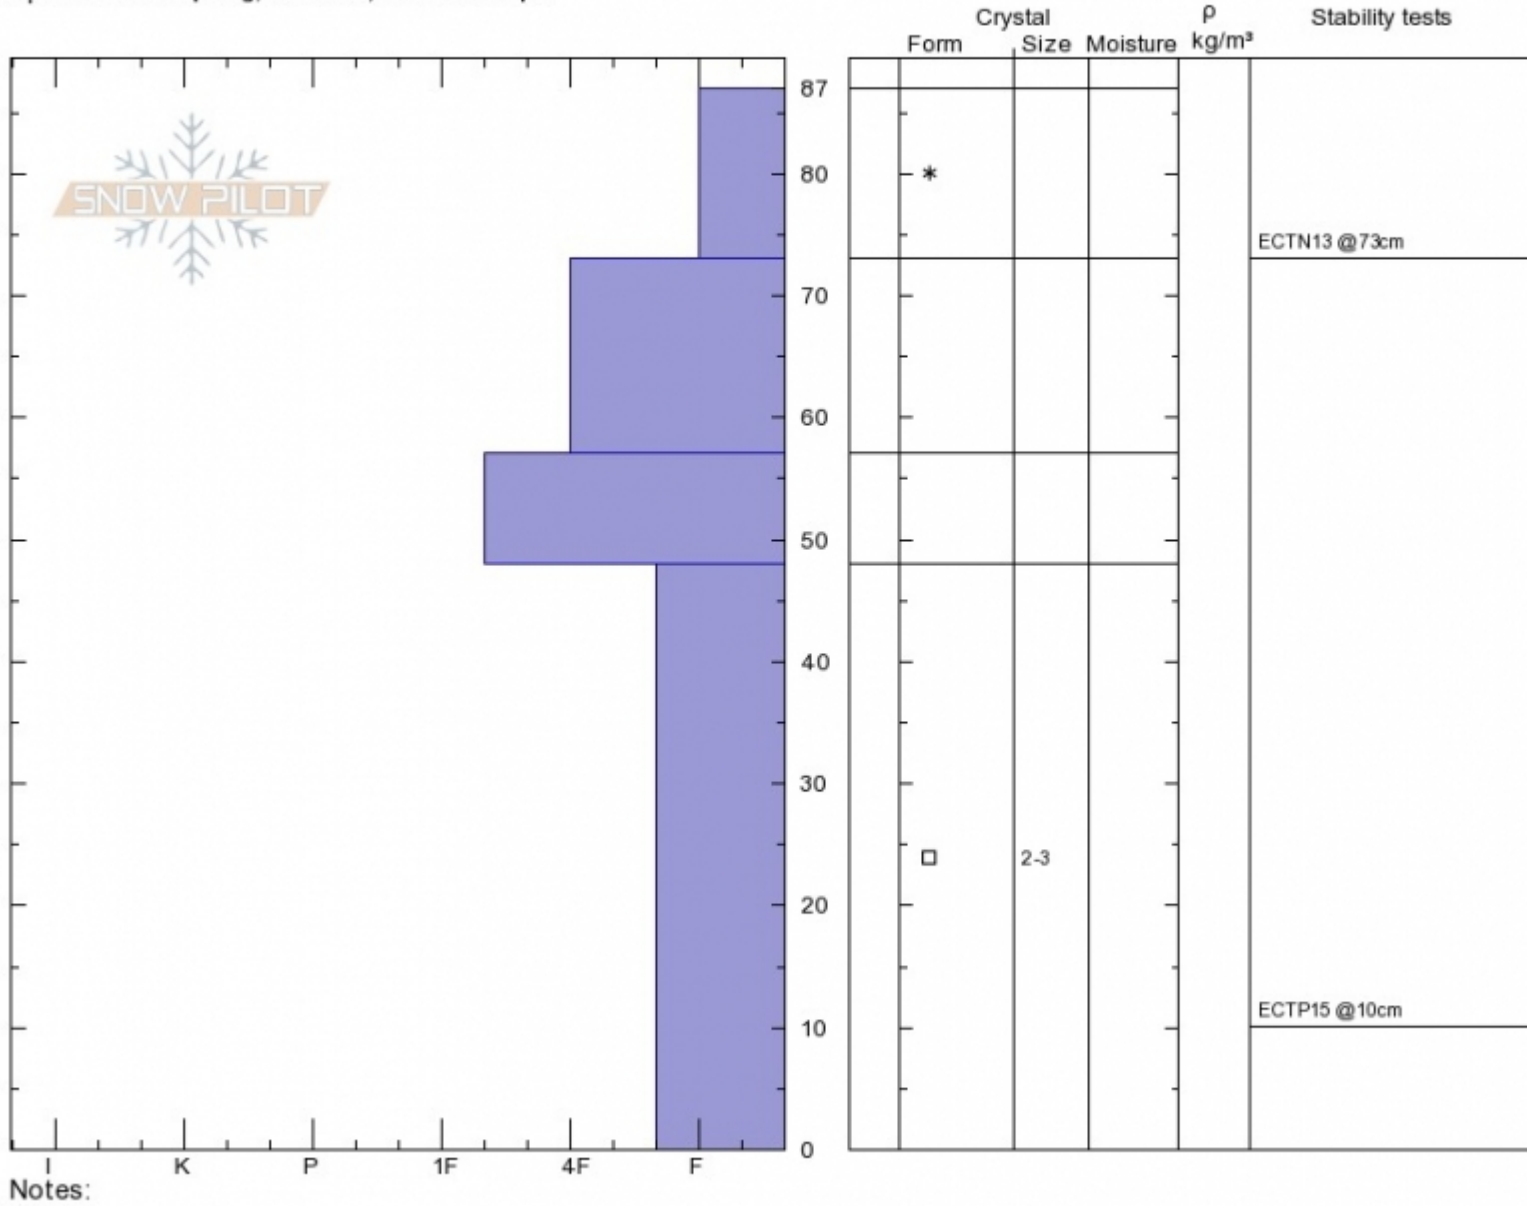

**Bacon Rind**  
**Madison Range-S**  
**MT**  
 Elevation: **8800 ft**  
 Aspect: **90°**  
 Specifics: **Collapsing, localized; We skied slope**

**Spencer Jonas**  
**Sat Dec 22 11:00 2018**  
 Co-ord:  
 Slope Angle: **26°**  
 Wind Loading: **no**

Stability:  
 Air Temperature:  
 Sky Cover: **FEW**  
 Precipitation:  
 Wind: **Calm**

**HS87 PF87**  
**Stability Test Notes**

Layer No

Advisory Region  
 Southern Madison  
**Avalanche Details:** [Collapsing, "whumphs" at Bacon Rind](#)  
**Forecast link:** [GNFAC Avalanche Forecast for Sun Dec 23, 2018](#)  
 Southern Madison, 2018-12-22