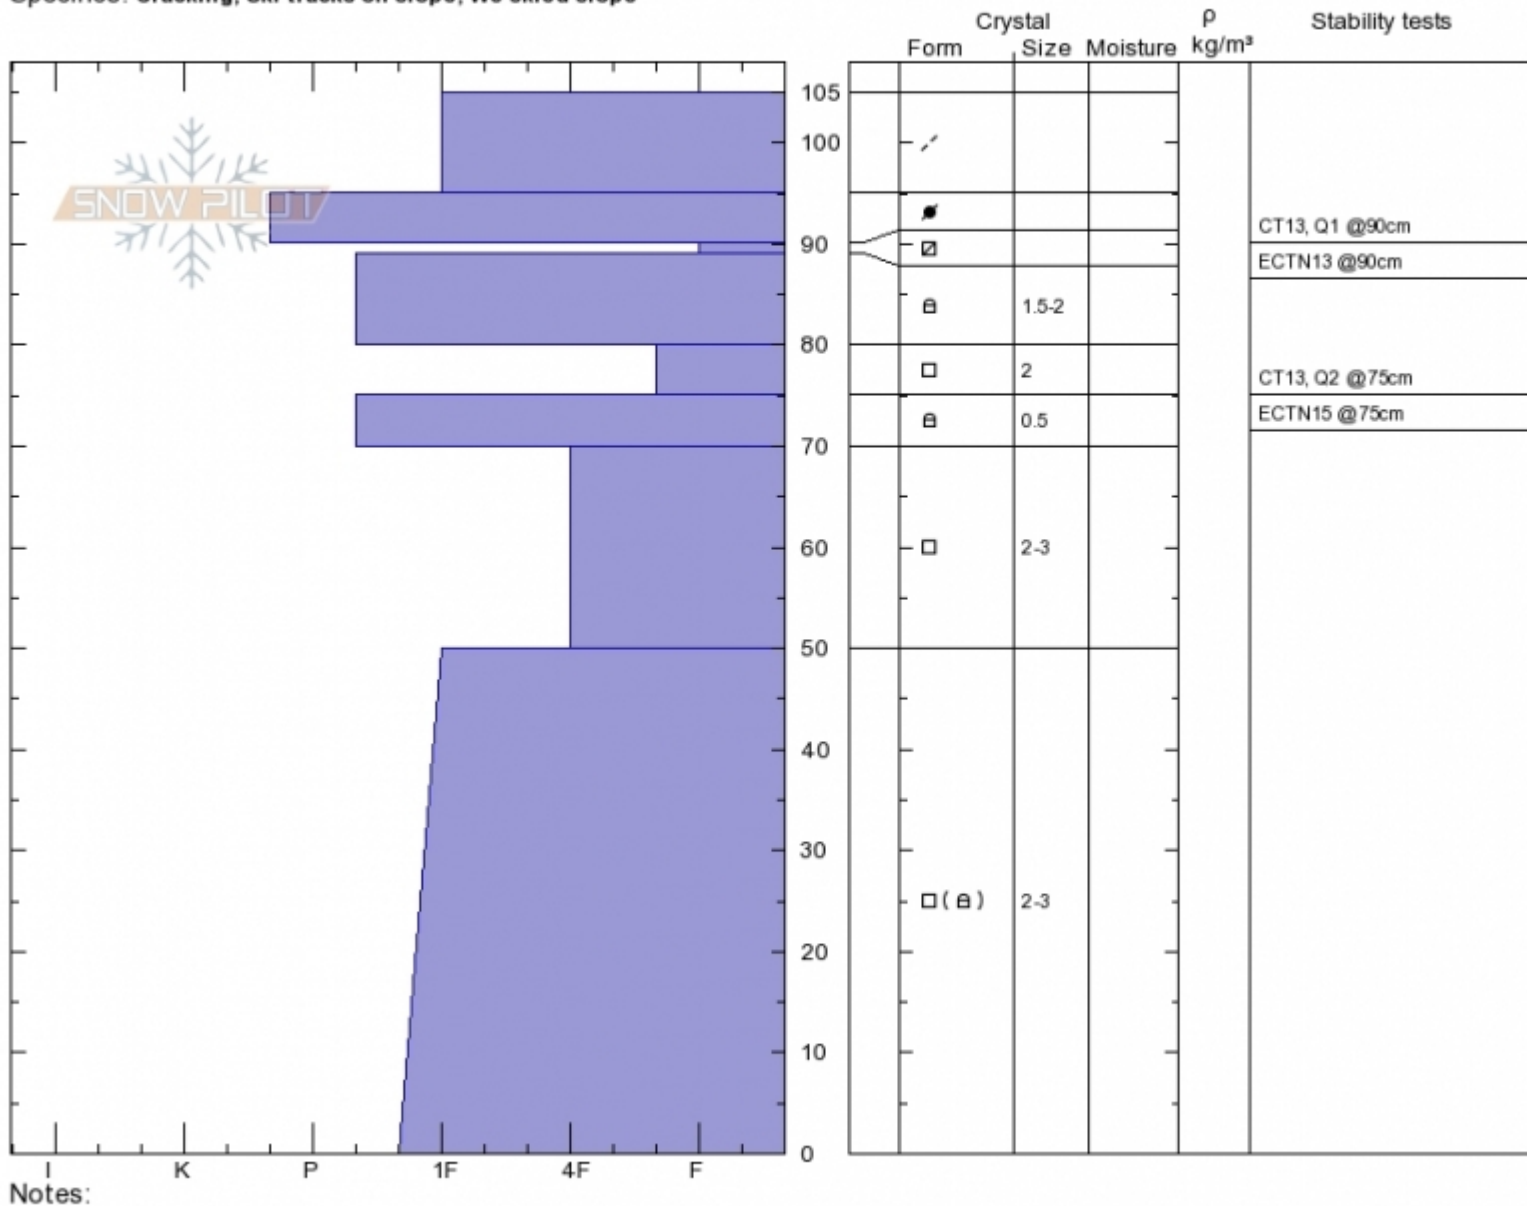

Saddle Peak  
 Bridger Range  
 MT  
 Elevation: 8929 ft  
 Aspect: 95°  
 Specifics: Cracking; Ski tracks on slope; We skied slope

Alex Marienthal  
 Sun Dec 23 10:18 2018  
 Co-ord: 45.79371N, -110.93492W  
 Slope Angle: 34°  
 Wind Loading: yes

Stability:  
 Air Temperature:  
 Sky Cover: BKN  
 Precipitation: NO  
 Wind: W Light Breeze

HS105  
 Stability Test Notes

Layer No

Notes:  
 Advisory Region  
 Bridger Range  
 Longitude  
 -110.94W  
 Latitude  
 45.79N  
 Bridger Range, 2018-12-23