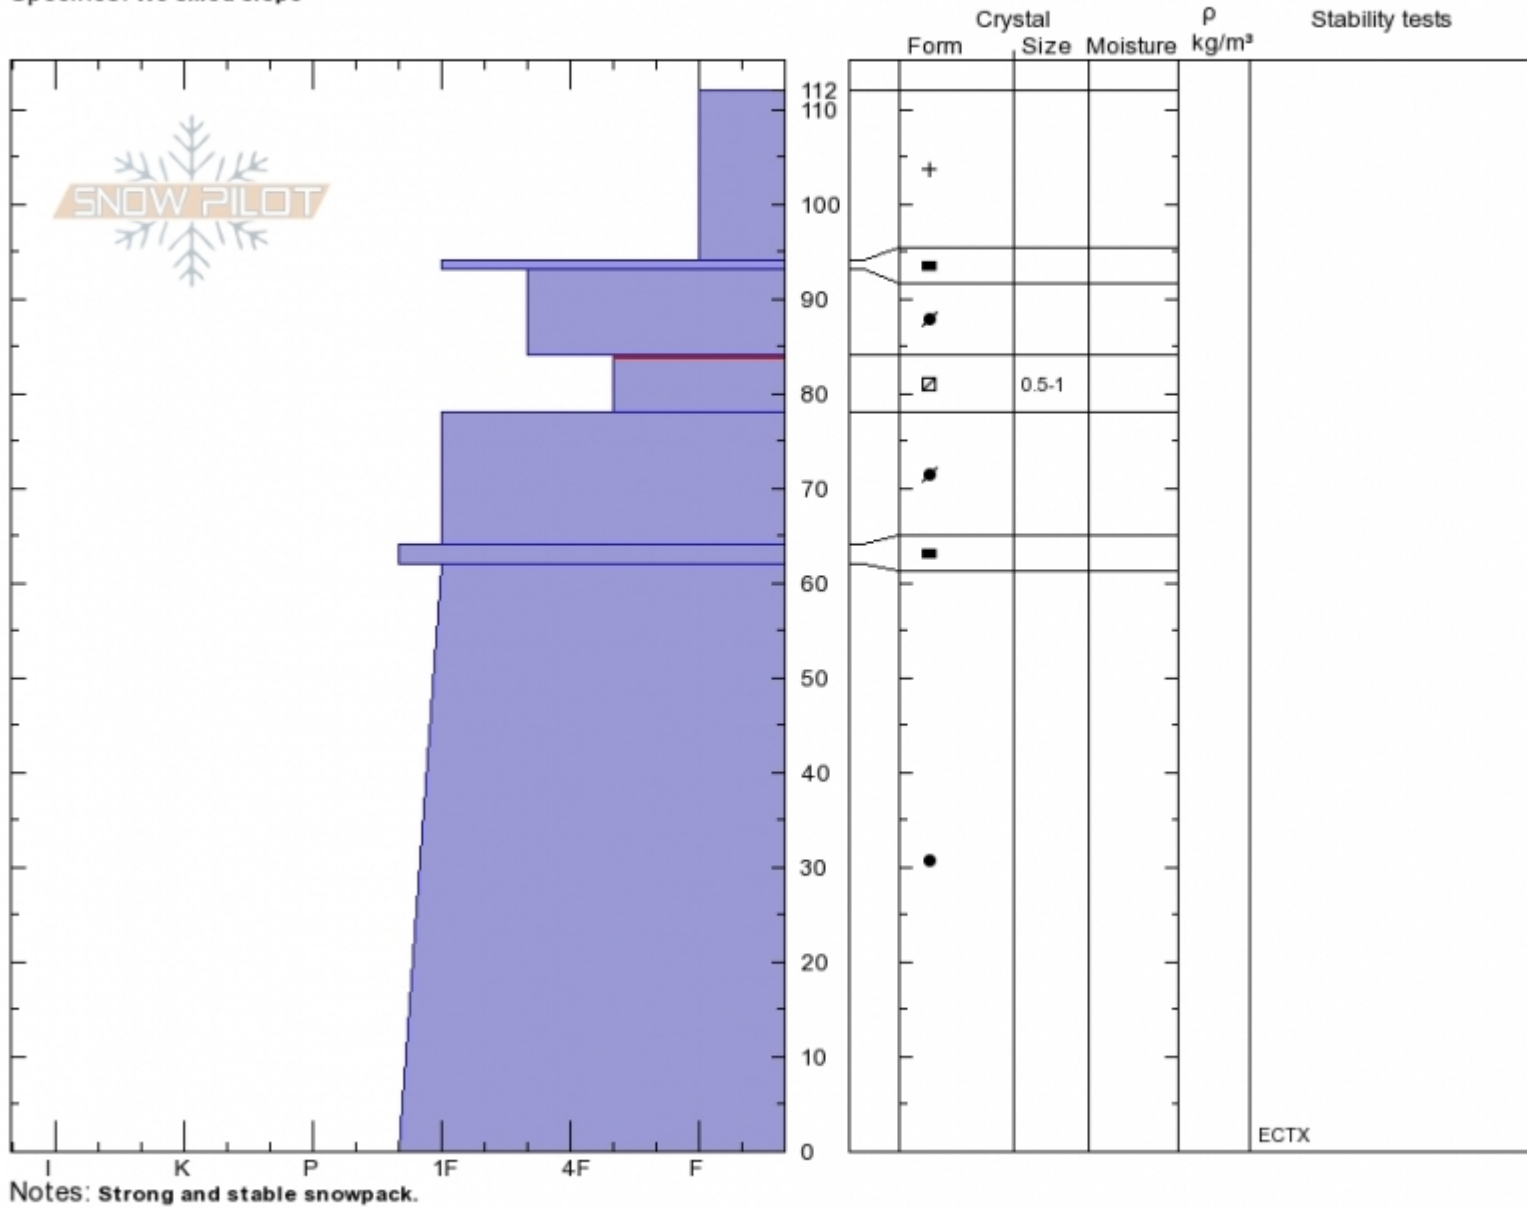

**Divide Peak, SE**  
**Gallatin Range-N**  
**MT**  
 Elevation: **9000 ft**  
 Aspect: **140°**  
 Specifics: **We skied slope**

**Eric Knoff**  
**Wed Dec 26 12:30 2018**  
 Co-ord: **45.40233N, -110.96946W**  
 Slope Angle: **26°**  
 Wind Loading: **no**

Stability:  
 Air Temperature: **-10°C**  
 Sky Cover: **BKN**  
 Precipitation: **S-1**  
 Wind: **W Light Breeze**

**HS112**  
**Stability Test Notes**

Layer No  
**78-84: Pr**

Advisory Region  
 Northern Gallatin  
 Longitude  
 -110.97W  
 Latitude  
 45.40N  
 Northern Gallatin, 2018-12-27