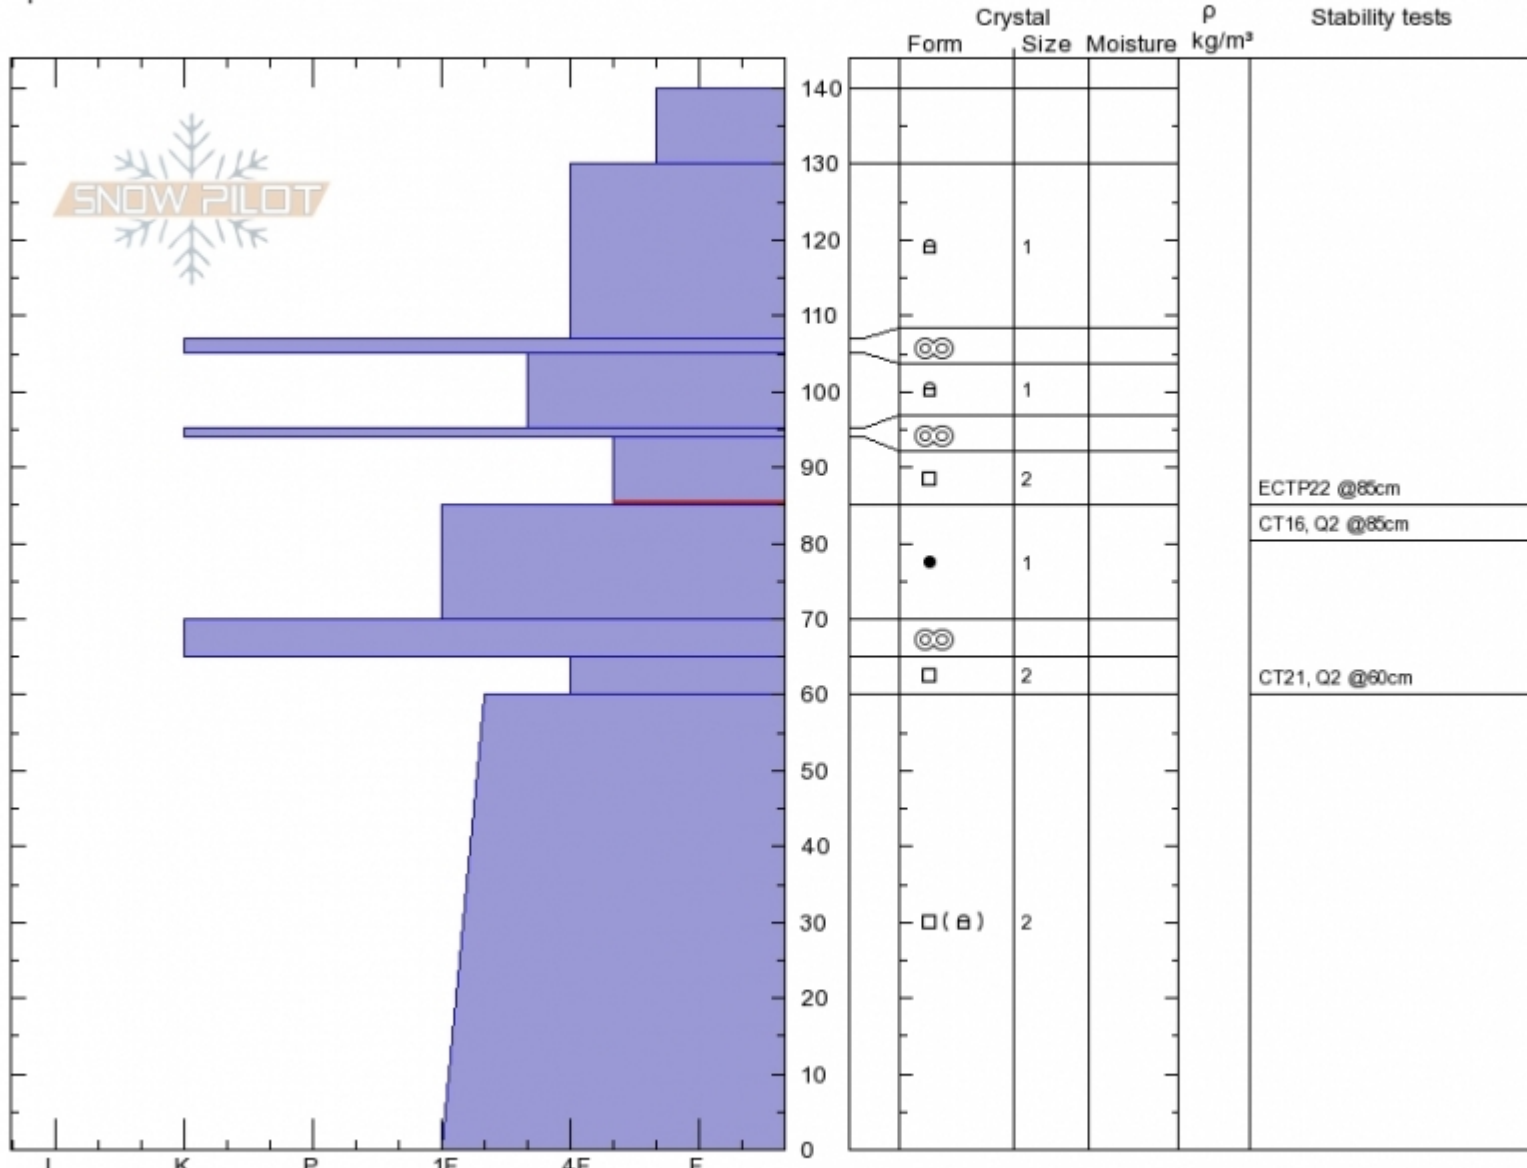

Rasta Chute
Beartooths
MT
 Elevation: **10130 ft**
 Aspect: **210°**
 Specifics:

Doug Chabot-Admin
Wed Dec 26 14:20 2018
 Co-ord: **45.67134N, -109.94593W**
 Slope Angle: **35°**
 Wind Loading: **previous**

Stability: **Fair**
 Air Temperature: **-15°C**
 Sky Cover: **SCT**
 Precipitation: **NO**
 Wind: **Calm**

HS140
 Stability Test Notes

Layer No
85-94: Pr

Notes: Wind-loading was minor. We decided to not ski the slope because of the ECTP.