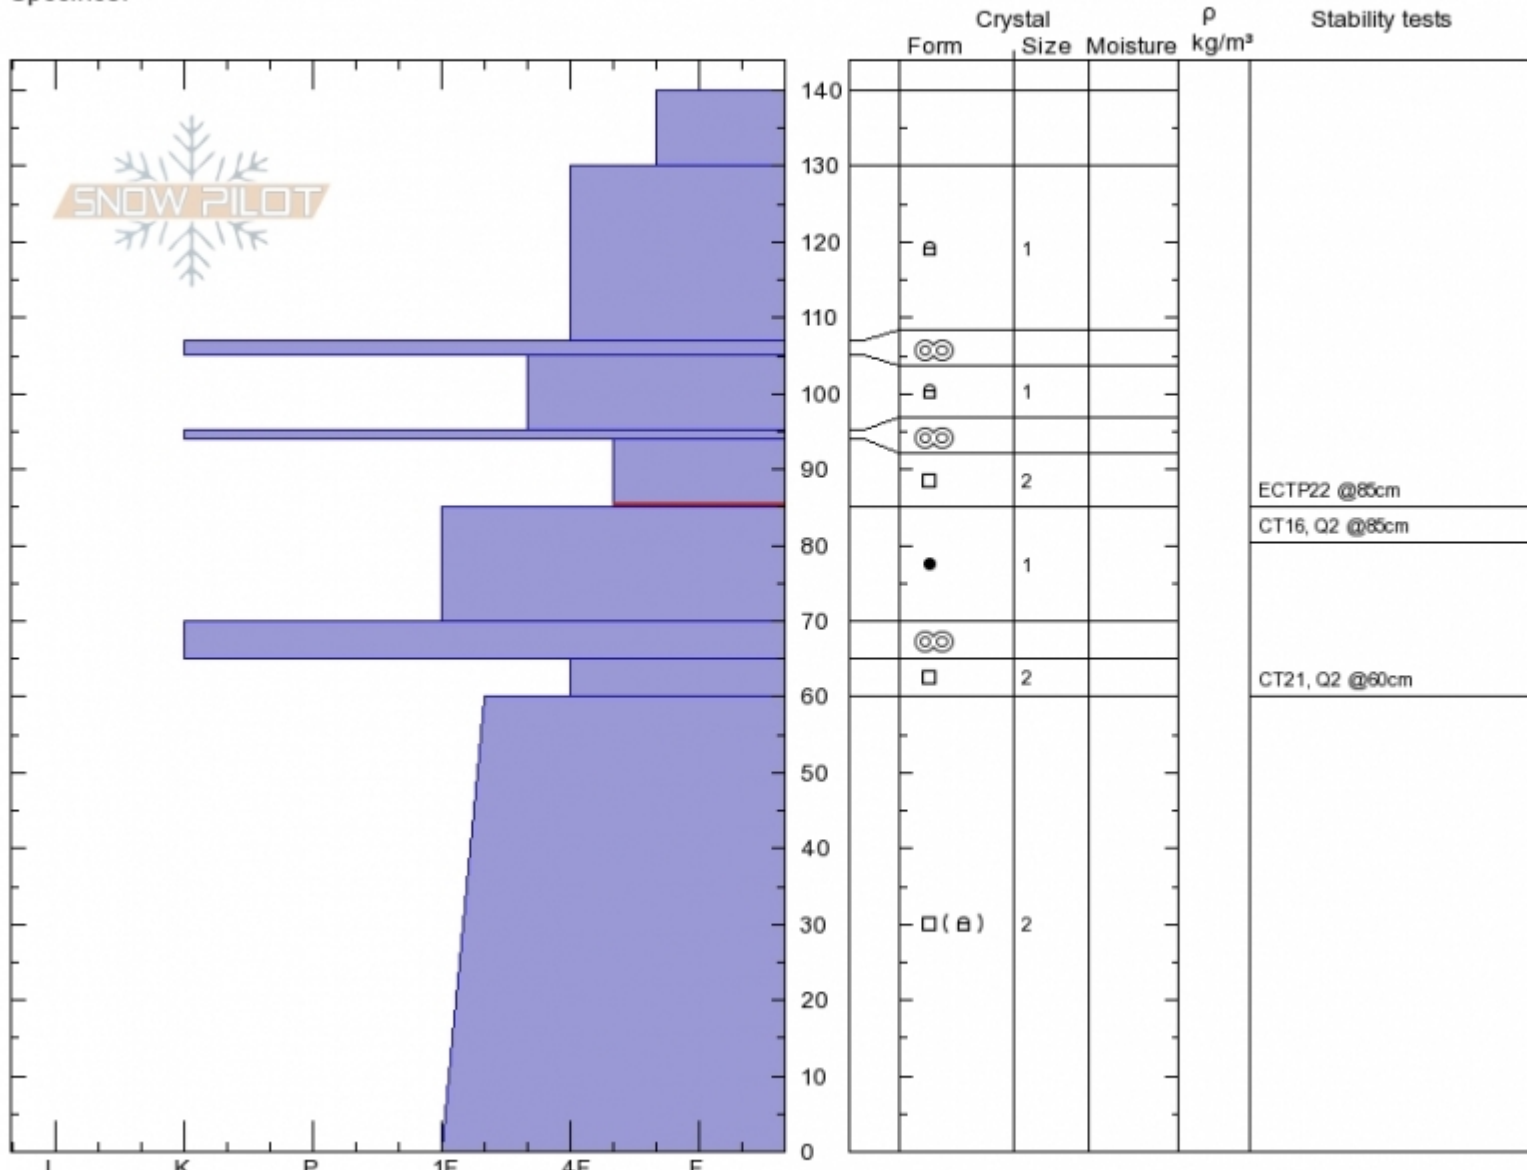

**Rasta Chute**  
**Beartooths**  
**MT**  
 Elevation: **10130 ft**  
 Aspect: **210°**  
 Specifics:

**Doug Chabot-Admin**  
**Wed Dec 26 14:20 2018**  
 Co-ord: **45.67134N, -109.94593W**  
 Slope Angle: **35°**  
 Wind Loading: **previous**

Stability: **Fair**  
 Air Temperature: **-15°C**  
 Sky Cover: **SCT**  
 Precipitation: **NO**  
 Wind: **Calm**

**HS140**  
 Stability Test Notes

Layer No  
**85-94: Pr**

Notes: Wind-loading was minor. We decided to not ski the slope because of the ECTP.