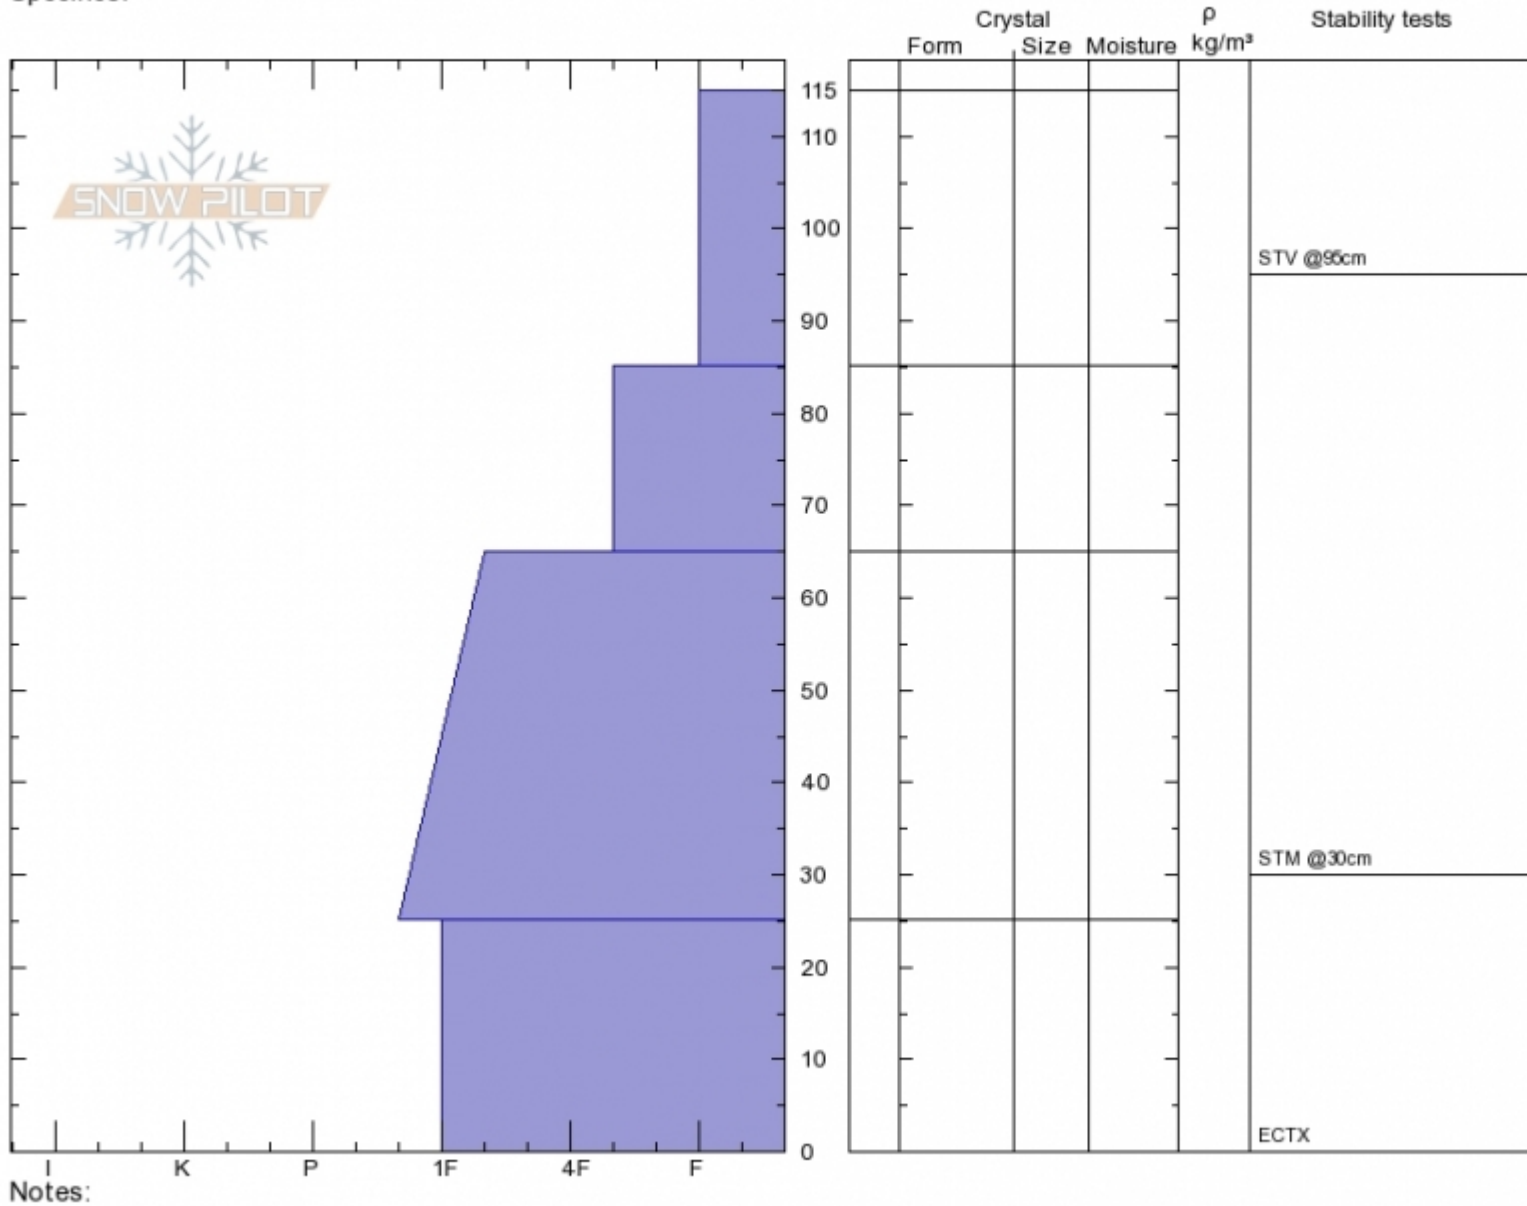

RepublicCreekHuntersN Jesse Logan

Absaroka Range

MT

Elevation: 9075 ft

Aspect: SE

Specifics:

Sun Dec 30 14:30 2018

Co-ord: 44.98915N, -109.95089W

Slope Angle: 31°

Wind Loading:

Stability:

Air Temperature: 20°F

Sky Cover: OVC

Precipitation: S-1

Wind: Calm

HS115

Stability Test Notes

Layer No

Advisory Region
 Cooke City
 Longitude
 -109.95W
 Latitude
 44.99N
 Cooke City, 2018-12-31