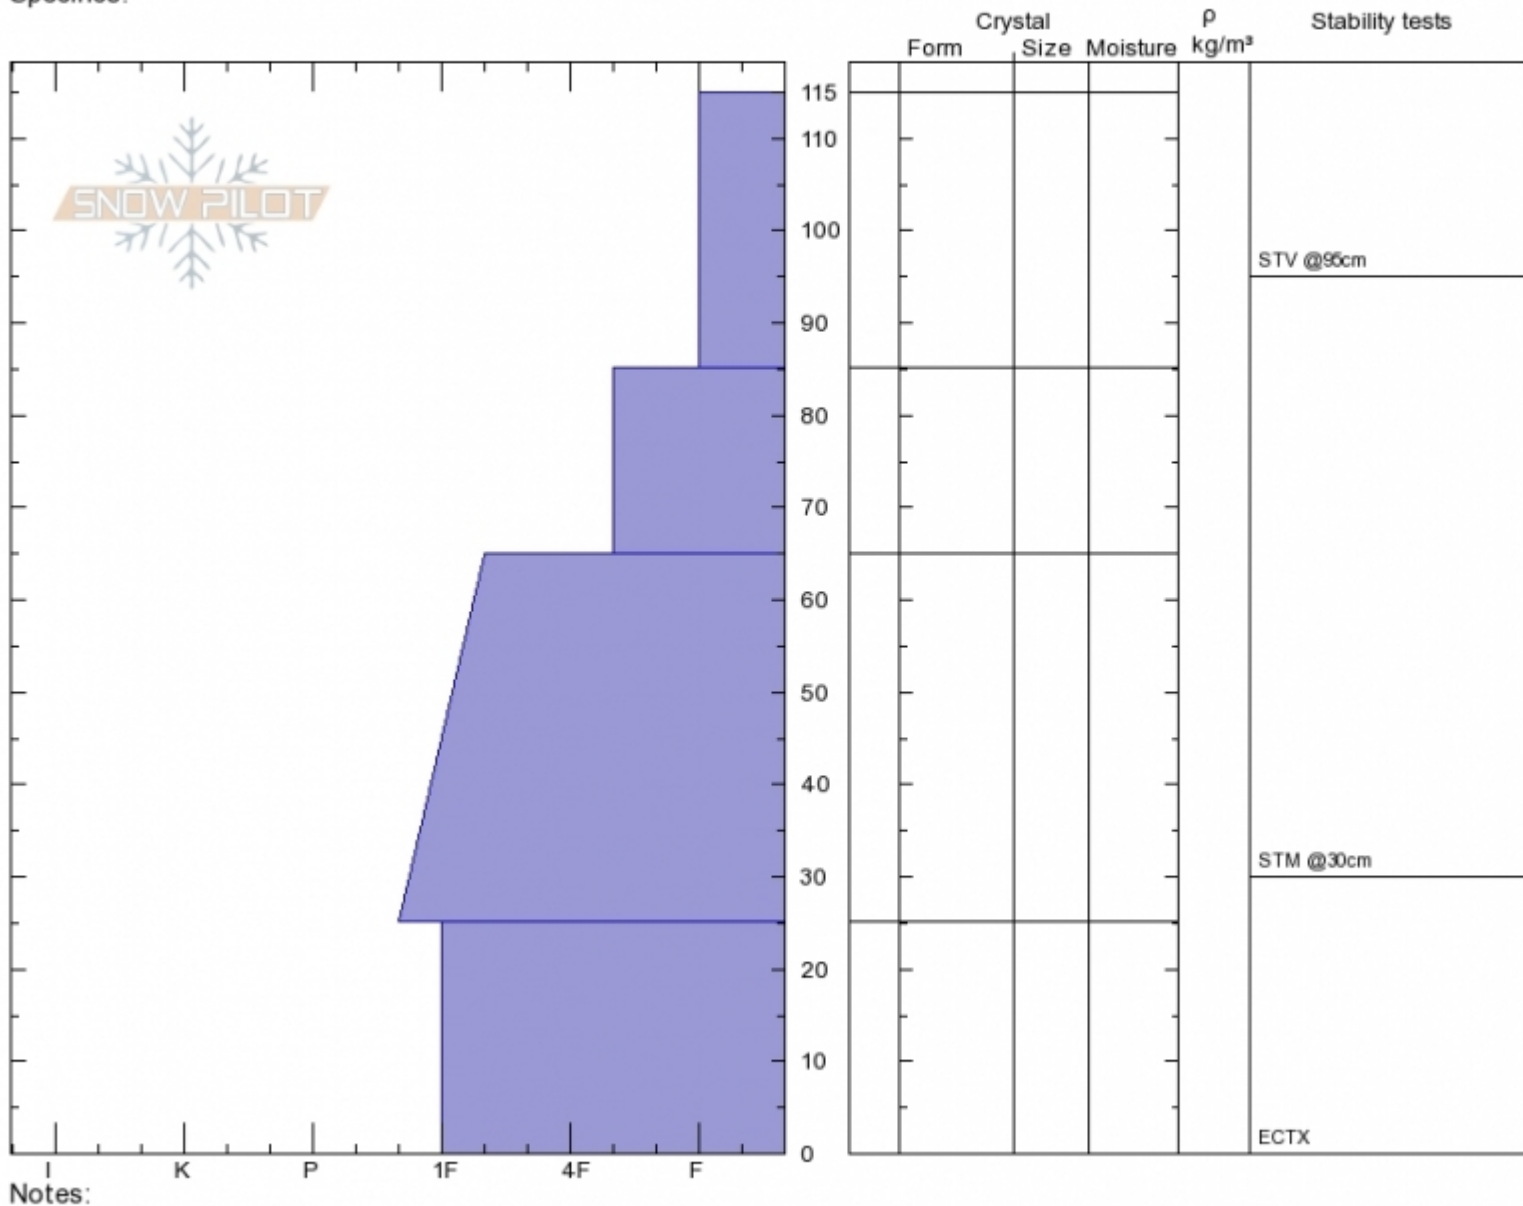

RepublicCreekHuntersN Jesse Logan

Absaroka Range

MT

Elevation: 9075 ft

Aspect: SE

Specifics:

Sun Dec 30 14:30 2018

Co-ord: 44.98915N, -109.95089W

Slope Angle: 31°

Wind Loading:

Stability:

Air Temperature: 20°F

Sky Cover: OVC

Precipitation: S-1

Wind: Calm

HS115

Stability Test Notes

Layer No

Advisory Region
 Cooke City
 Longitude
 -109.95W
 Latitude
 44.99N
 Cooke City, 2018-12-31