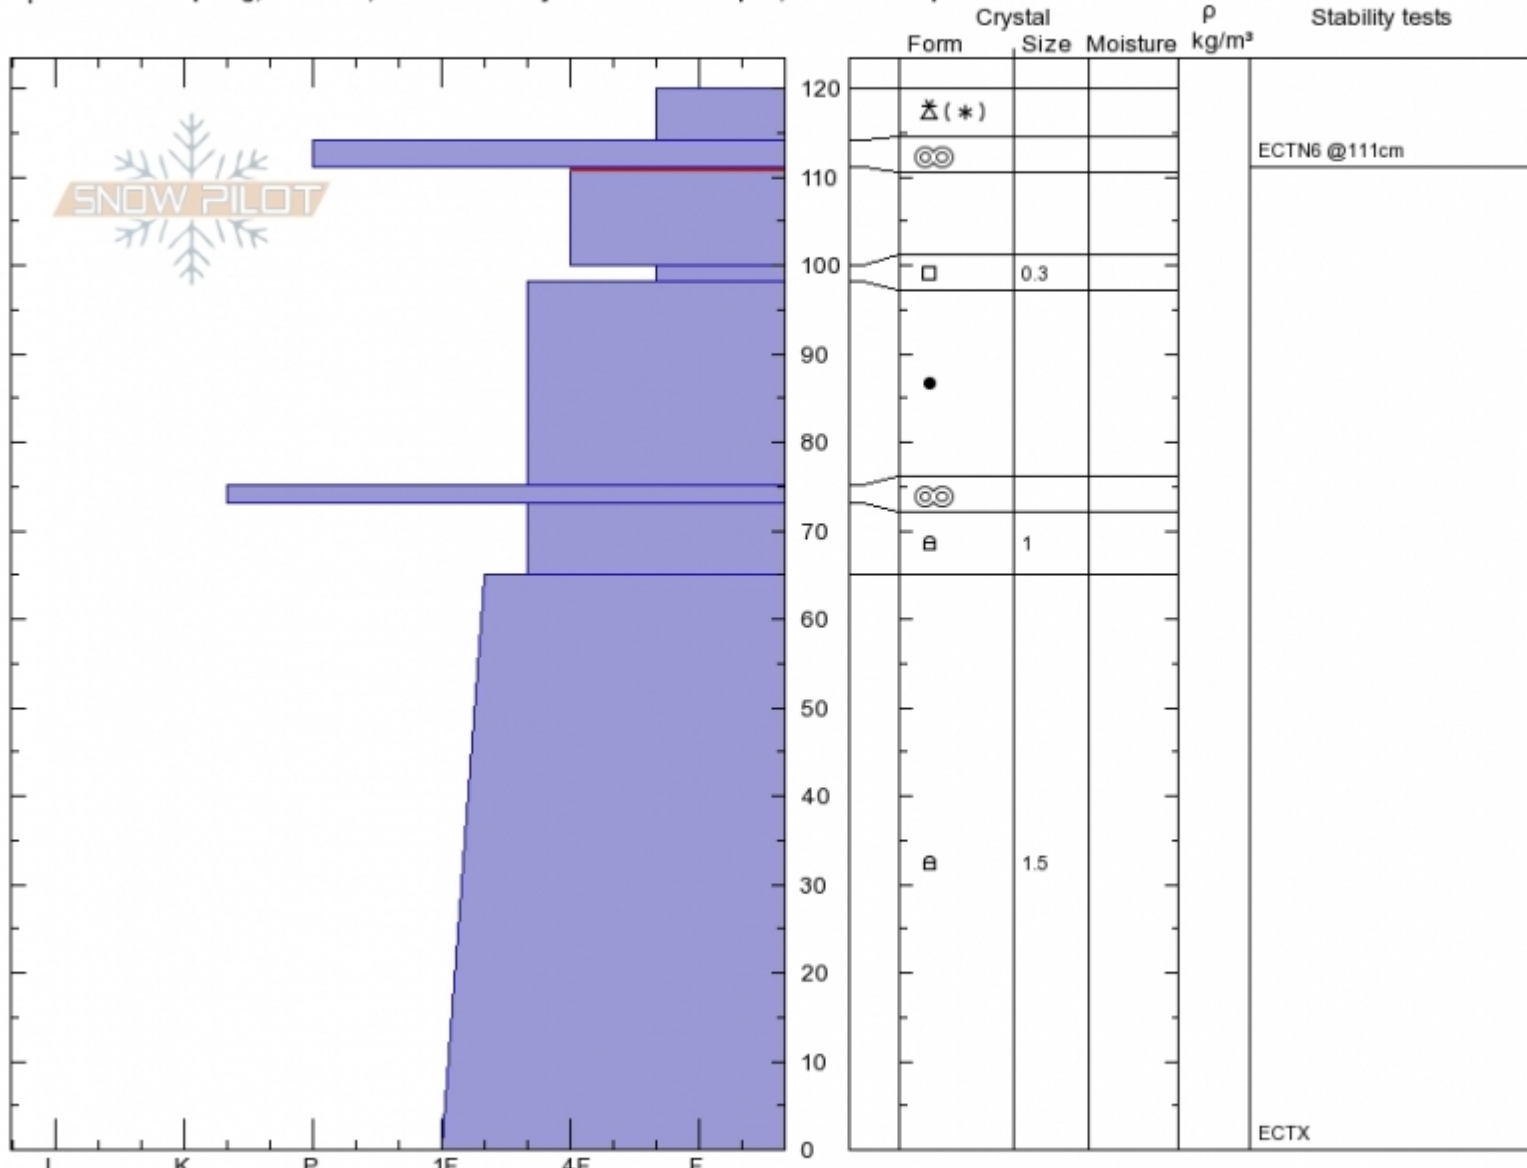

east Mt Republic
Absaroka Range
MT

Elevation: 9350 ft
Aspect: 105°

Specifics: Collapsing, localized; Recent activity on different slopes; We skied slope

Beau Fredlund
Sun Jan 6 15:00 2019
Co-ord: 45.00524N, -109.94423E
Slope Angle: 29°
Wind Loading:

Stability:
Air Temperature:
Sky Cover: OVC
Precipitation: S-1
Wind: E Light Breeze

HS120
Stability Test Notes

Layer No
100-111: F

Notes: Snowpit location is partially sheltered by whitebark pine from both the sun and the wind. 200' vertical higher, and the wind effect was more substantial. Observed one recent slab avalanche on an adjacent NW facing slope (a windslab about 8" deep and

Advisory Region
Cooke City
Longitude
-109.94W
Latitude
45.01N
Cooke City, 2019-01-06