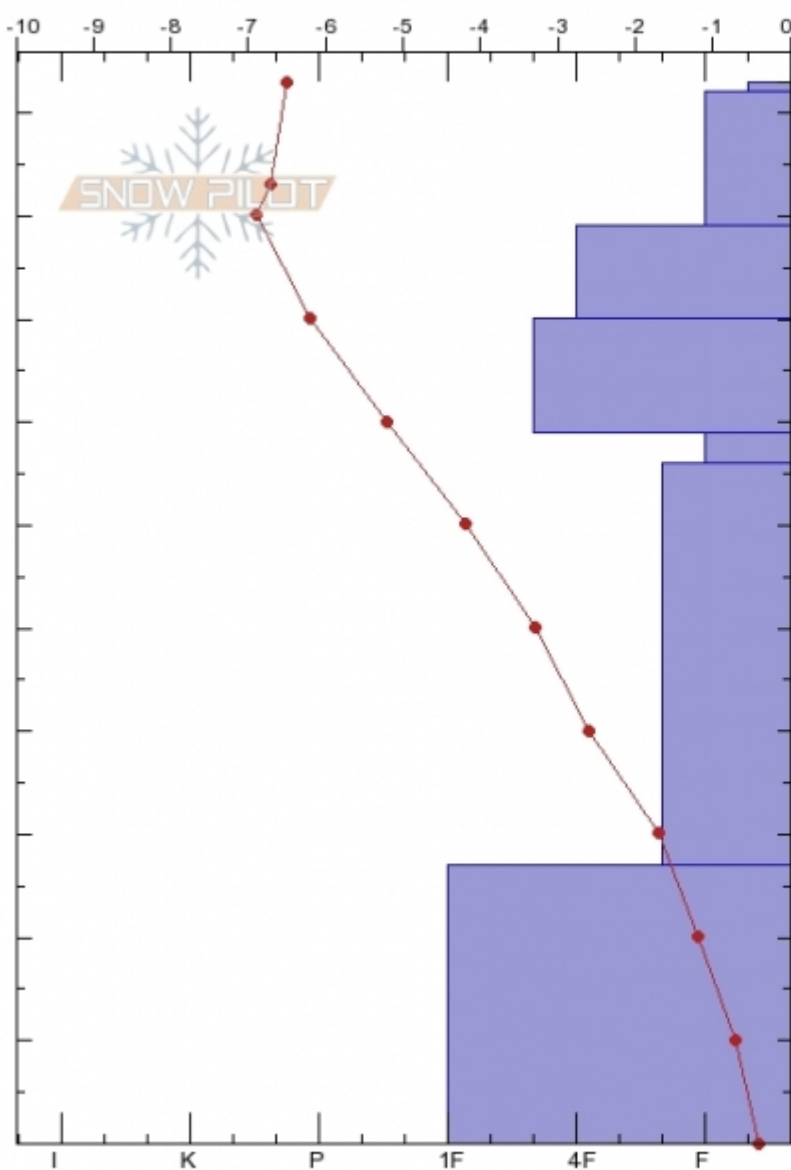

Middle Basin, SS Bowl
Madison Range-N
MT
 Elevation: **9228 ft**
 Aspect: **120°**

Alex Marienthal
Sat Jan 5 11:23 2019
 Co-ord: **45.32643N, -111.38188W**
 Slope Angle: **27°**
 Wind Loading: **no**

Stability: **Fair**
 Air Temperature: **-6°C**
 Sky Cover: **FEW**
 Precipitation: **NO**
 Wind: **S Moderate**

HS103 PF90
Stability Test Notes

Layer No
66-69: Pro

Specifics: Collapsing, localized; Cracking; Recent activity on similar slopes; Recent activity on different slopes; Ski tracks on slope

Form	Crystal Size	Moisture	ρ kg/m ³	Stability tests
V	6-8	D		
/	0.5-1	D		ECTN10 @89cm
•	0.5-1	D		
⊖	0.5-1			ECTN22 @69cm
□ (⊖)	0.3-1	D		PST25/100 (End) @69cm
				CT18, Q1 @69cm
				STE @63cm
⊖	0.5-2	D		
⊖	1-2	D		
				STM @0cm

Notes:

Advisory Region
 Northern Madison
 Longitude
 -111.38W
 Latitude
 45.33N
 Northern Madison, 2019-01-06