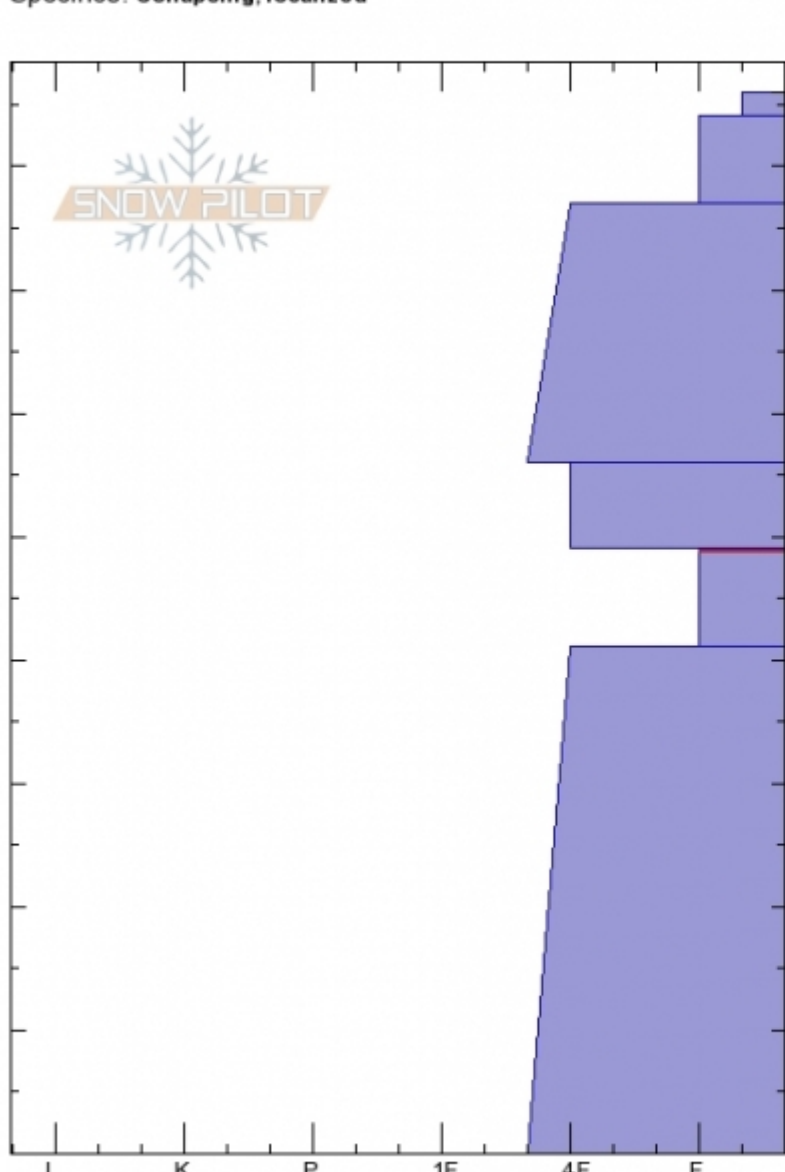

Yellow Mountain, SE  
 Madison Range-N  
 MT  
 Elevation: 9200 ft  
 Aspect: 40°  
 Specifics: Collapsing, localized

Eric Knoff  
 Sat Jan 12 11:34 2019  
 Co-ord: 45.29706N, -111.32021W  
 Slope Angle: 25°  
 Wind Loading:

Stability: Fair  
 Air Temperature: 0°C  
 Sky Cover: CLR  
 Precipitation: NO  
 Wind: Calm

HS86  
 Stability Test Notes

Layer No  
 41-49: Pr

Form	Crystal Size	Moisture	ρ kg/m³	Stability tests
☐	0.5-1			
/				
⊖	1-1.5			
☐	1-2			
⊖				

PST31/100 (End) @48cm  
 ECTN24 @48cm  
 ECTN26 @48cm

Notes: Poor structure, but improving stability. CPST 25/100 end

Advisory Region  
 Northern Madison  
 Longitude  
 -111.32W  
 Latitude  
 45.30N  
 Northern Madison, 2019-01-15