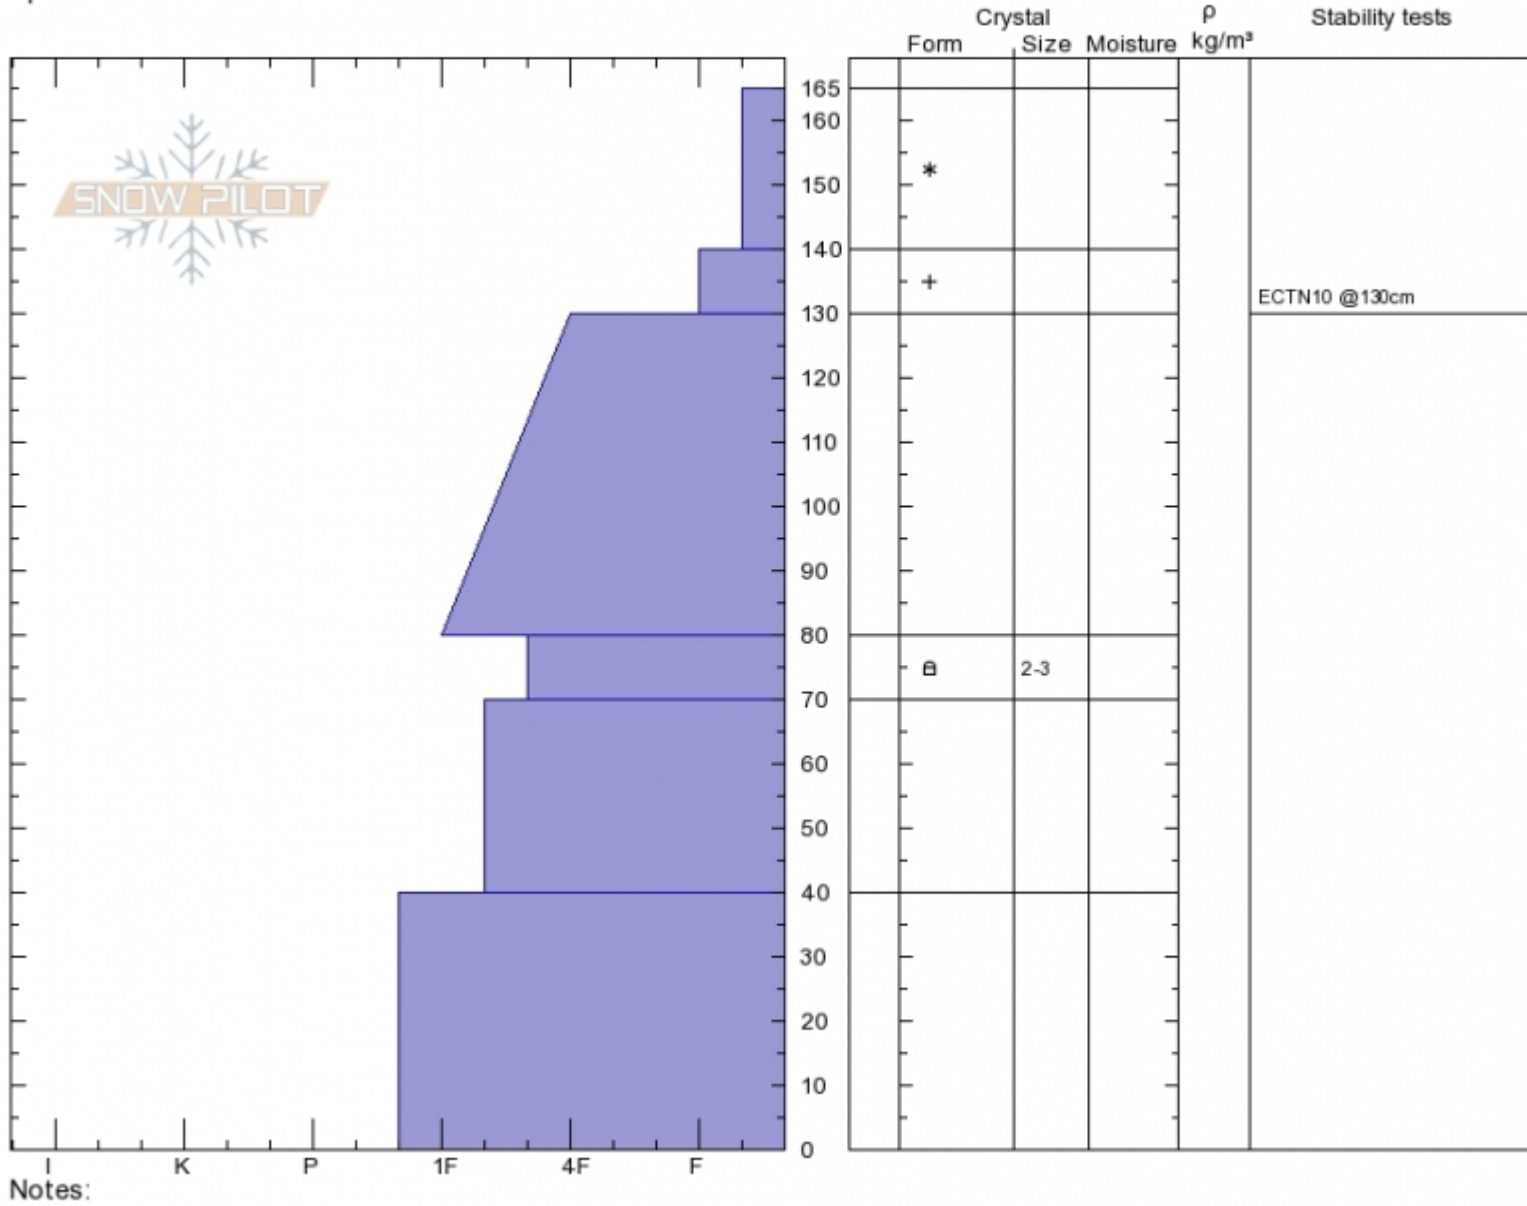

Henderson/Petersons
 Cooke City
 MT
 Elevation: 9360 ft
 Aspect: 37°
 Specifics:

Alex Marienthal
 Sat Jan 19 12:40 2019
 Co-ord: 45.04732N, -109.92216W
 Slope Angle: 23°
 Wind Loading:

Stability: Good
 Air Temperature:
 Sky Cover: OVC
 Precipitation: S2
 Wind: SW Light Breeze

HS165
 Stability Test Notes

Layer No

Advisory Region
 Cooke City
 Cooke City, 2019-01-21