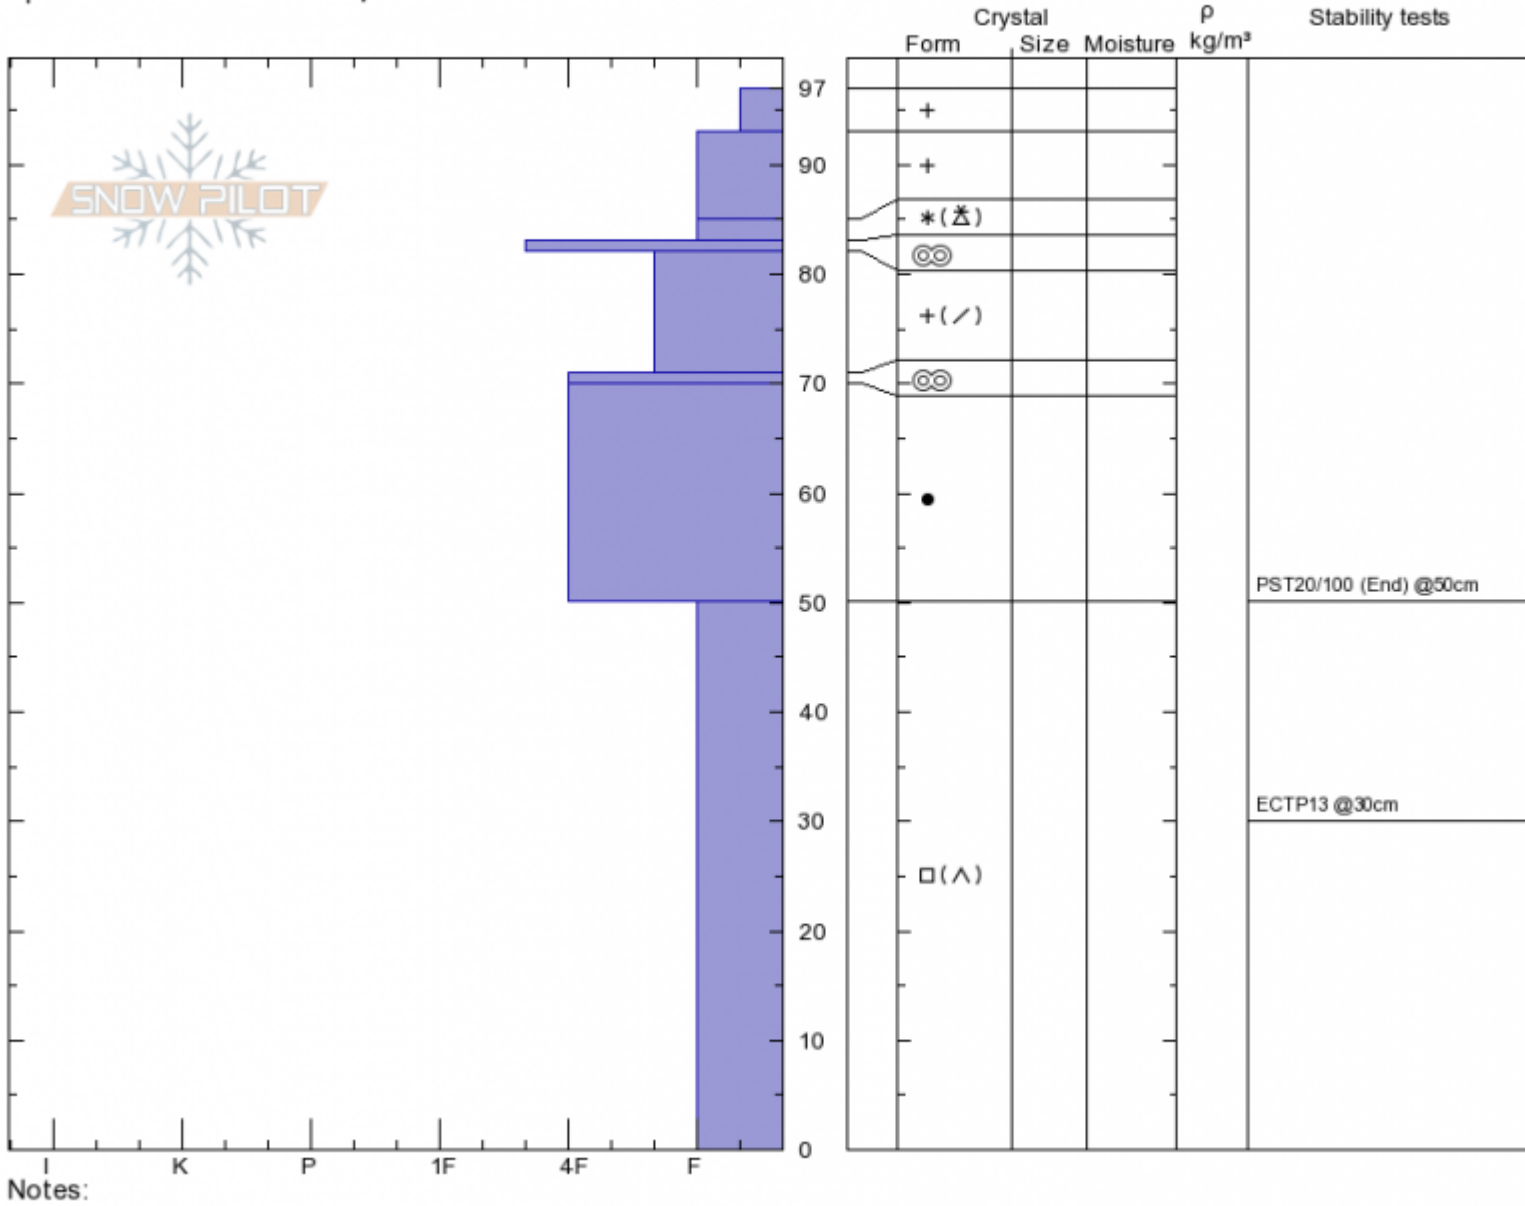

Teepee Basin
 Madison Range-S
 MT
 Elevation: 9000 ft
 Aspect: 120°
 Specifics: We snowmobiled slope

Andrew Schauer
 Tue Jan 22 13:00 2019
 Co-ord: 44.91251N, -111.16567W
 Slope Angle: 20°
 Wind Loading: no

Stability: Fair
 Air Temperature:
 Sky Cover: SCT
 Precipitation: NO
 Wind: Calm

HS97 PF80
 Stability Test Notes

Layer No
 0-50: Prob

Notes:
 Advisory Region
 Southern Madison
 Longitude
 -111.17W
 Latitude
 44.91N
 Southern Madison, 2019-01-22