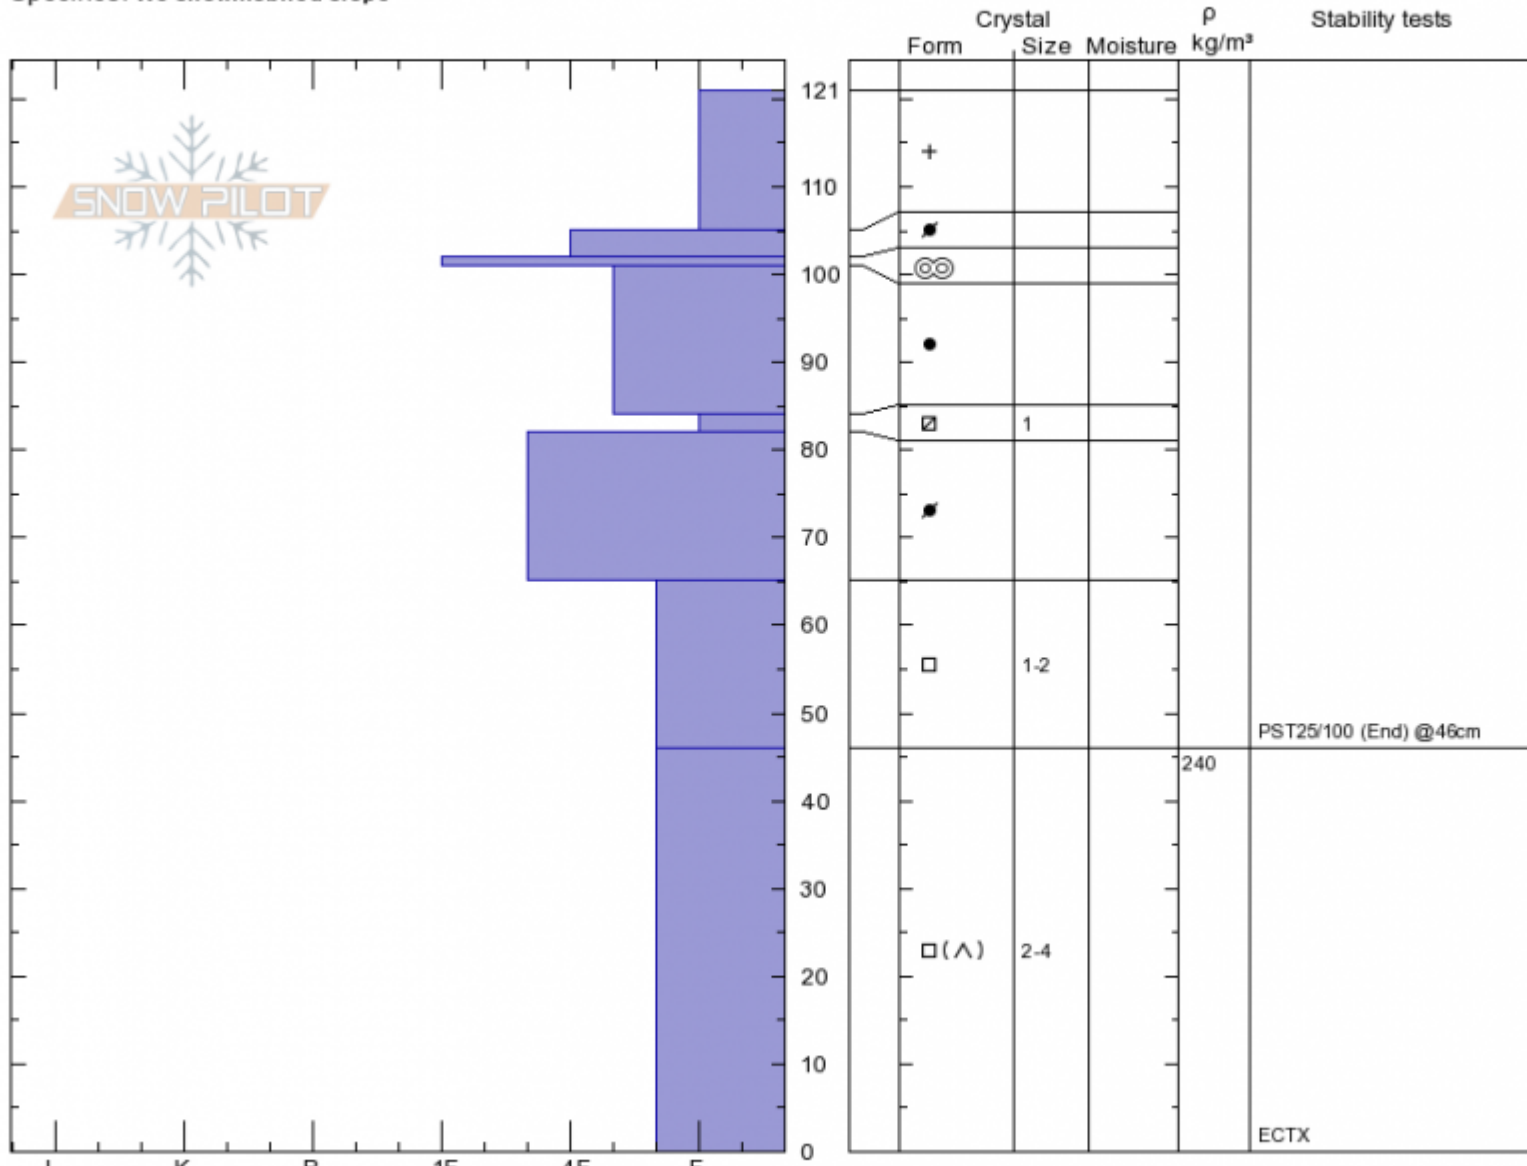

Upper Teepee
 Madison Range-S
 MT
 Elevation: 9200 ft
 Aspect: 60°
 Specifics: We snowmobiled slope

Andrew Schauer
 Tue Jan 22 12:00 2019
 Co-ord: 44.91545N, -111.16616W
 Slope Angle: 20°
 Wind Loading: previous

Stability: Good
 Air Temperature:
 Sky Cover: SCT
 Precipitation: NO
 Wind: Calm

HS121 PF20
 Stability Test Notes

Layer No
 0-46: Prof

Notes: HS was much deeper in this pit than it was in most of Teepee Basin. Able to get propagation with the ECT at 46 cm with three ac after 30 taps.

Advisory Region
 Southern Madison
 Longitude
 -111.17W
 Latitude
 44.92N
 Southern Madison, 2019-01-22