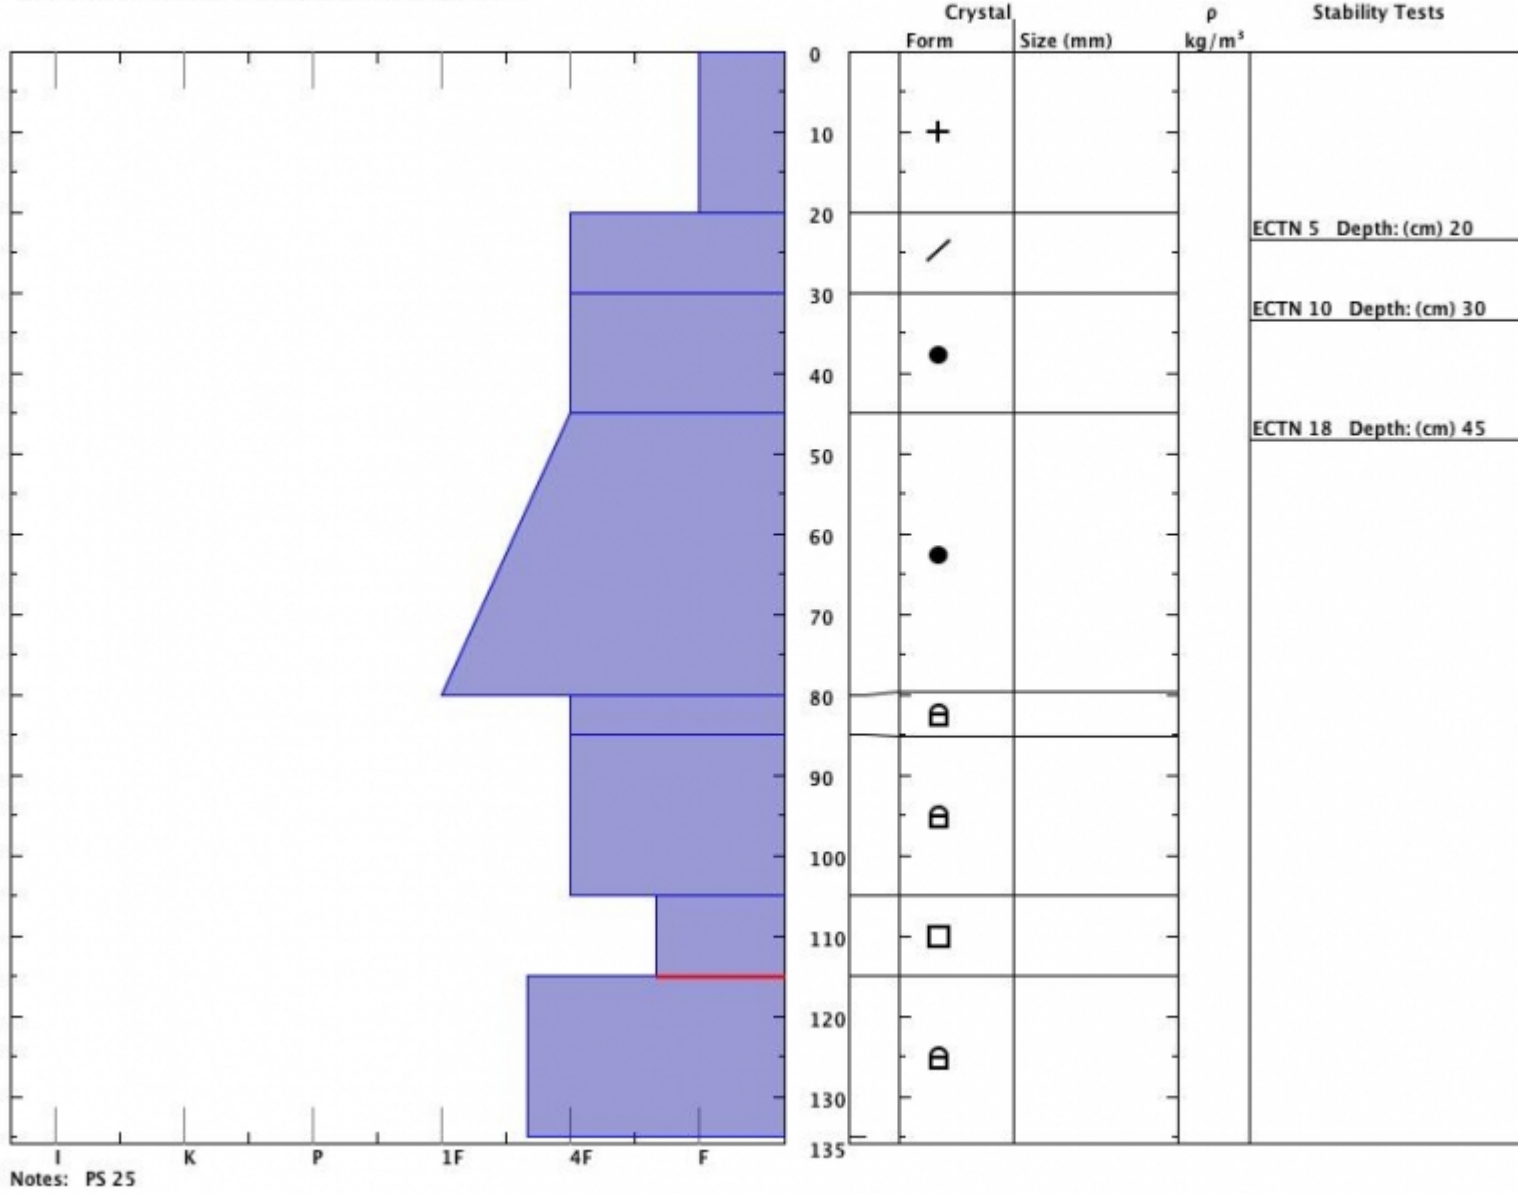

Snow Pit Profile
Henderson Cooke City
 , New Zealand
 Elevation (m)
 Aspect: **230**
 Specifics: **We skied slope. Snowmobile tracks on slope.**

Observer: **Gary Kuehn**
Thu Jan 24 12:35:00 MST 2019
 Co-ord: **45.04712 N -109.94233 W**
 Slope: **22**
 Wind loading: **no**

Stability on similar slopes: **Good**
 Air Temperature: **C**
 Sky Cover: **sky 8/8 covered**
 Precipitation: **Snow - 1 cm/hr**
 Wind: **W Light Breeze**

PF50 HS175
 Stability Test Notes:
 Layer notes: **105-115: F**

Advisory Region
 Cooke City
 Longitude
 -109.94W
 Latitude
 45.05N
 Cooke City, 2019-01-25