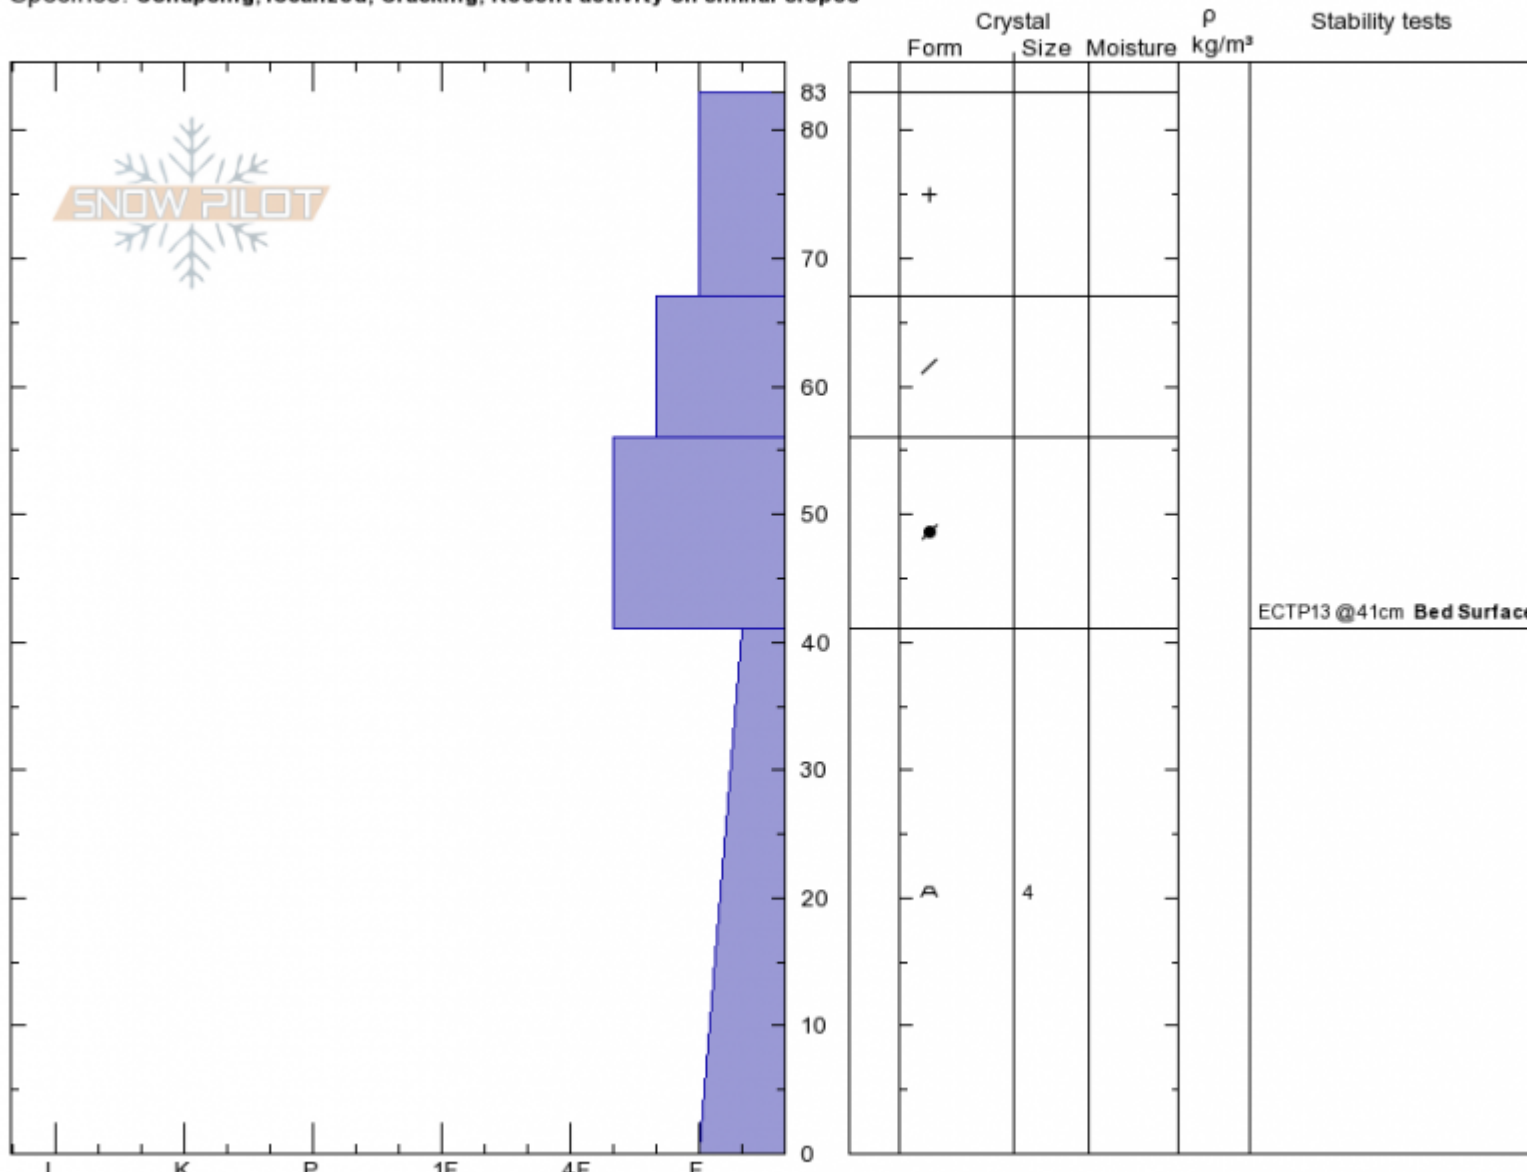

Sunlight Basin Crown
 Madison Range-S
 MT
 Elevation: 9500 ft
 Aspect: 114°
 Specifics: Collapsing, localized; Cracking; Recent activity on similar slopes

Andrew Schauer
 Sun Jan 27 11:00 2019
 Co-ord: 44.97521N, -111.31390W
 Slope Angle: 30°
 Wind Loading: no

Stability: **Poor**
 Air Temperature:
 Sky Cover: **SCT**
 Precipitation: **NO**
 Wind: **SW Moderate**

HS83 PF60
 Stability Test Notes
 41: Bed Surface

Layer No
 0-41: Prof

Notes: Crown profile for a remote-triggered avalanche from about 50 feet away. SS-AFr-R2D2-O, 100' wide, 1-2' deep, ran 300 vertical feet. Similar size released in an adjacent path with the same collapse.

Advisory Region
 Southern Madison
 Longitude
 -111.31W
 Latitude
 44.98N
 Southern Madison, 2019-01-27