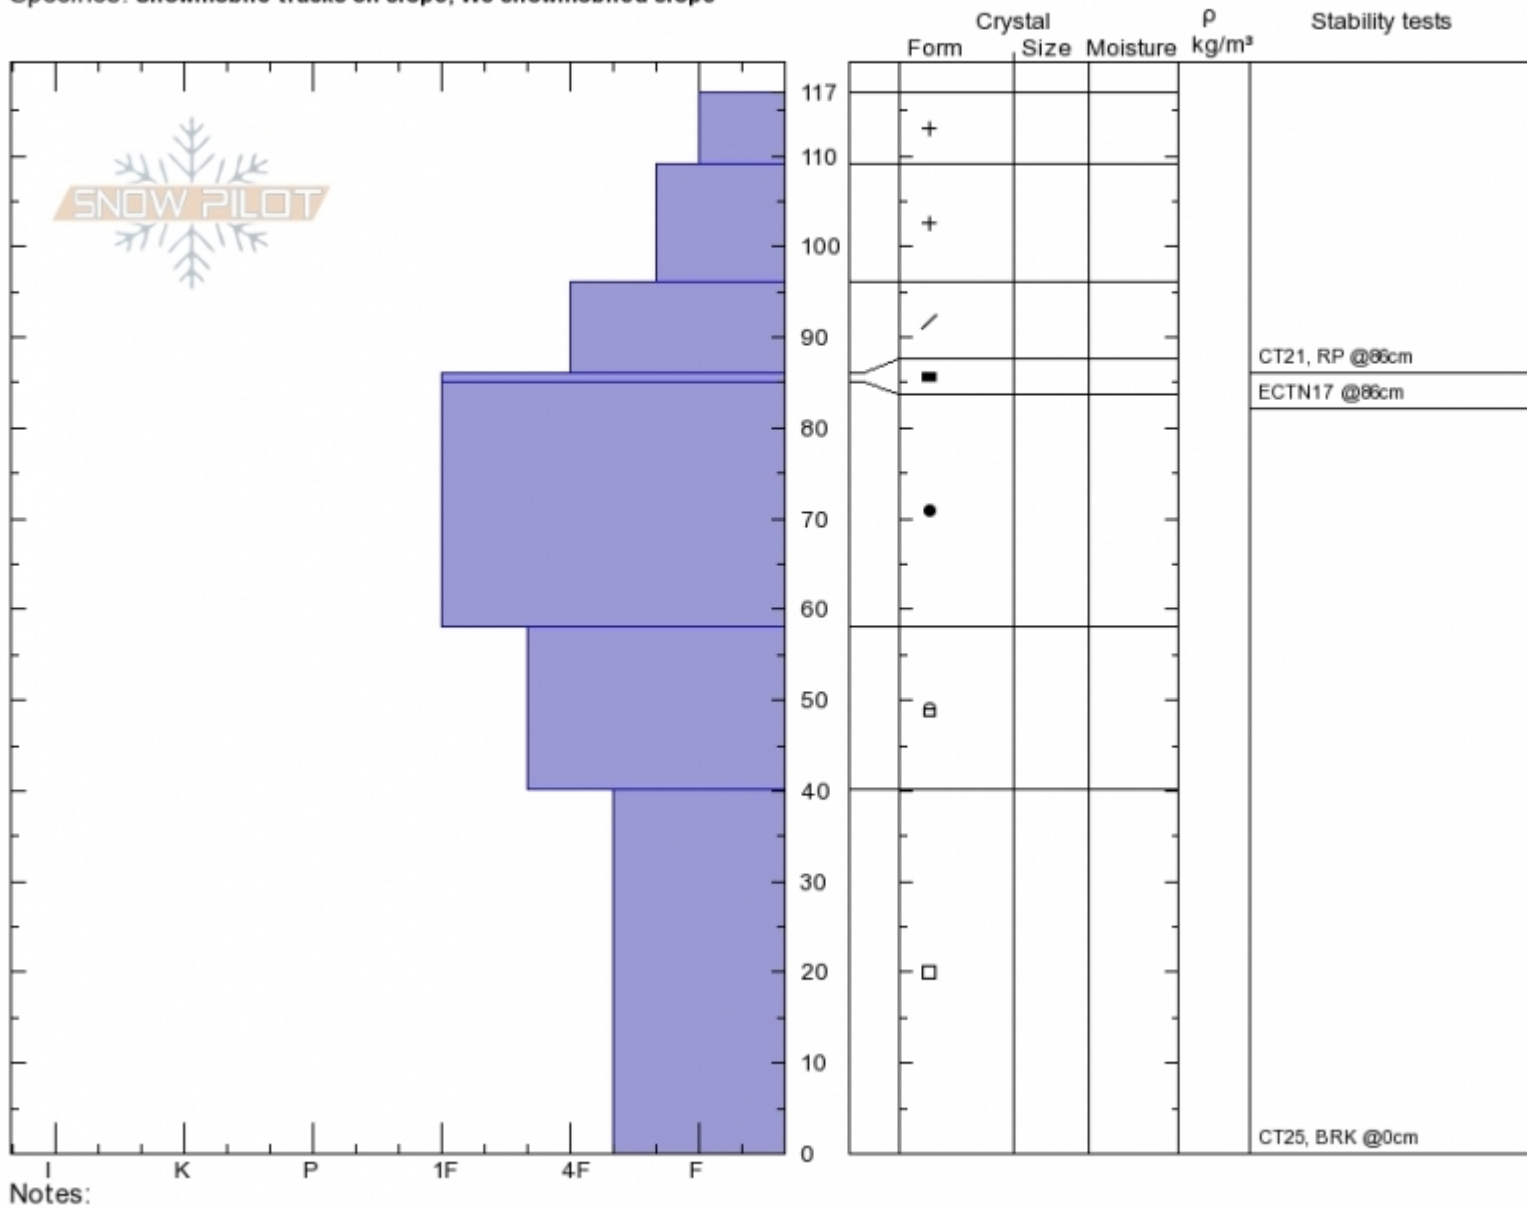

Teepee Basin
Madison Range-S
MT
 Elevation: **8850 ft**
 Aspect: **110°**
 Specifics: **Snowmobile tracks on slope; We snowmobiled slope**

Ian Hoyer
Thu Jan 31 12:00 2019
 Co-ord: **44.91262N, -111.17925W**
 Slope Angle: **30°**
 Wind Loading:

Stability: **Fair**
 Air Temperature:
 Sky Cover: **SCT**
 Precipitation: **NO**
 Wind: **Calm**

HS117 PF30
Stability Test Notes

Layer No

Advisory Region
 Southern Madison
 Southern Madison, 2019-02-01